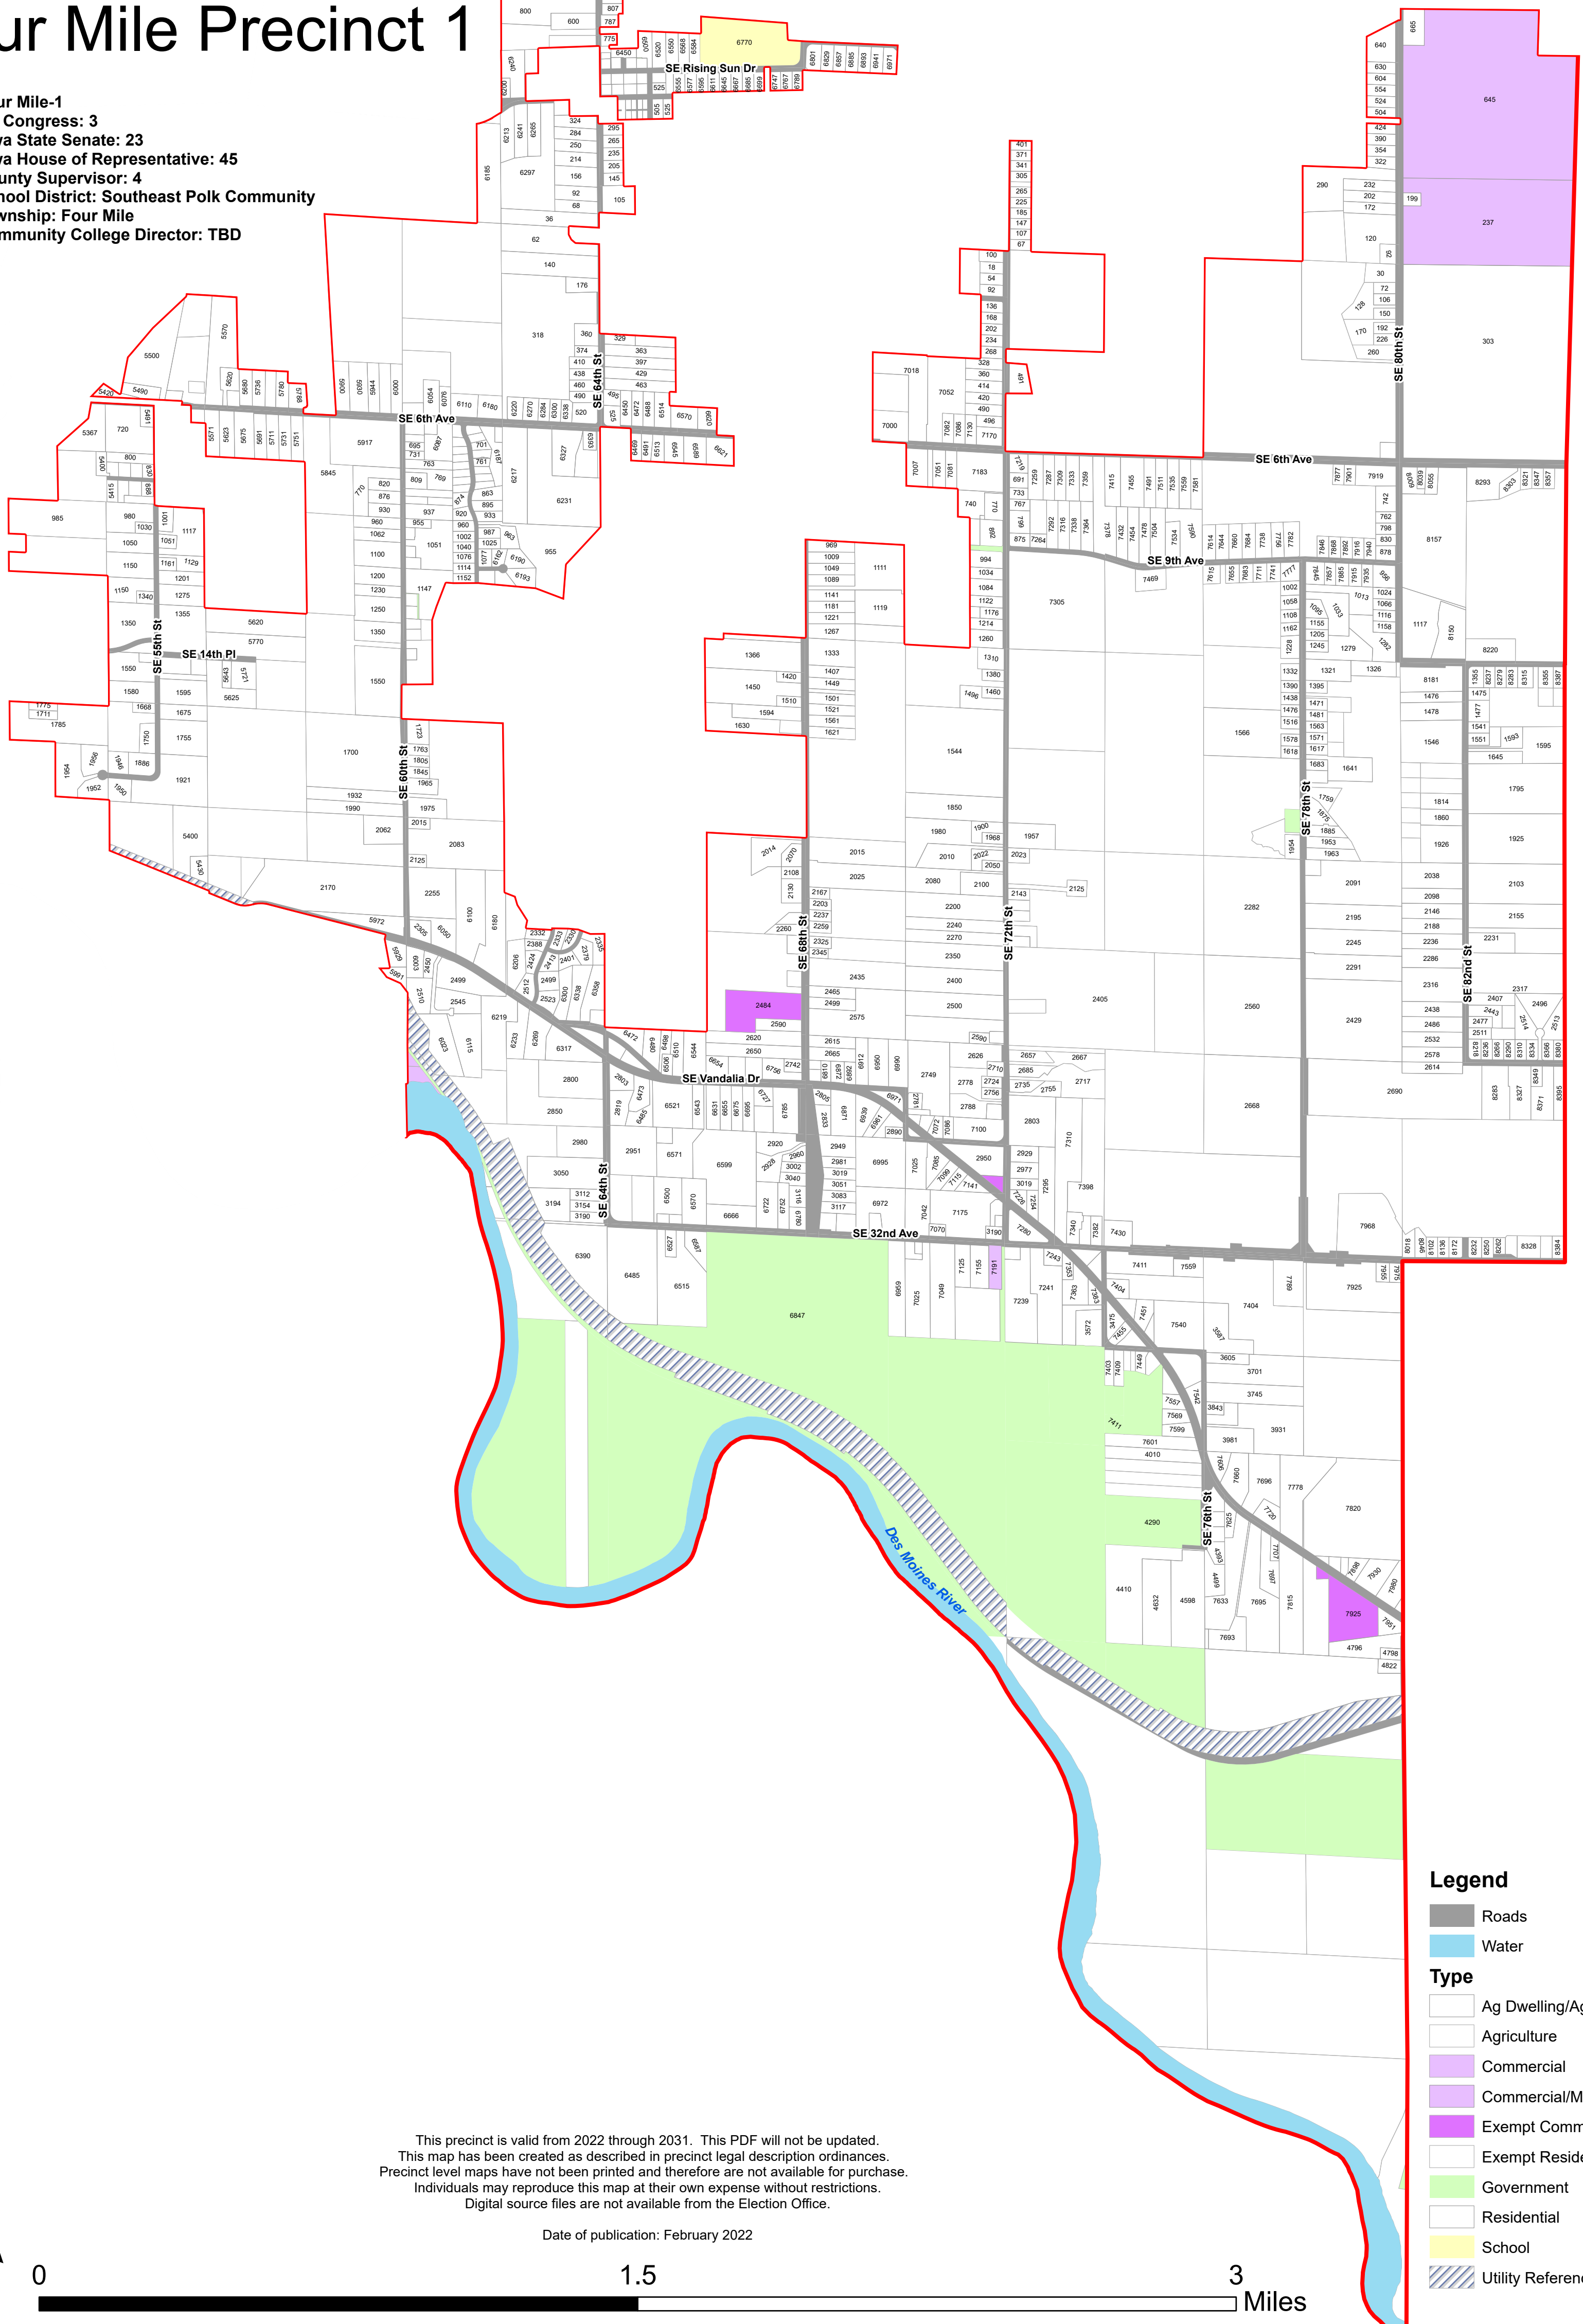

Four Mile Precinct 1

Four Mile-1
US Congress: 3
Iowa State Senate: 23
Iowa House of Representative: 45
County Supervisor: 4
School District: Southeast Polk Community
Township: Four Mile
Community College Director: TBD

This precinct is valid from 2022 through 2031. This PDF will not be updated.
 This map has been created as described in precinct legal description ordinances.
 Precinct level maps have not been printed and therefore are not available for purchase.
 Individuals may reproduce this map at their own expense without restrictions.
 Digital source files are not available from the Election Office.

Date of publication: February 2022

0

1.5

3

Miles

Legend

-  Roads
-  Water
- Type**
-  Ag Dwelling/Agricult
-  Agriculture
-  Commercial
-  Commercial/Multi-Res
-  Exempt Commercial
-  Exempt Residential
-  Government
-  Residential
-  School
-  Utility Reference