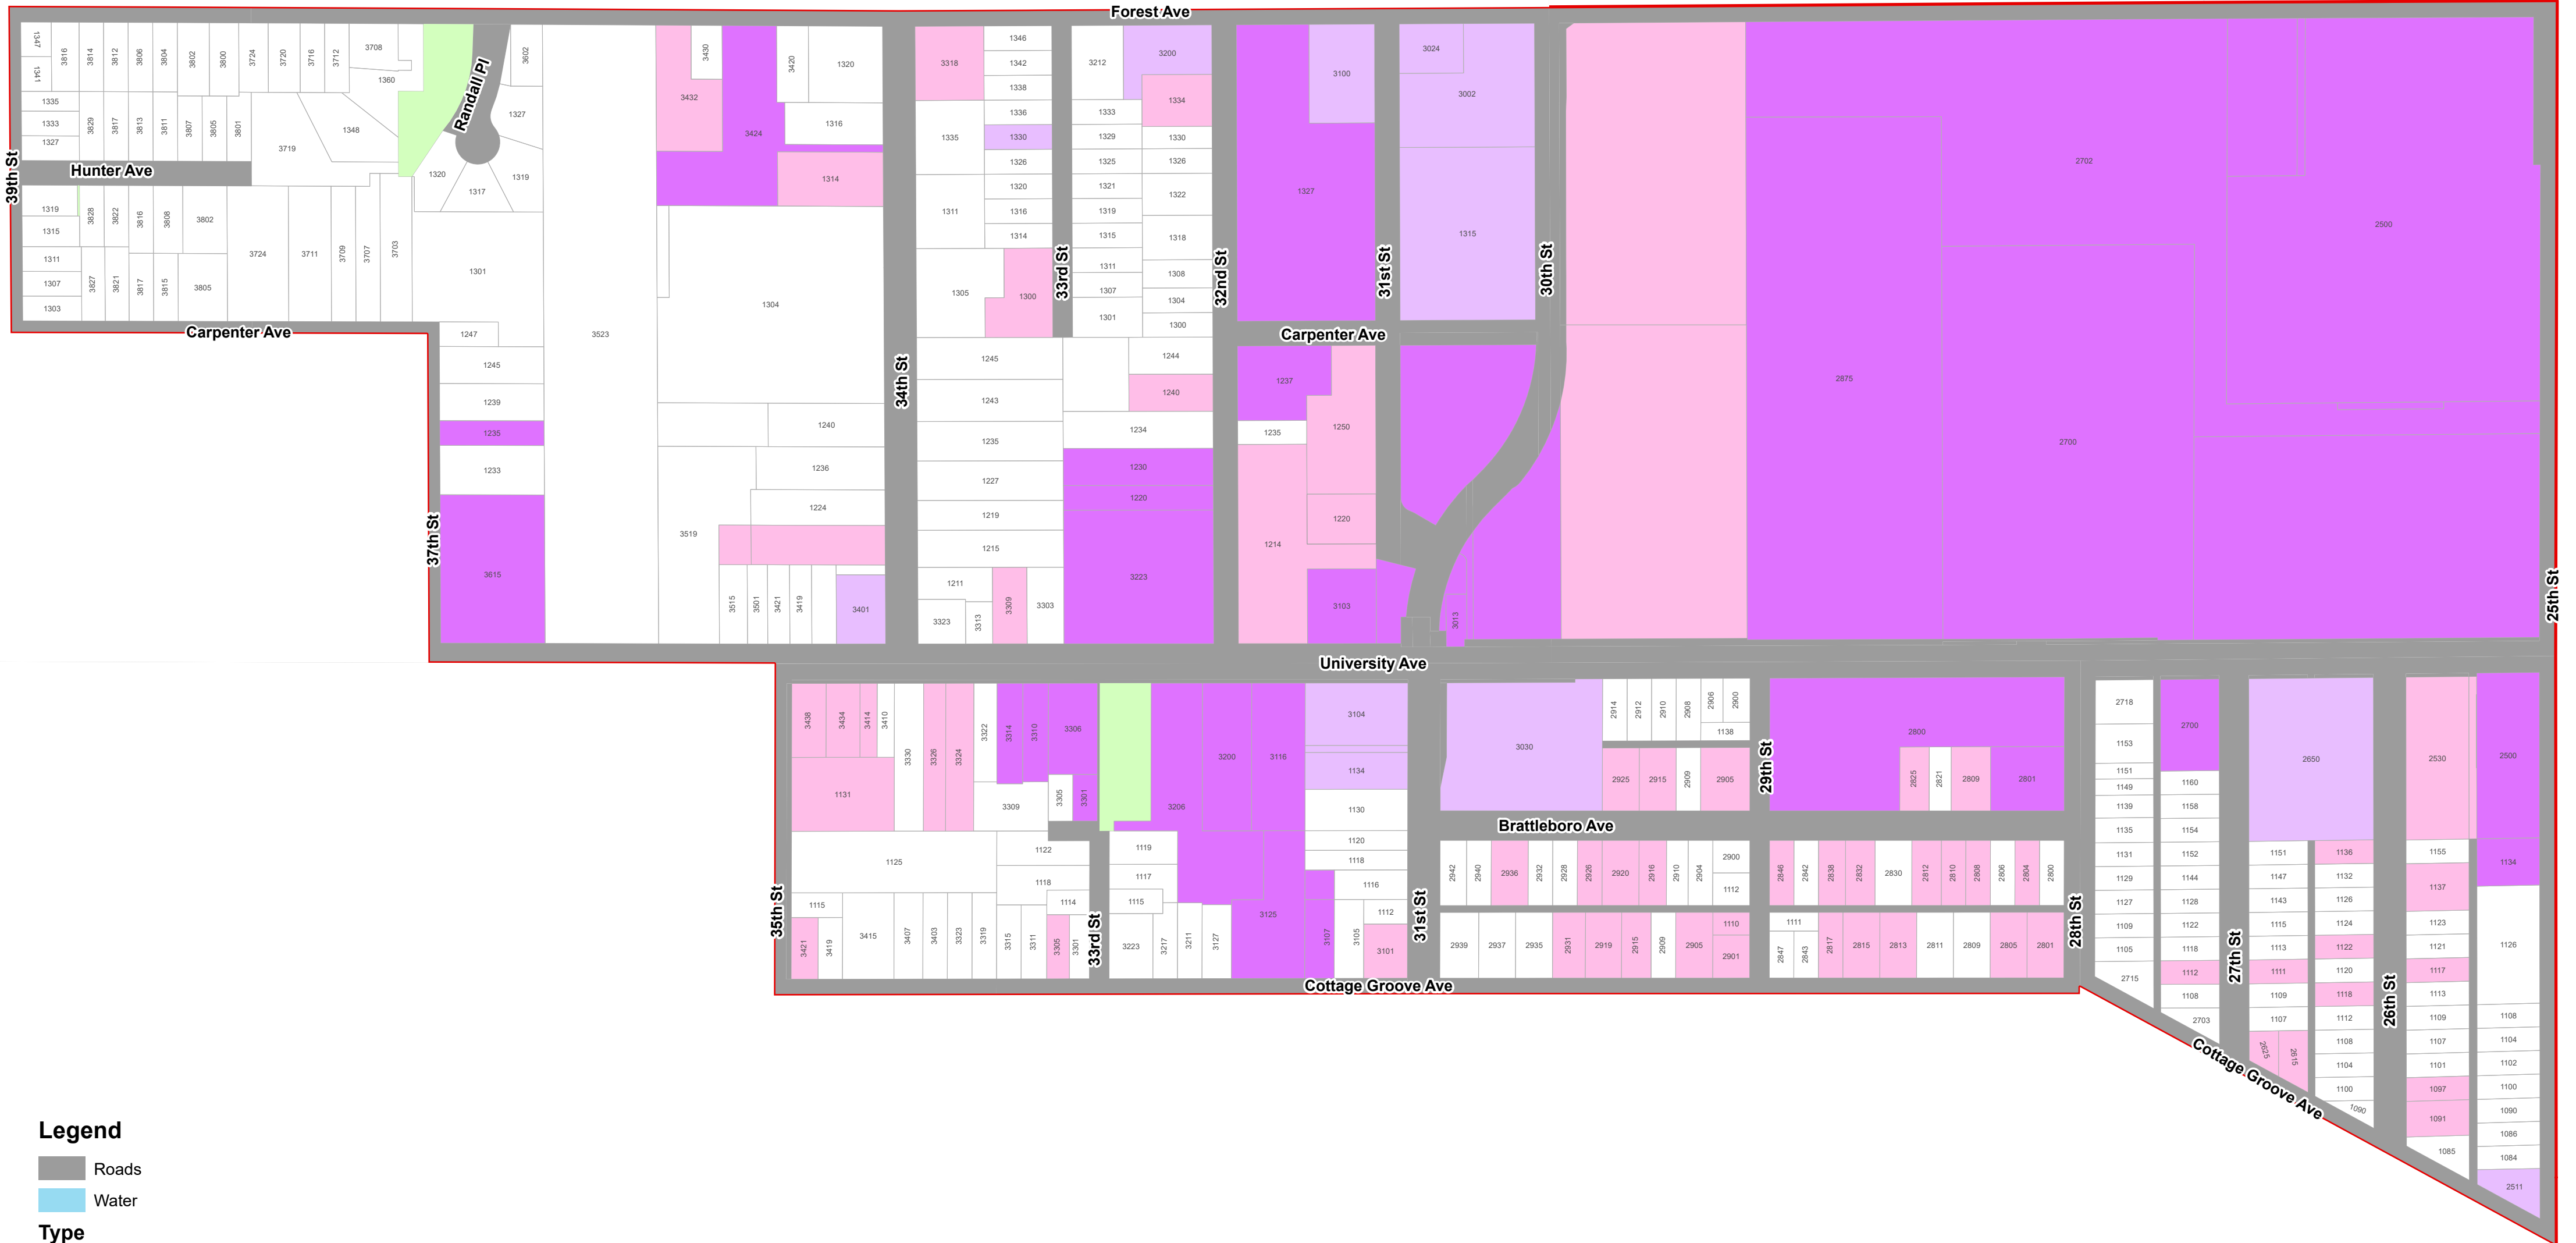

Des Moines Precinct 32

Des Moines Precinct 32
 US Congress: 3
 Iowa State Senate: 17
 Iowa House of Representative: 34
 County Supervisor: 5
 School District: Des Moines Independent - Director 2
 Municipality: Des Moines - Ward 1
 Community College Director: 7

Legend

-  Roads
-  Water
- Type**
-  CONDO
-  Commercial
-  Commercial/Exempt Mu
-  Exempt Commercial
-  Exempt Multi-Res
-  Exempt Multi-Residen
-  Exempt Residential
-  Government
-  Multi-Residential
-  Residential

This precinct is valid from 2022 through 2031. This PDF will not be updated.
 This map has been created as described in precinct legal description ordinances.
 Precinct level maps have not been printed and therefore are not available for purchase.
 Individuals may reproduce this map at their own expense without restrictions.
 Digital source files are not available from the Election Office.