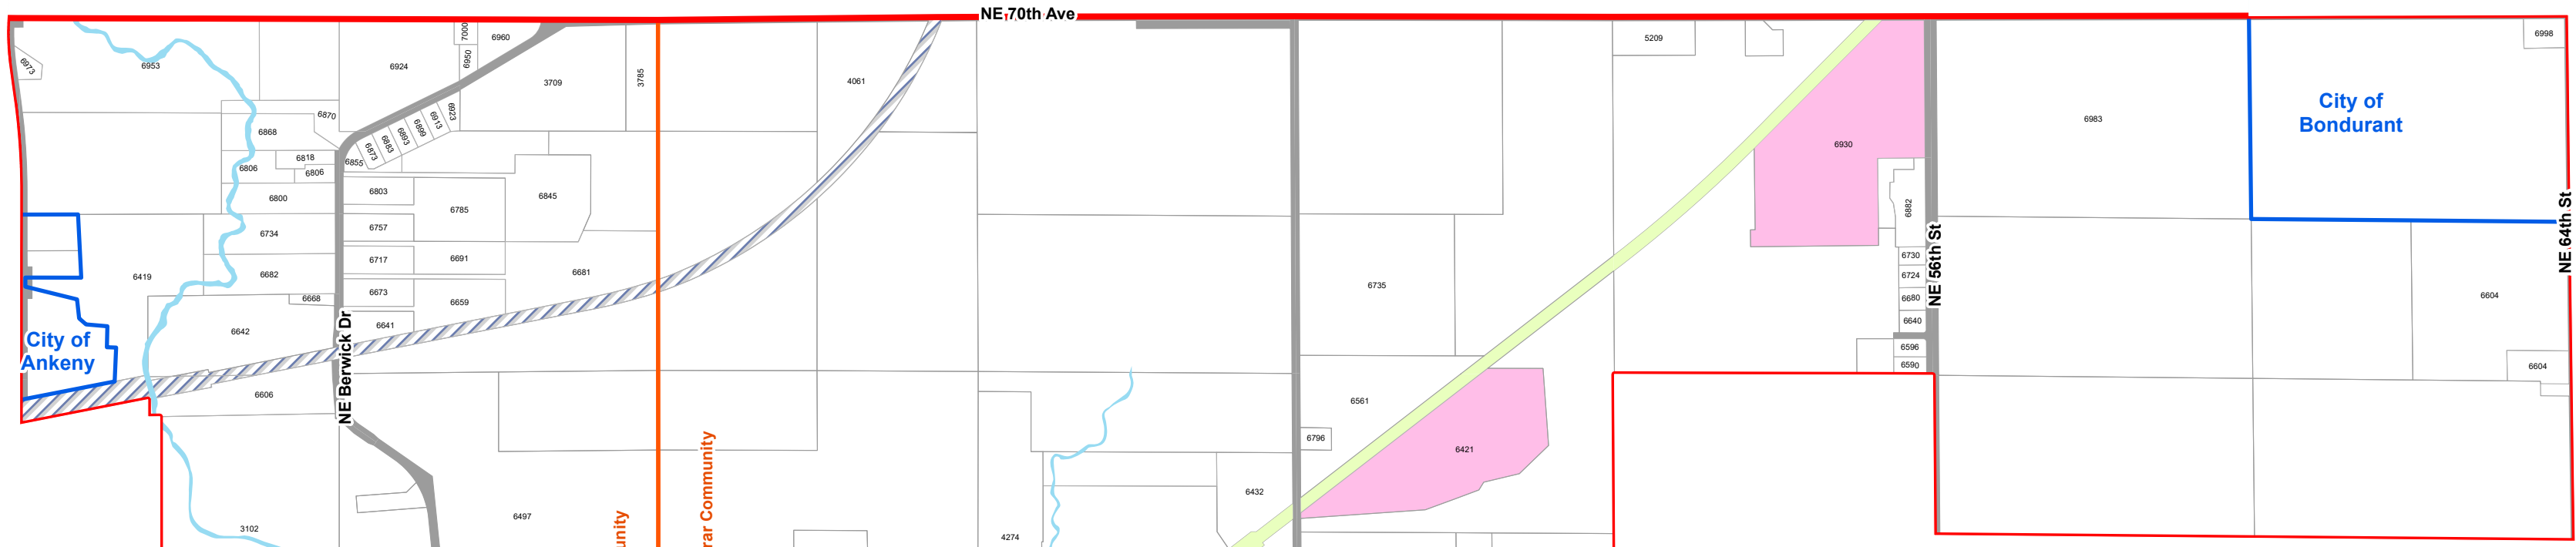

Delaware-1
 US Congress: 3
 Iowa State Senate: 20
 Iowa House of Representative: 40
 County Supervisor: 3
 School District (1): Saydel Community
 School District (2): Bondurant-Farrar Community
 School District (3): Southeast Polk Community
 Municipality (1): Ankeny
 Municipality (2): Bondurant
 Township: Delaware
 Community College Director: TBD

Delaware Precinct 1

- Legend**
- School
 - City
 - Roads
 - Water
- Type**
- Ag Dwelling/Agricult
 - Agriculture
 - Commercial
 - Commercial/Multi-Res
 - Exempt Agricultural
 - Exempt Commercial
 - Exempt Residential
 - Government
 - Industrial
 - Multi-Residential
 - Residential
 - Utility Reference