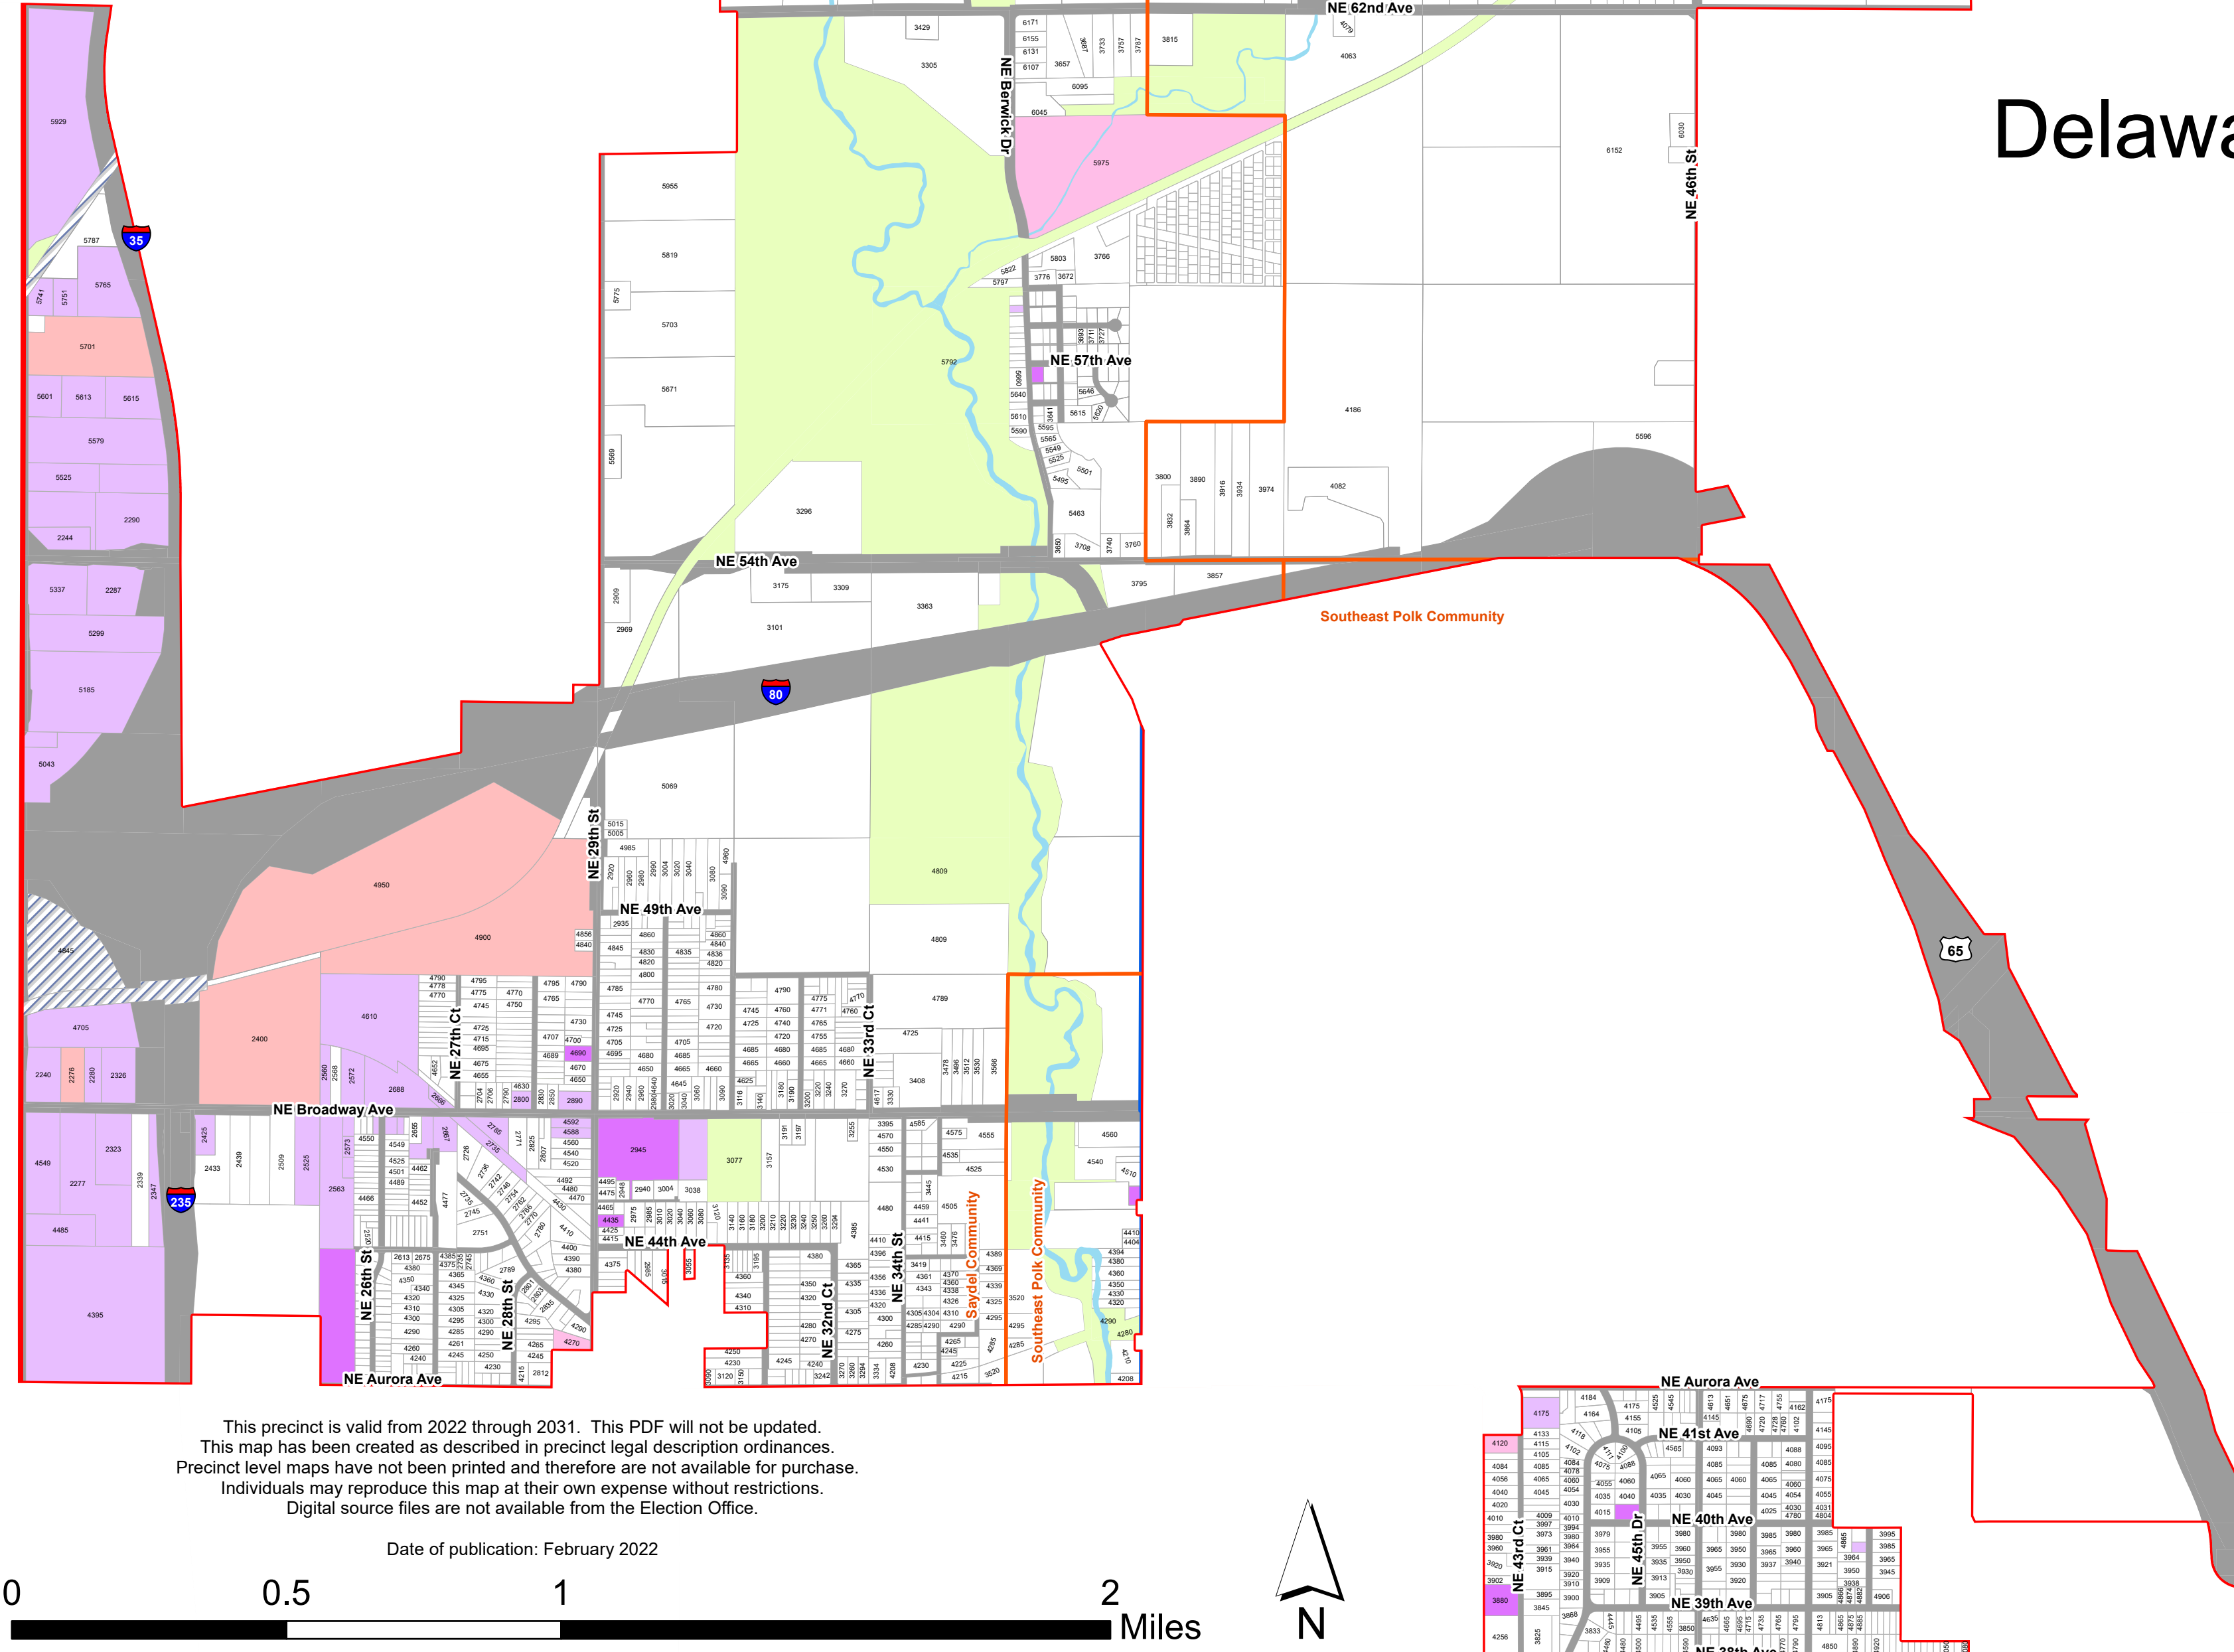

Delaware-1
 US Congress: 3
 Iowa State Senate: 20
 Iowa House of Representative: 40
 County Supervisor: 3
 School District (1): Saydel Community
 School District (2): Bondurant-Farrar Community
 School District (3): Southeast Polk Community
 Municipality (1): Ankeny
 Municipality (2): Bondurant
 Township: Delaware
 Community College Director: TBD

Delaware Precinct 1

- Legend**
- School
 - City
 - Roads
 - Water
- Type**
- Ag Dwelling/Agricult
 - Agriculture
 - Commercial
 - Commercial/Multi-Res
 - Exempt Agricultural
 - Exempt Commercial
 - Exempt Residential
 - Government
 - Industrial
 - Multi-Residential
 - Residential
 - Utility Reference

This precinct is valid from 2022 through 2031. This PDF will not be updated.
 This map has been created as described in precinct legal description ordinances.
 Precinct level maps have not been printed and therefore are not available for purchase.
 Individuals may reproduce this map at their own expense without restrictions.
 Digital source files are not available from the Election Office.