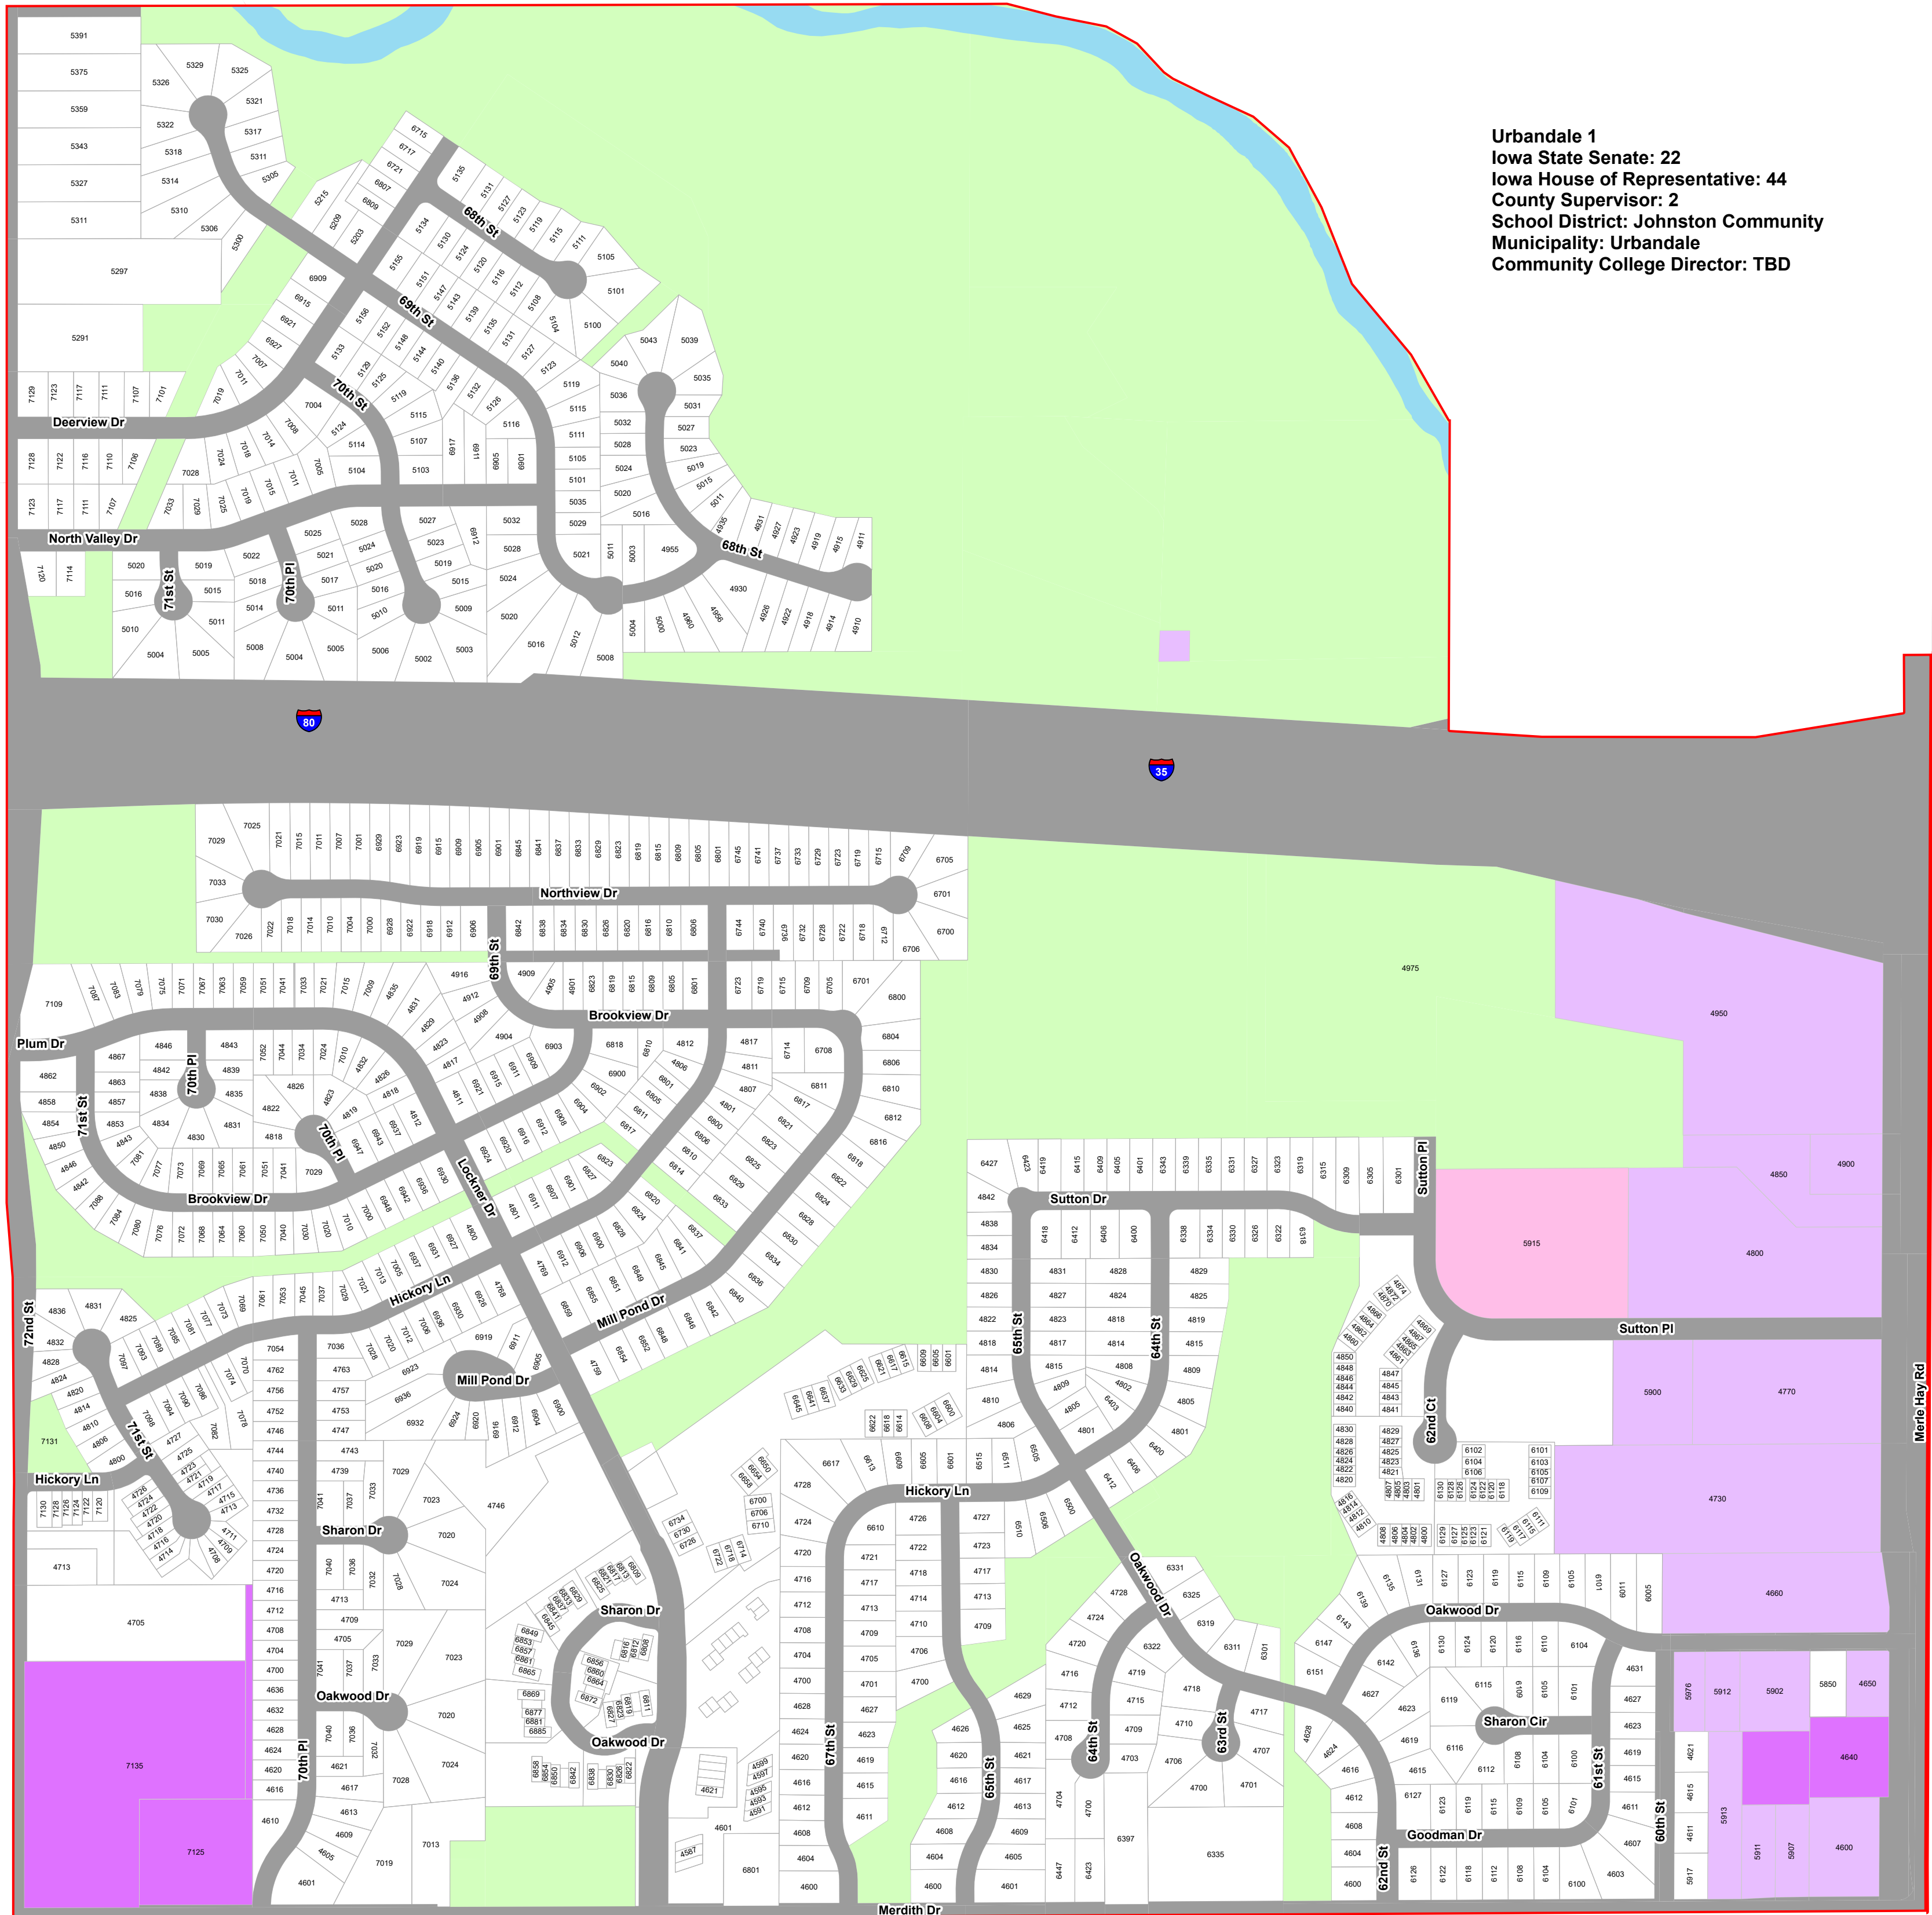

Urbandale Precinct 1

Urbandale 1
Iowa State Senate: 22
Iowa House of Representative: 44
County Supervisor: 2
School District: Johnston Community
Municipality: Urbandale
Community College Director: TBD

Legend

- Roads
- Water

Type

- CONDO
- Commercial
- Exempt Commercial
- Exempt Residential
- Government
- Multi-Residential
- Residential

0

0.25

0.5

Miles

This precinct is valid from 2022 through 2031. This PDF will not be updated.
 This map has been created as described in precinct legal description ordinances.
 Precinct level maps have not been printed and therefore are not available for purchase.
 Individuals may reproduce this map at their own expense without restrictions.
 Digital source files are not available from the Election Office.