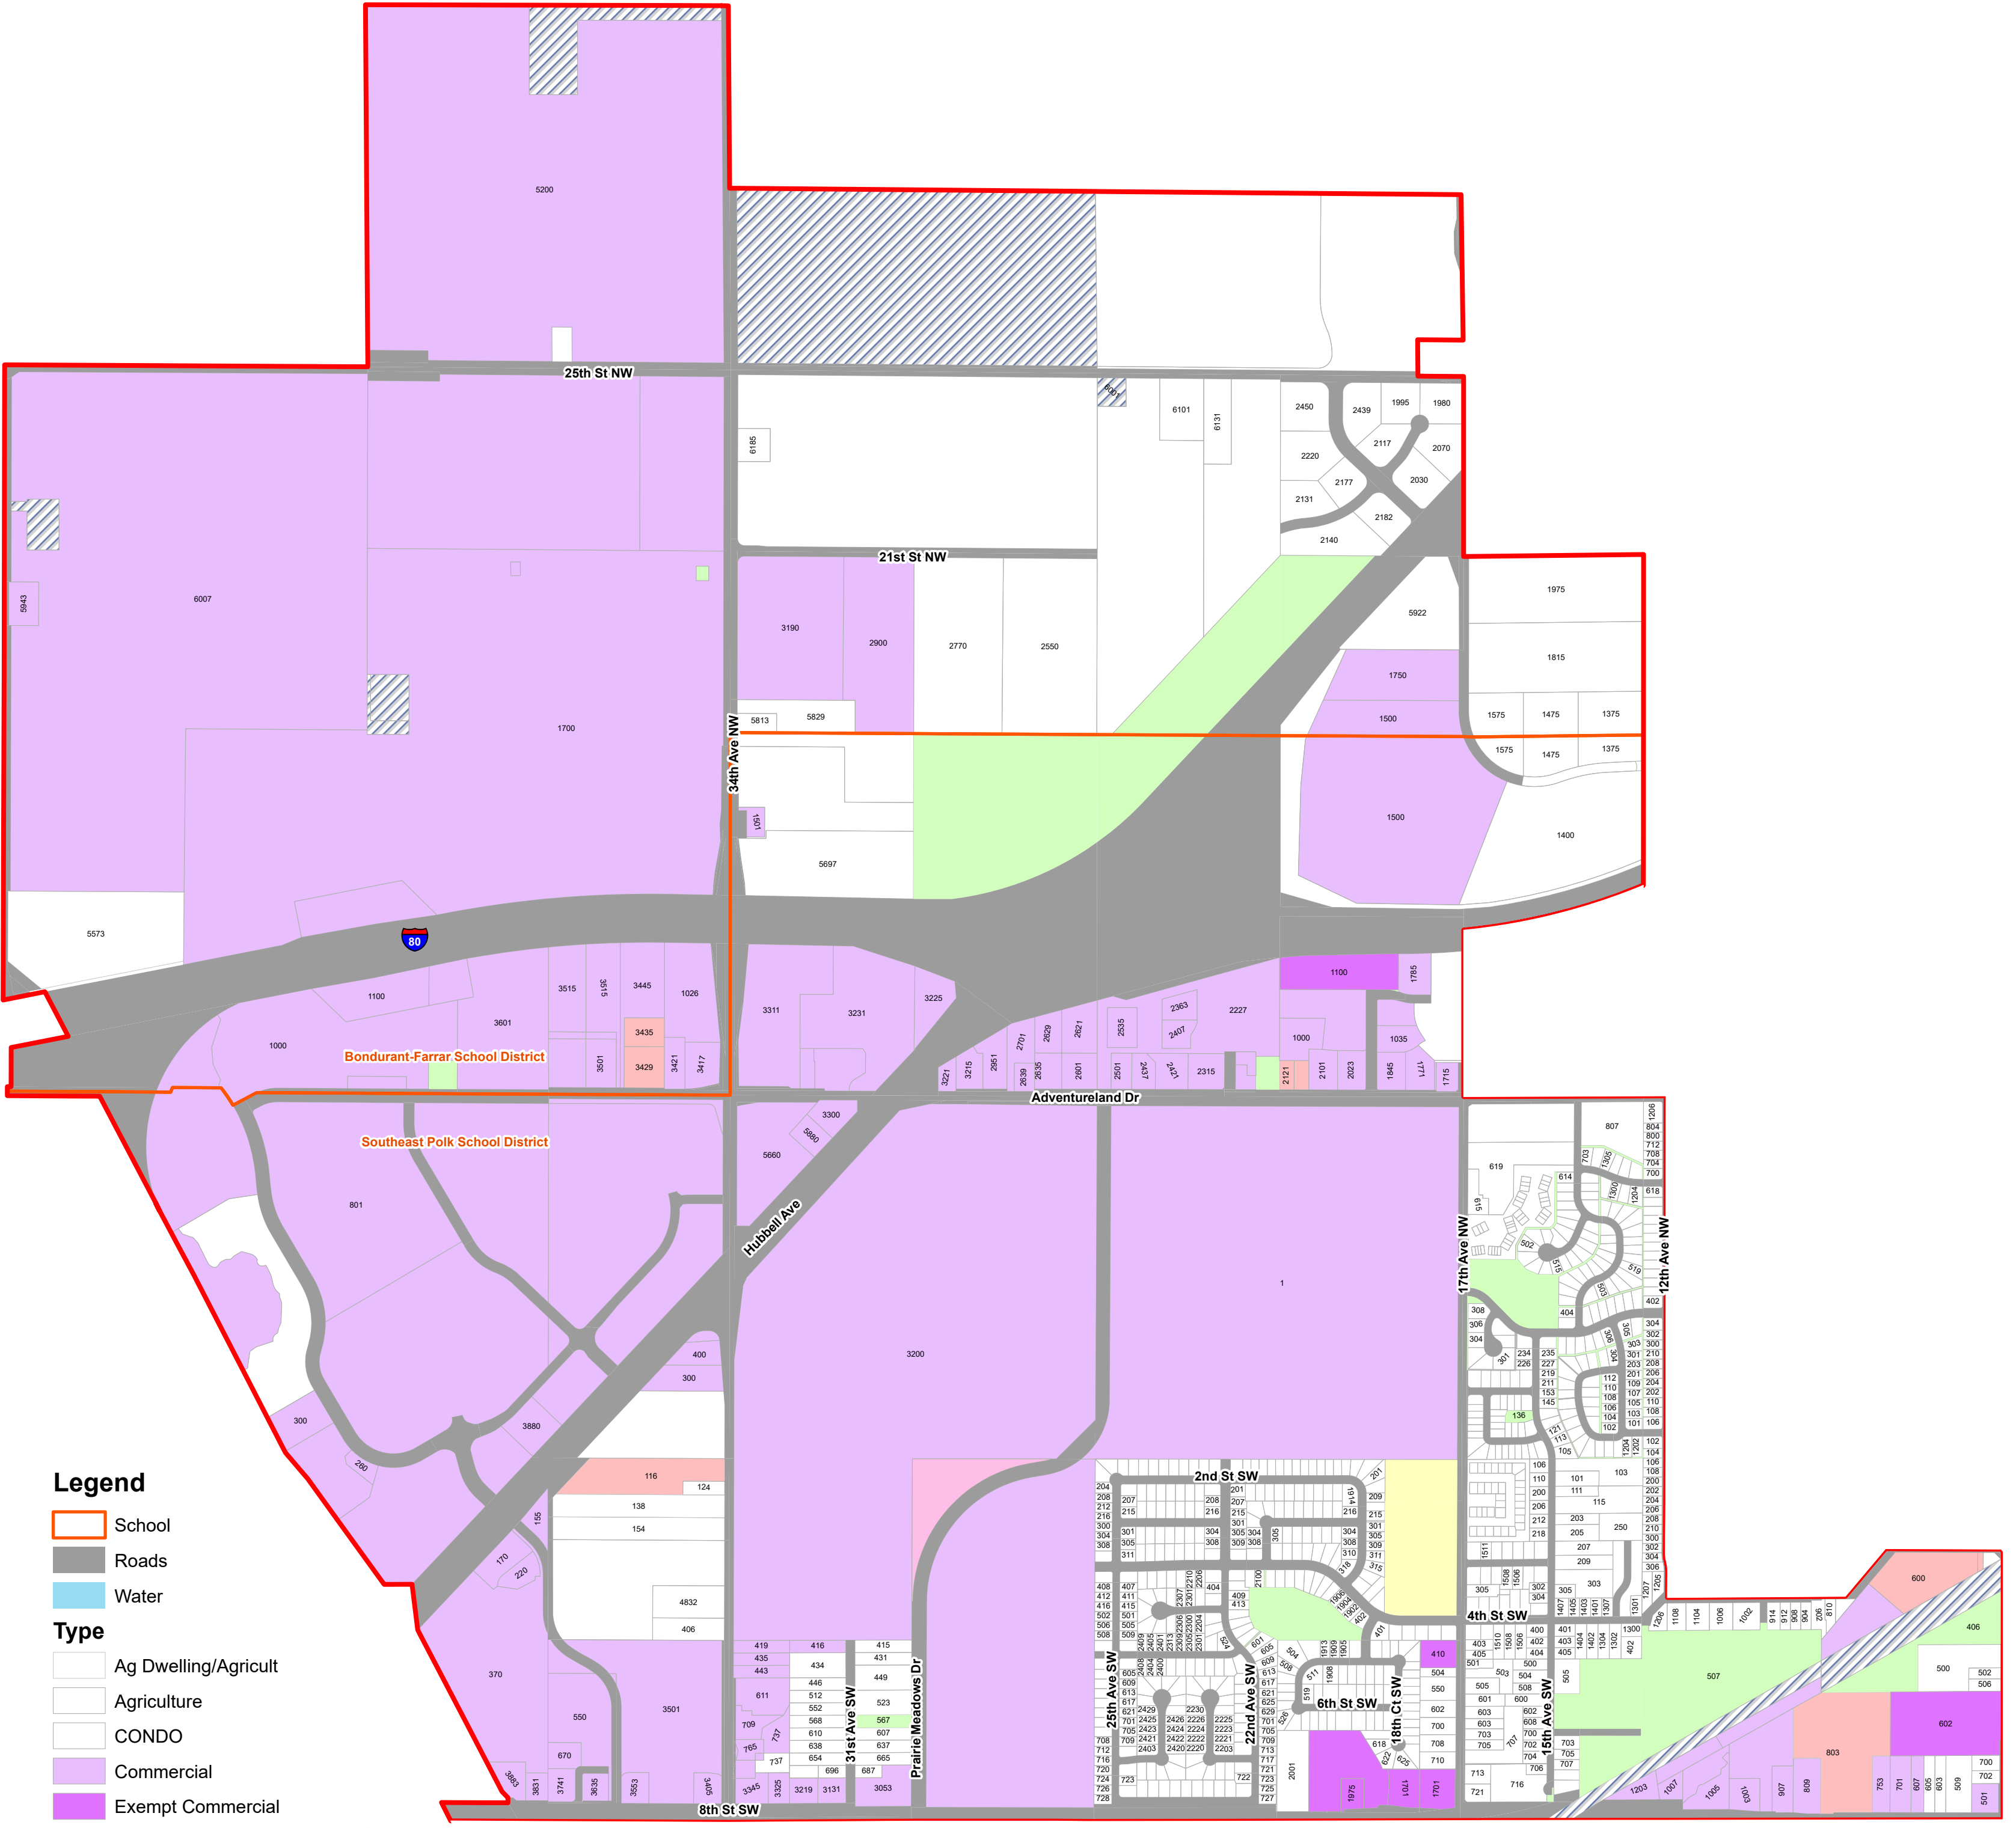

Altoona Precinct 1

Altoona-1
 US Congress: 3
 Iowa State Senate: 20
 Iowa House of Representative: 40
 County Supervisor: 3
 School District (1): Southeast Polk Community
 School District (2): Bondurant-Farrar Community
 Municipality: Altoona
 Community College Director: TBD

- Legend**
- School
 - Roads
 - Water
- Type**
- Ag Dwelling/Agricult
 - Agriculture
 - CONDO
 - Commercial
 - Exempt Commercial
 - Exempt Residential
 - Government
 - Industrial
 - Industrial/Multi-Res
 - Multi-Residential
 - Residential
 - School
 - Utility Reference

This precinct is valid from 2022 through 2031. This PDF will not be updated.
 This map has been created as described in precinct legal description ordinances.
 Precinct level maps have not been printed and therefore are not available for purchase.
 Individuals may reproduce this map at their own expense without restrictions.
 Digital source files are not available from the Election Office.