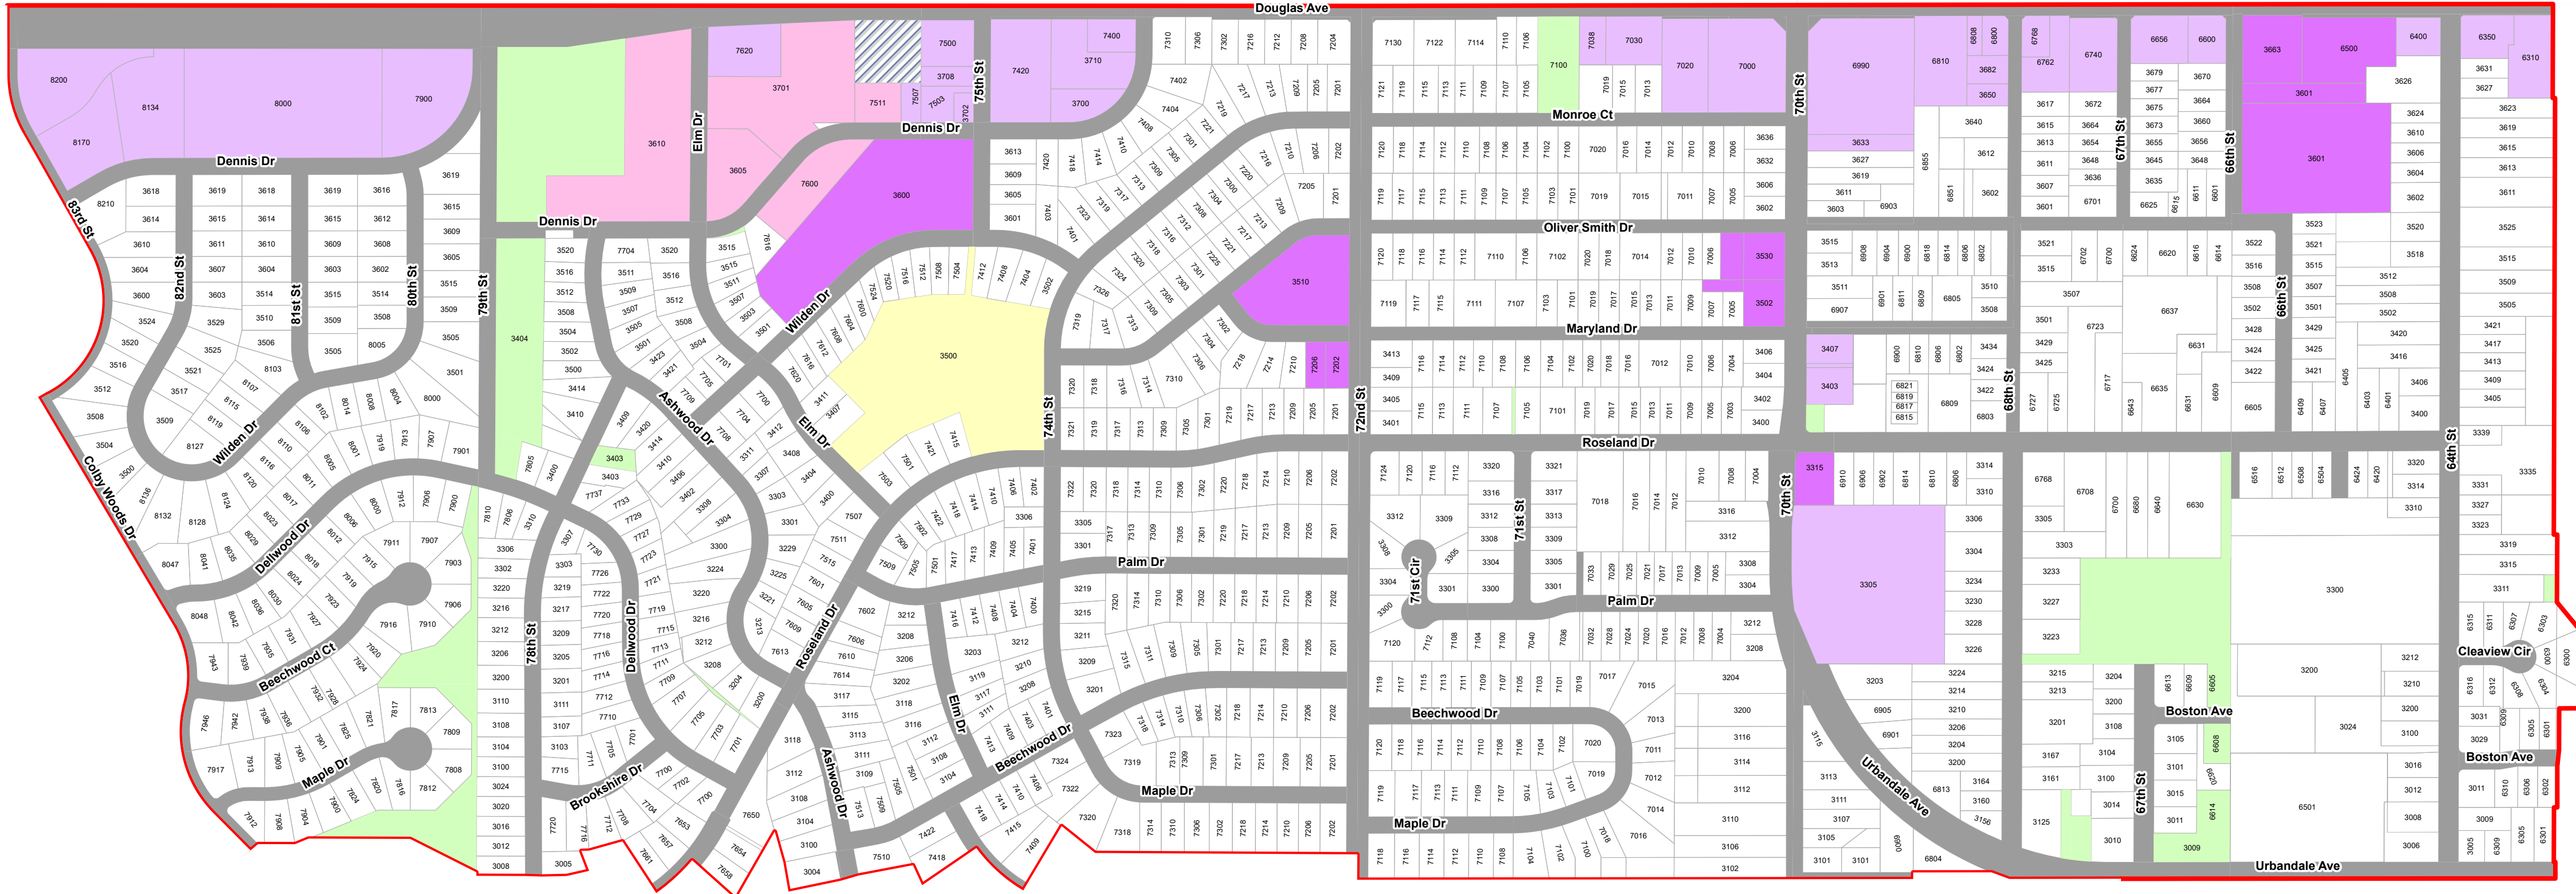

Urbandale Precinct 9

Urbandale 9
 Iowa State Senate: 22
 Iowa House of Representative: 44
 County Supervisor: 2
 School District: Urbandale Community
 Municipality: Urbandale
 Community College Director: TBD

Legend

-  Roads
-  Water
- Type**
-  CONDO
-  Commercial
-  Commercial/Multi-Res
-  Exempt Commercial
-  Exempt Residential
-  Government
-  Multi-Residential
-  Residential
-  School
-  Utility Reference

This precinct is valid from 2022 through 2031. This PDF will not be updated.
 This map has been created as described in precinct legal description ordinances.
 Precinct level maps have not been printed and therefore are not available for purchase.
 Individuals may reproduce this map at their own expense without restrictions.
 Digital source files are not available from the Election Office.