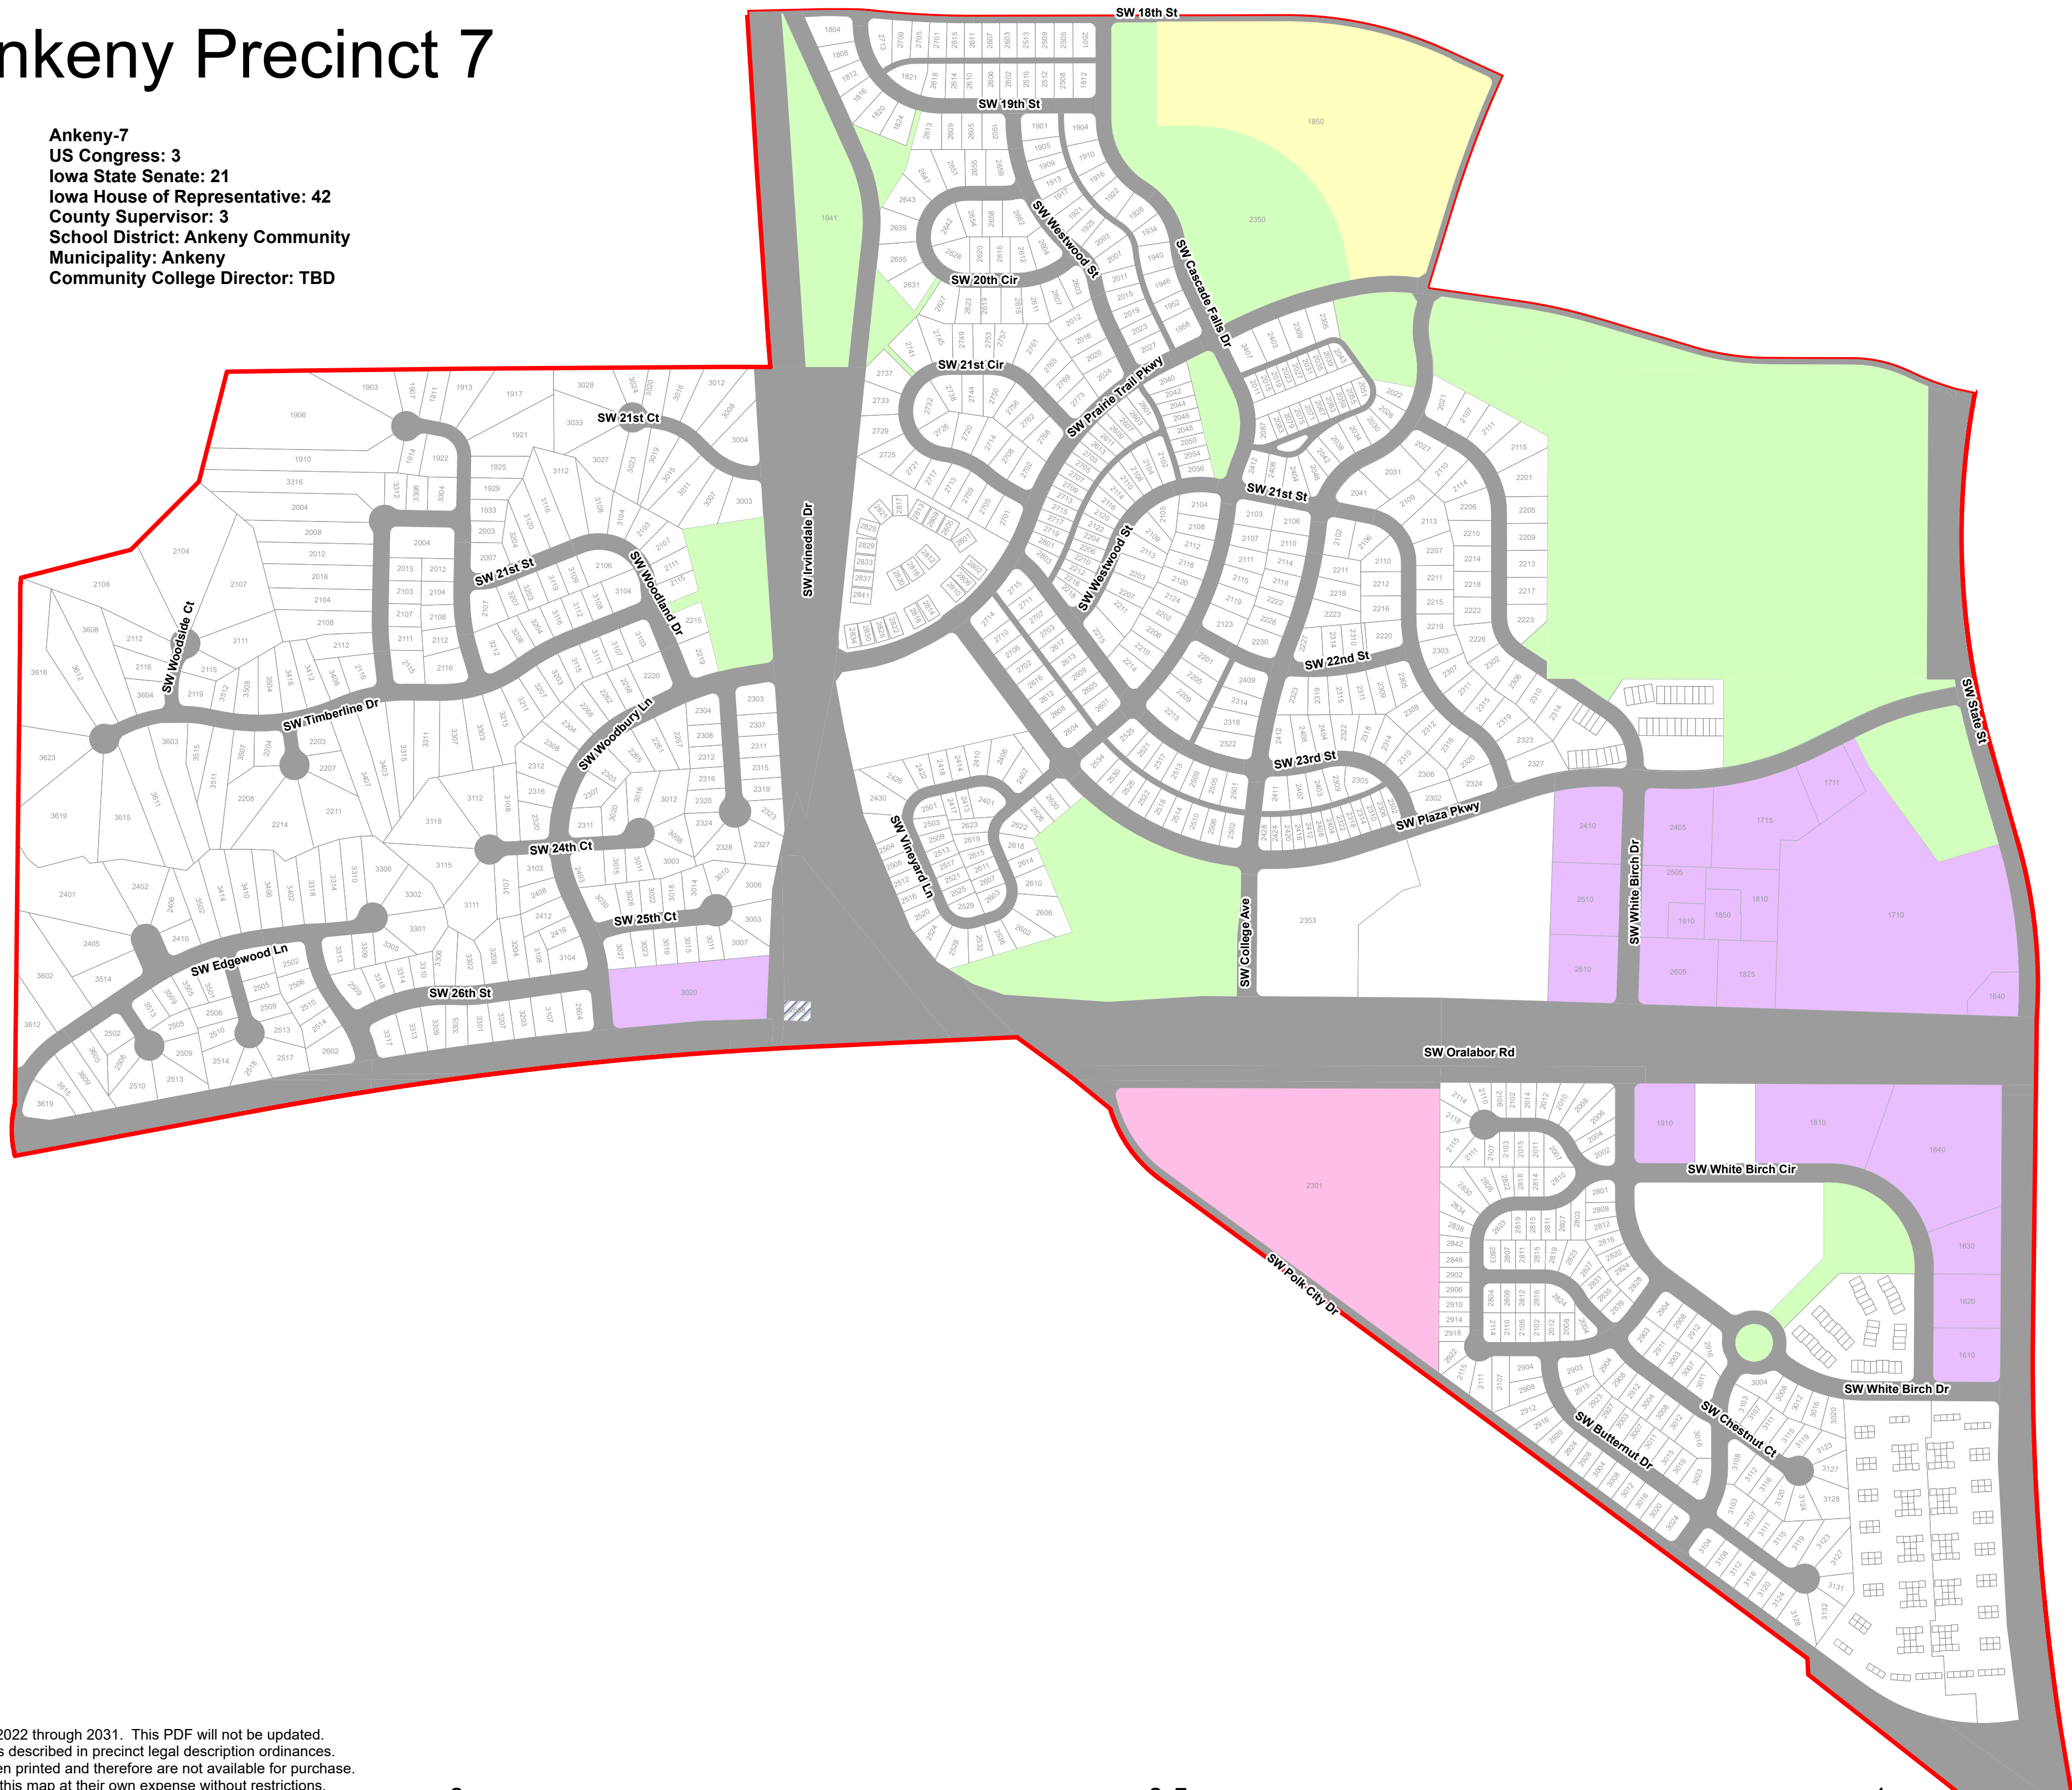

# Ankeny Precinct 7

Ankeny-7  
 US Congress: 3  
 Iowa State Senate: 21  
 Iowa House of Representative: 42  
 County Supervisor: 3  
 School District: Ankeny Community  
 Municipality: Ankeny  
 Community College Director: TBD

## Legend

-  Roads
-  Water
- Type**
-  Agriculture
-  CONDO
-  Commercial
-  Government
-  Multi-Residential
-  Residential
-  School
-  Utility Reference

This precinct is valid from 2022 through 2031. This PDF will not be updated.  
 This map has been created as described in precinct legal description ordinances.  
 Precinct level maps have not been printed and therefore are not available for purchase.  
 Individuals may reproduce this map at their own expense without restrictions.  
 Digital source files are not available from the Election Office.