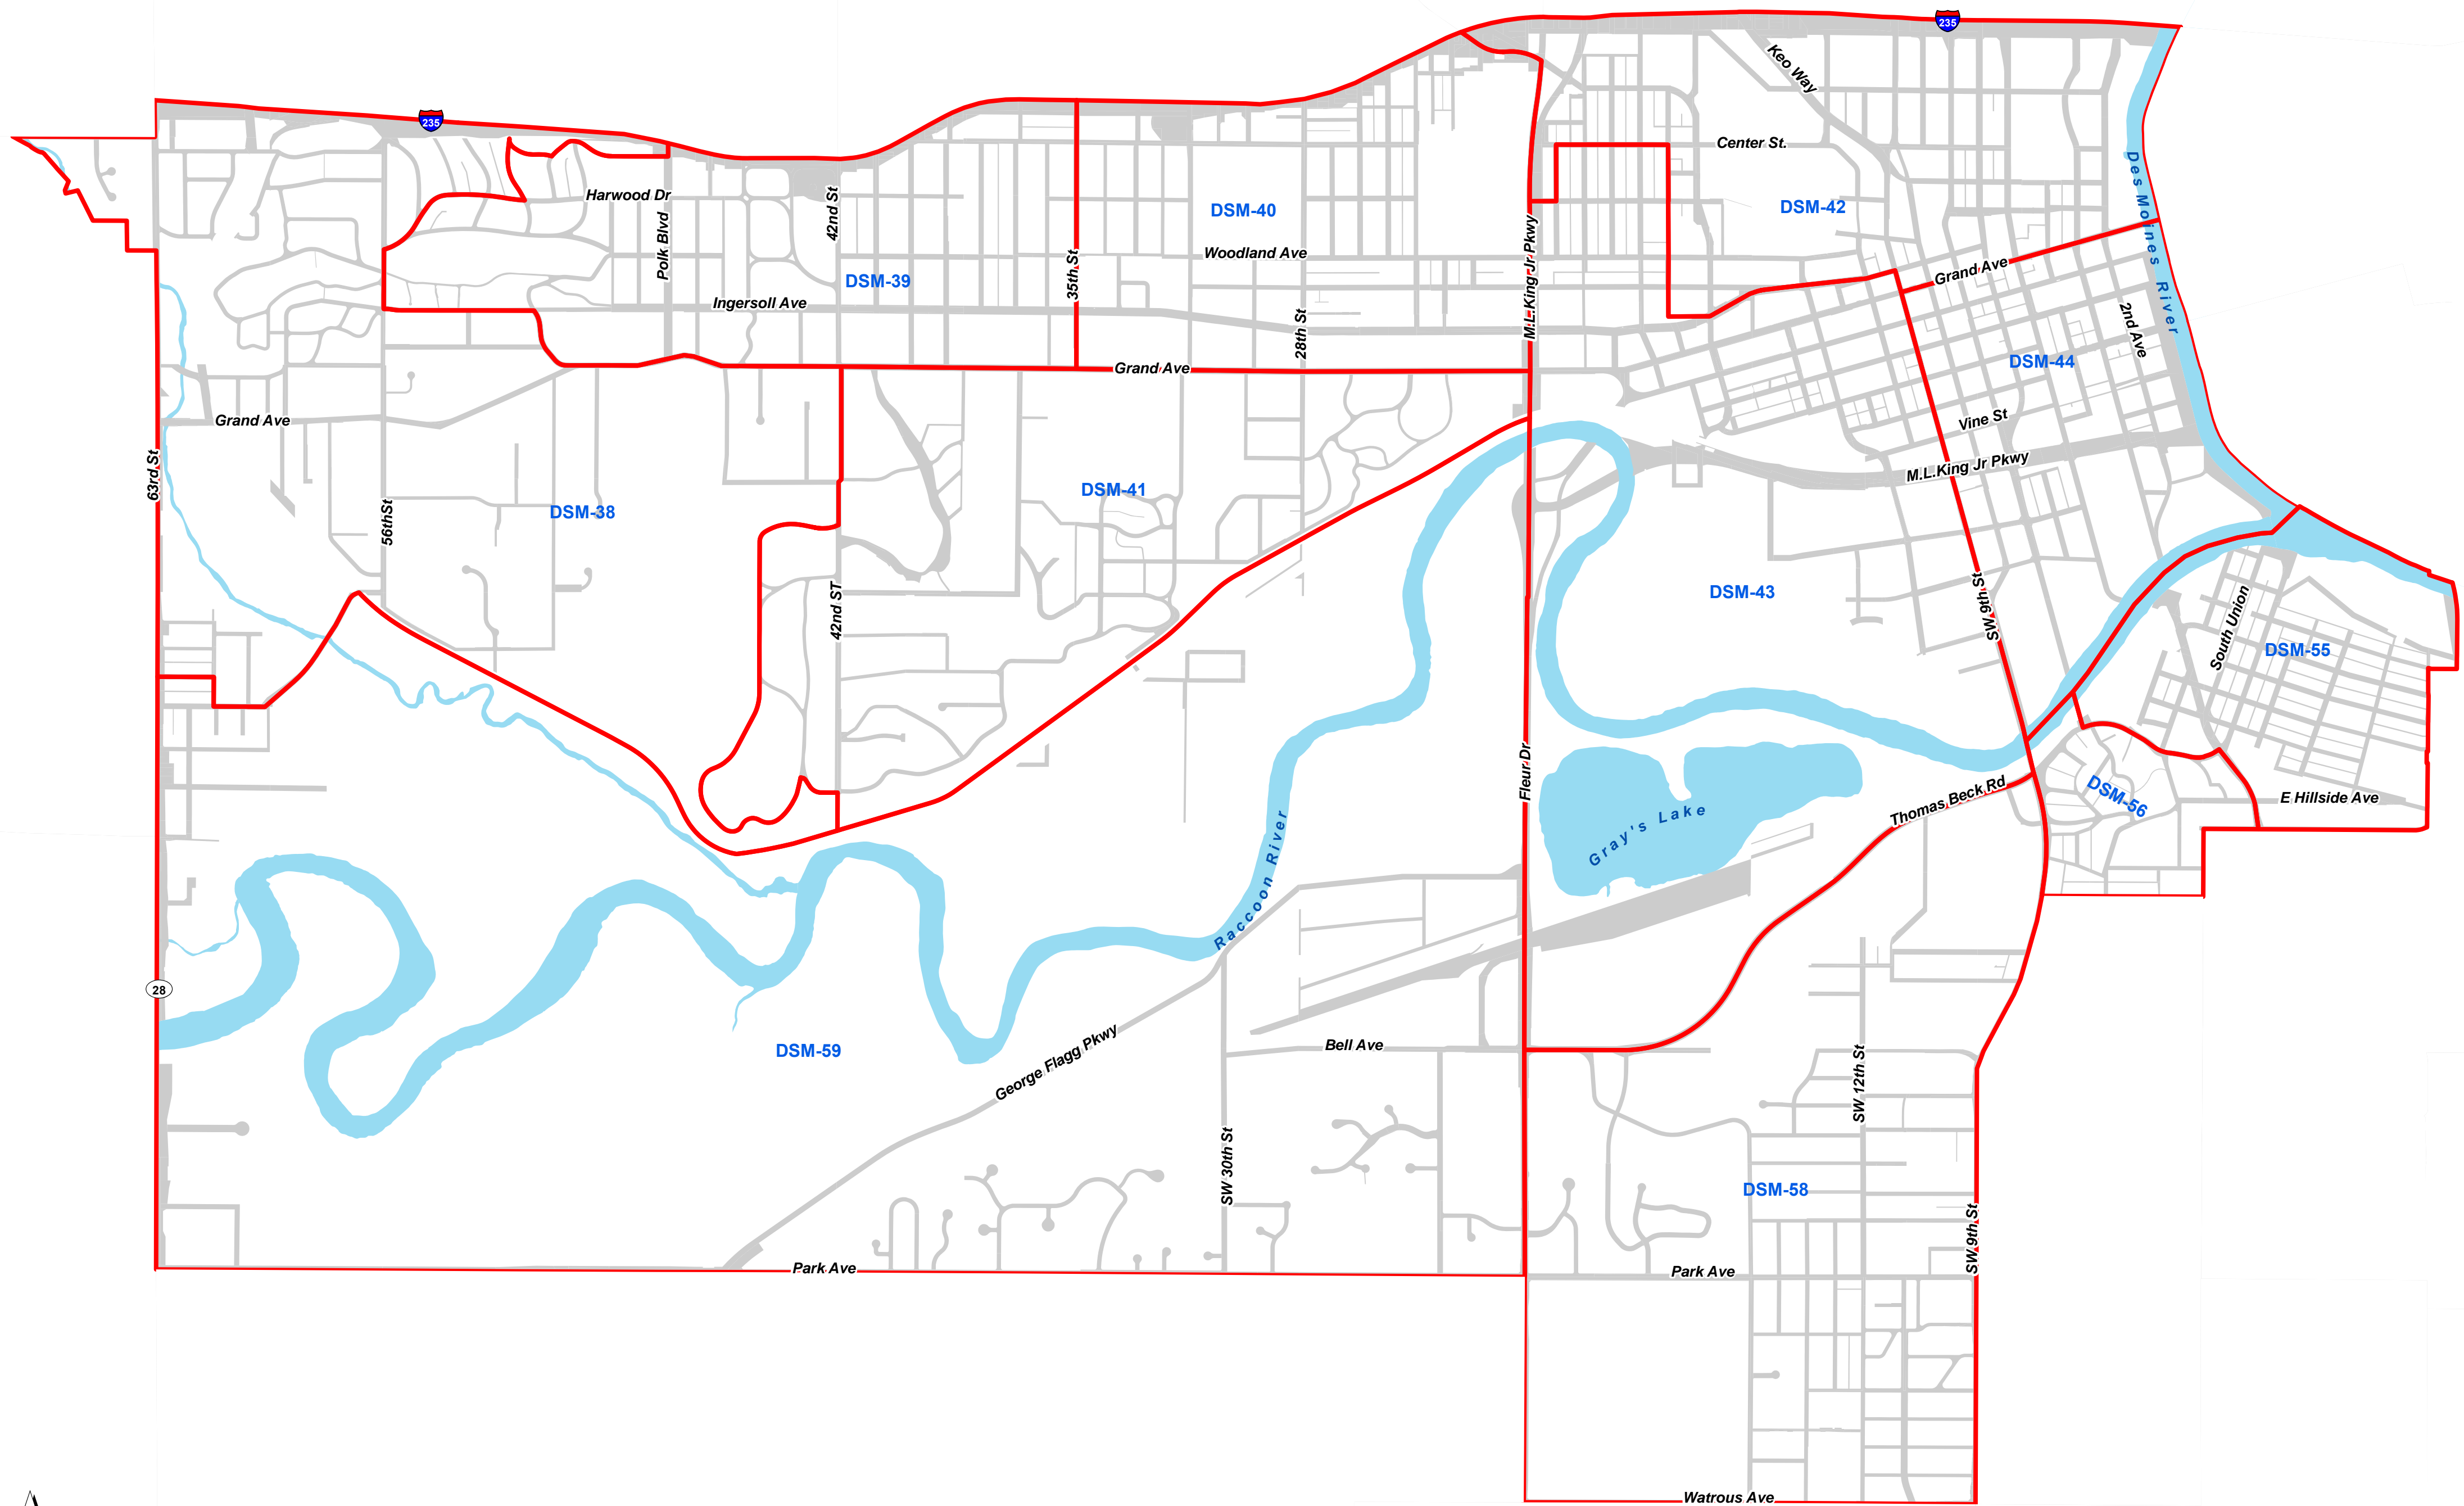

Polk County - State House District 36 (2022 - 2031)

Precincts and Districts are valid from 2022 through 2031.
Precincts and District boundaries have been compiled from City, County and State legal descriptions.
Individuals may reproduce this map at their own expense without restrictions.