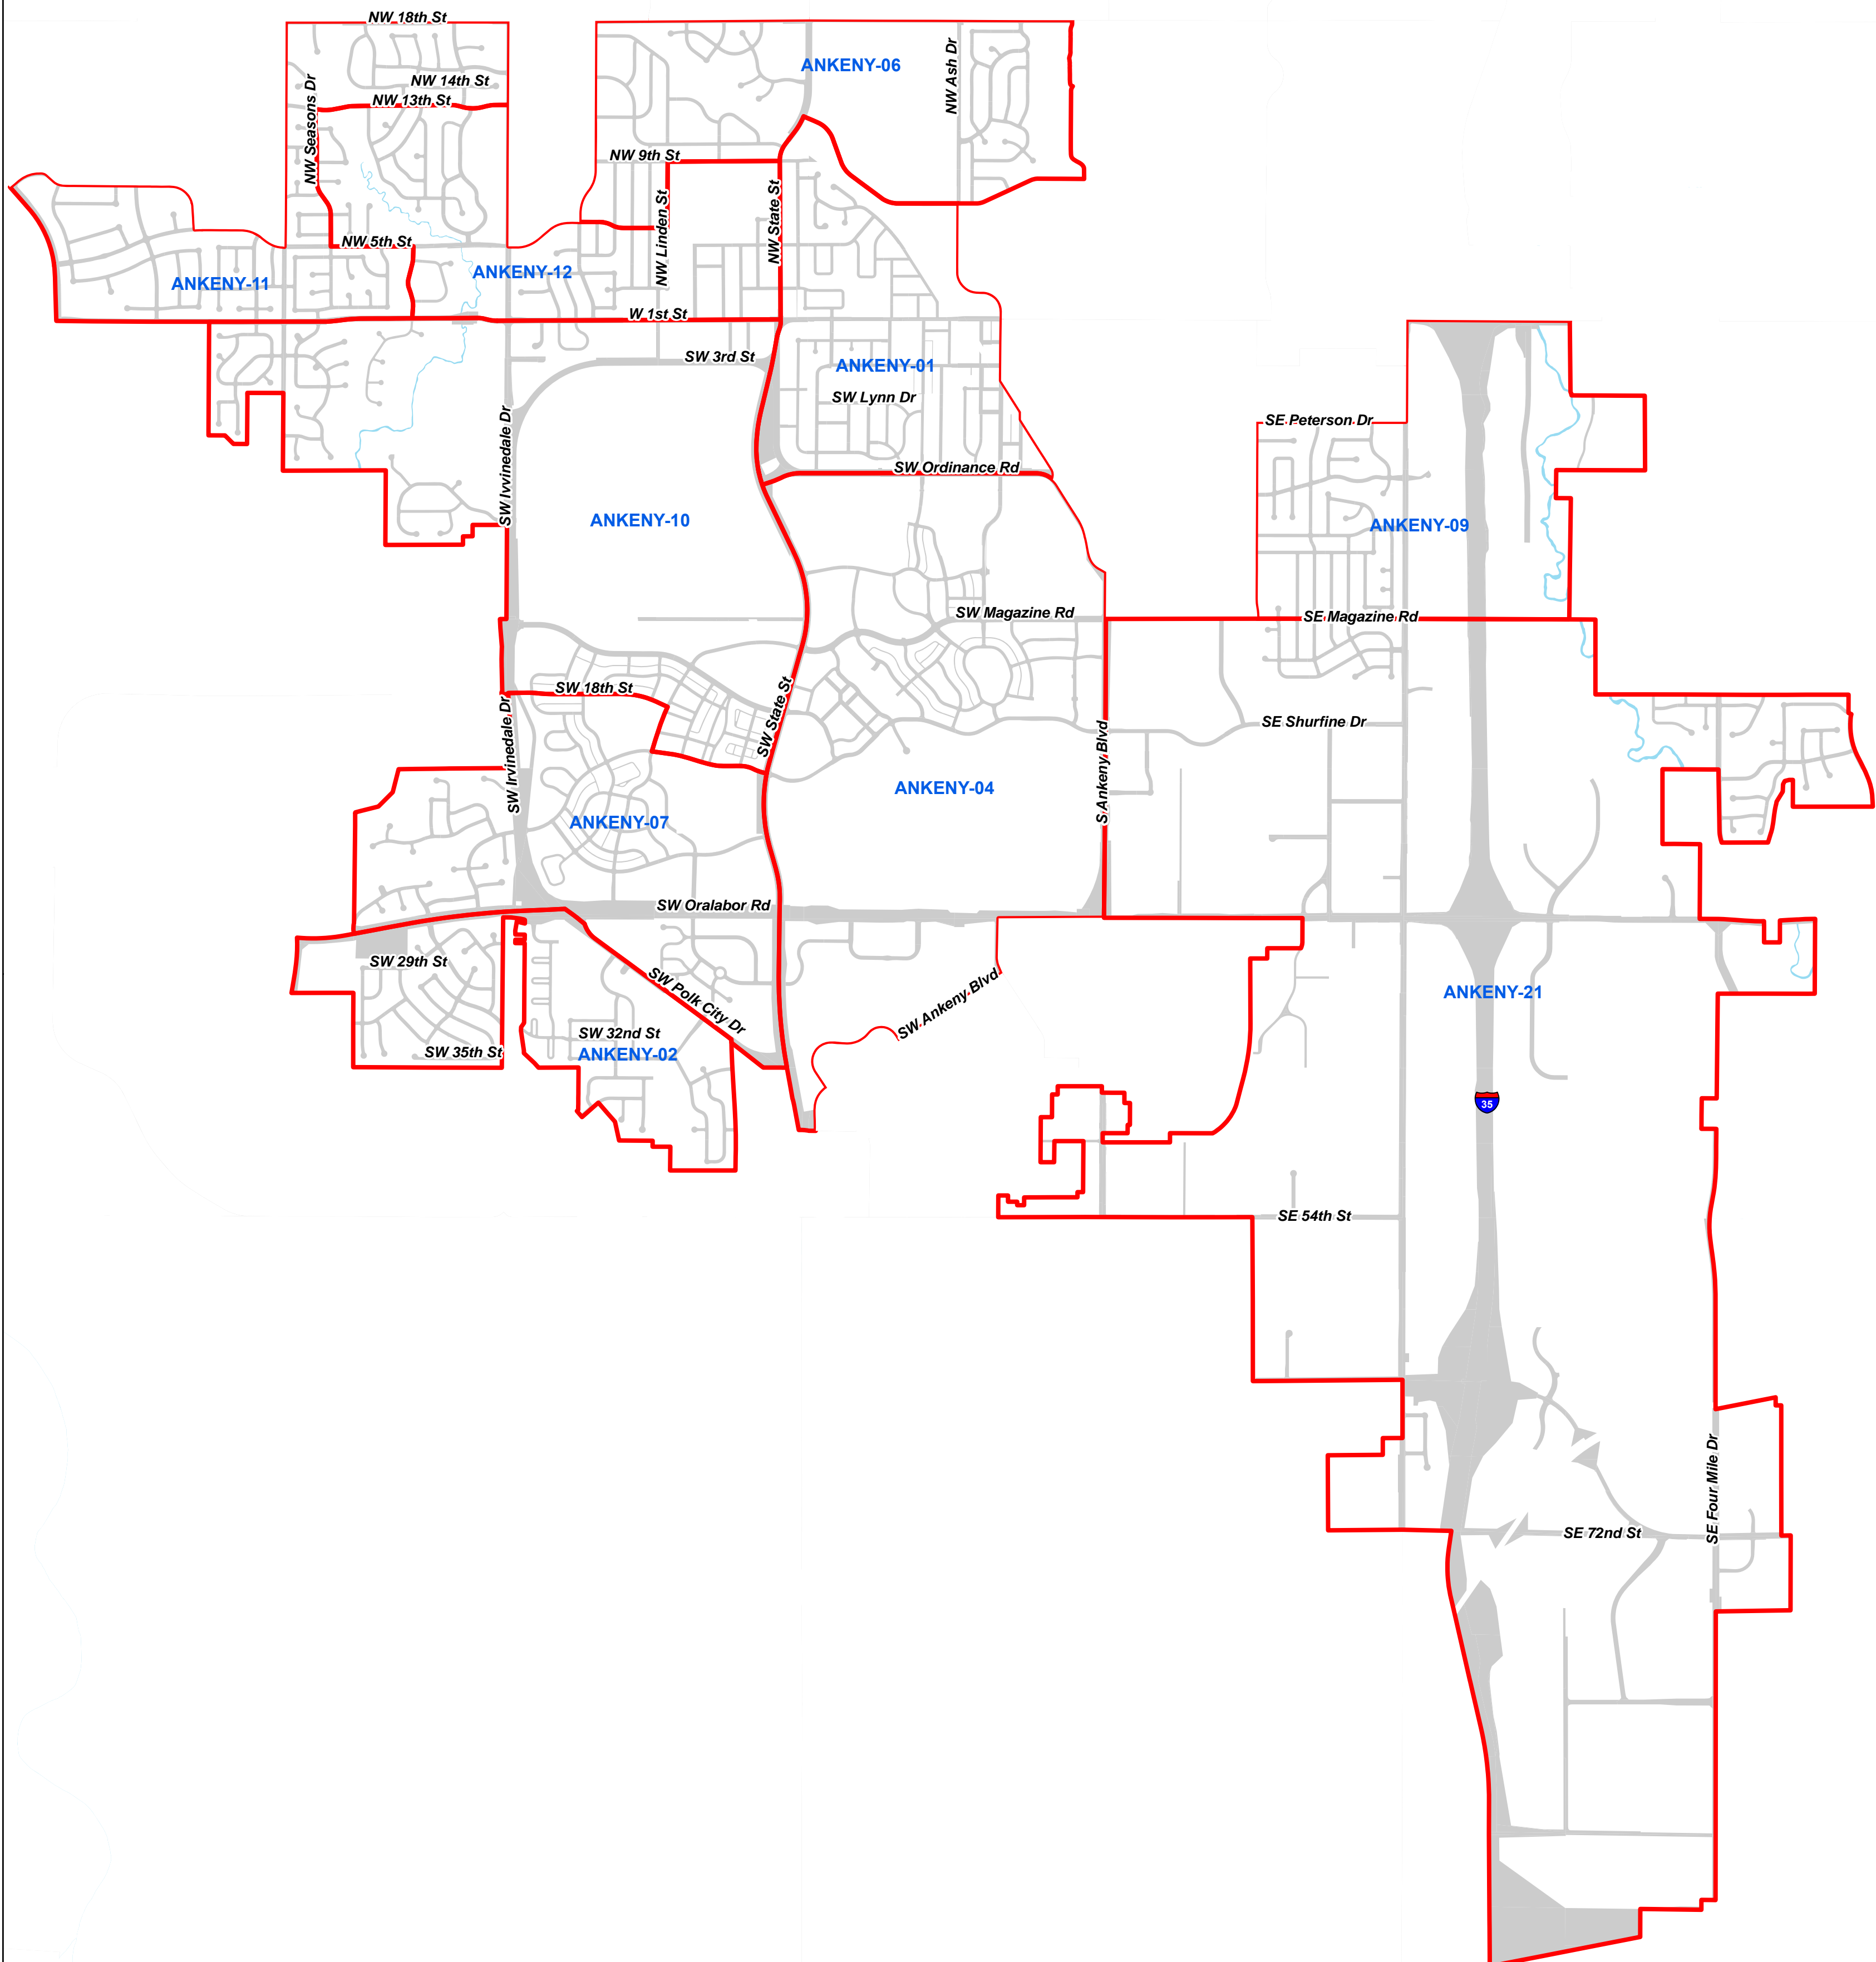

Polk County - State House District 42 (2022 - 2031)

Precincts and Districts are valid from 2022 through 2031.
Precincts and District boundaries have been compiled from City, County and State legal descriptions.
Individuals may reproduce this map at their own expense without restrictions.