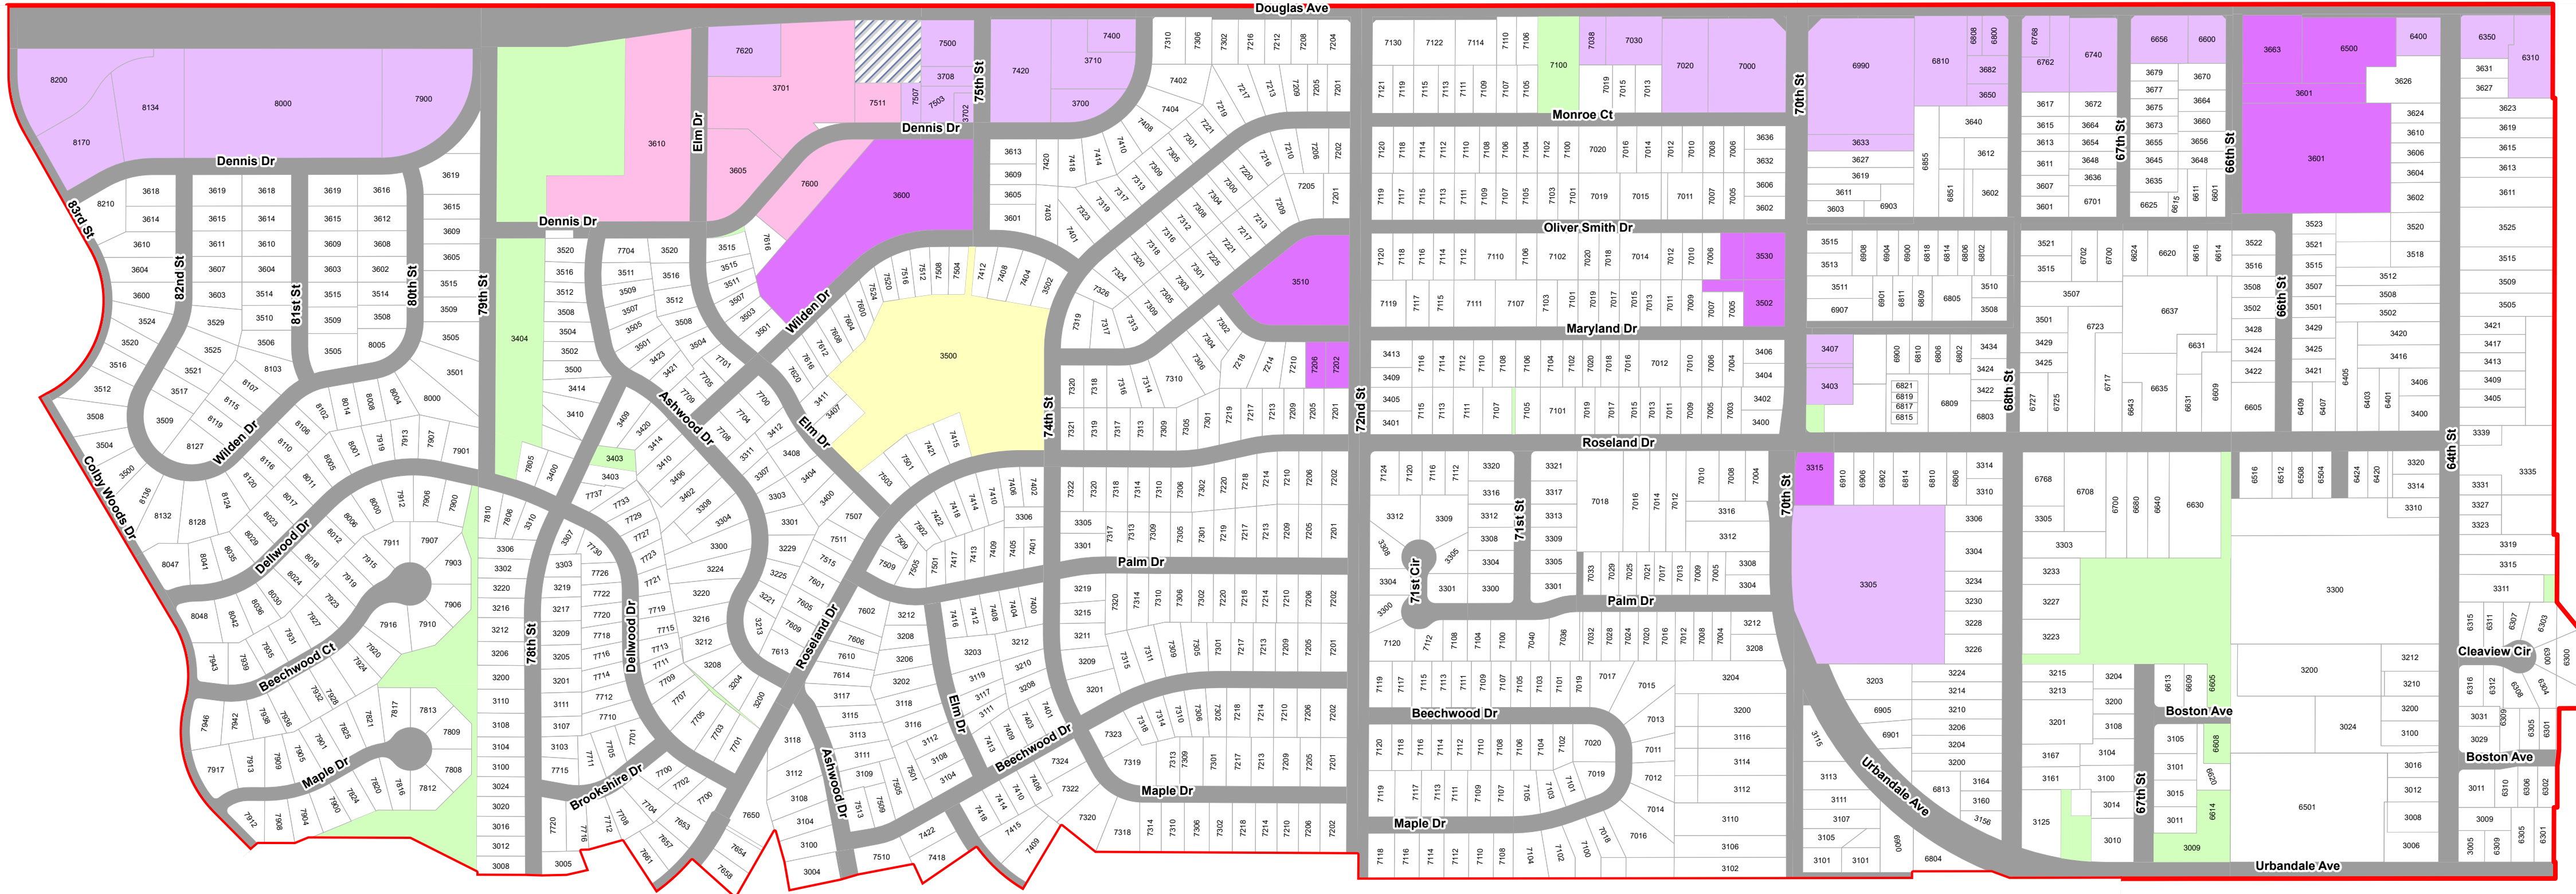

Urbandale Precinct 9

Urbandale 9
 Iowa State Senate: 22
 Iowa House of Representative: 44
 County Supervisor: 2
 School District: Urbandale Community
 Municipality: Urbandale
 Community College Director: 9

Legend

-  Roads
-  Water
- Type**
-  CONDO
-  Commercial
-  Commercial/Multi-Res
-  Exempt Commercial
-  Exempt Residential
-  Government
-  Multi-Residential
-  Residential
-  School
-  Utility Reference

This precinct is valid from 2022 through 2031. This PDF will not be updated.
 This map has been created as described in precinct legal description ordinances.
 Precinct level maps have not been printed and therefore are not available for purchase.
 Individuals may reproduce this map at their own expense without restrictions.
 Digital source files are not available from the Election Office.