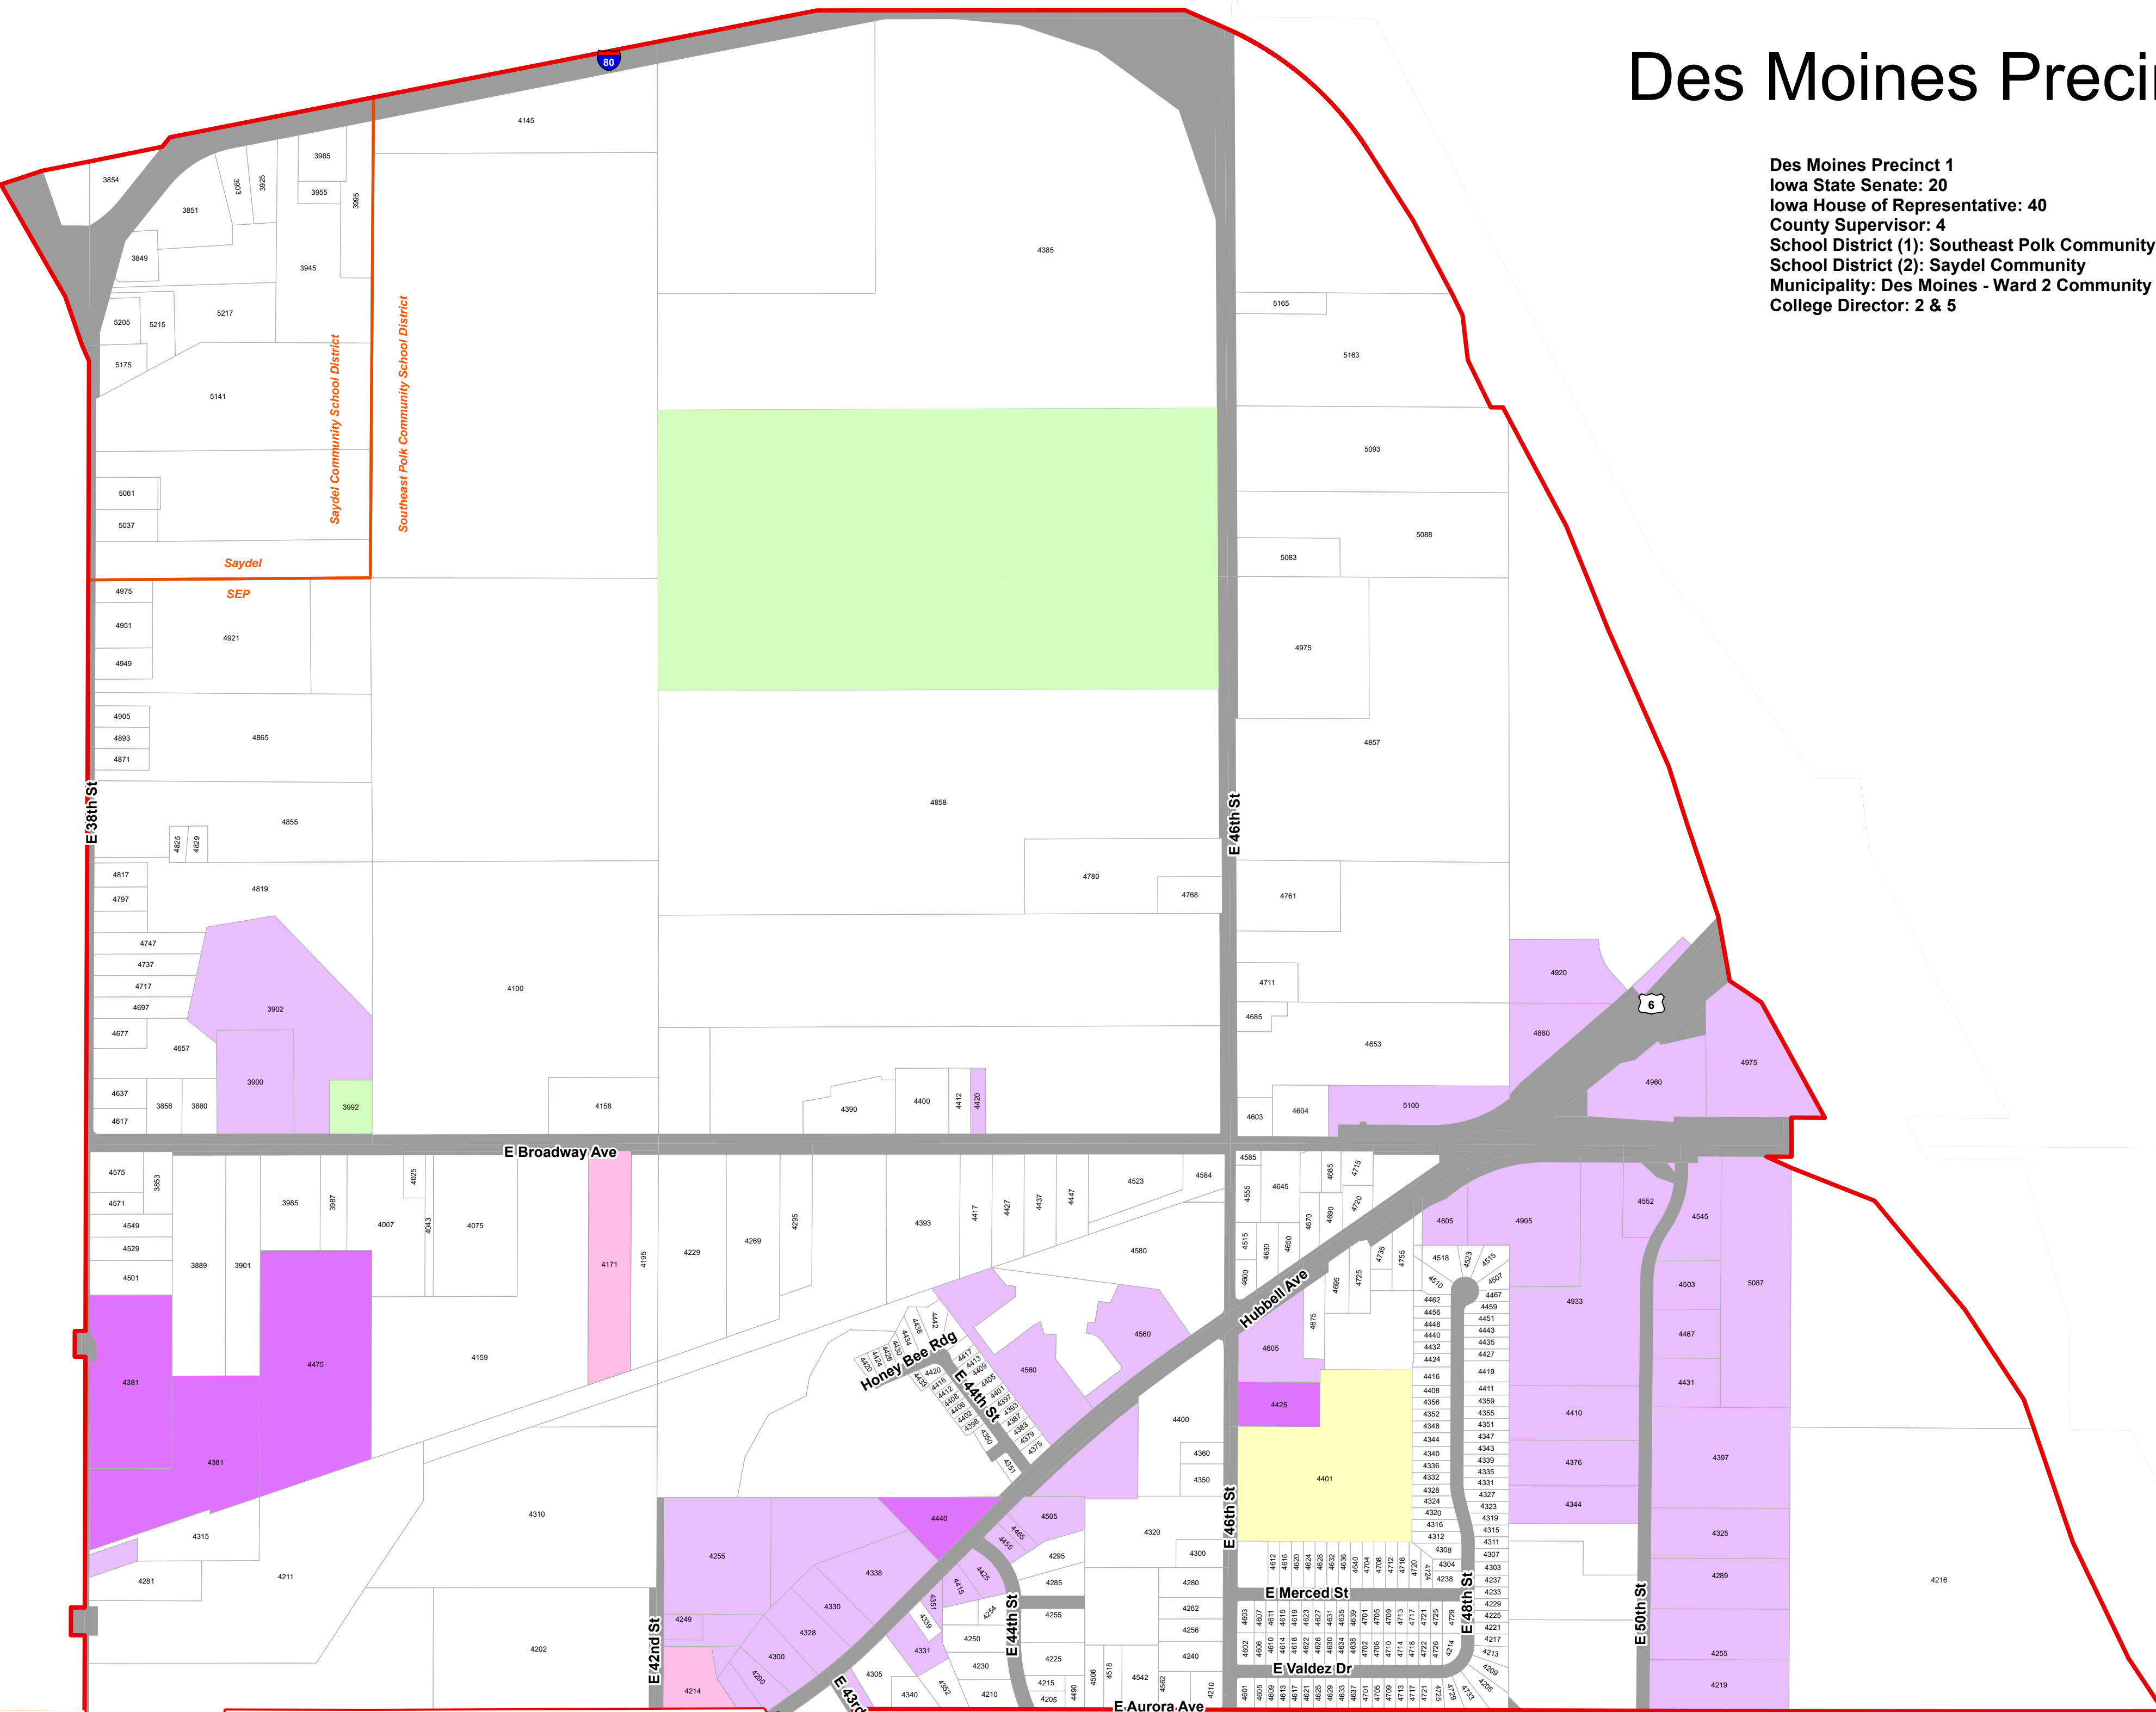

# Des Moines Precinct 1

Des Moines Precinct 1  
 Iowa State Senate: 20  
 Iowa House of Representative: 40  
 County Supervisor: 4  
 School District (1): Southeast Polk Community  
 School District (2): Saydel Community  
 Municipality: Des Moines - Ward 2 Community  
 College Director: 2 & 5

### Legend

- School District
- Roads
- Water
- Type**
- Ag Dwelling/Agricult
- Agriculture
- CONDO
- Commercial
- Commercial/Multi-Res
- Exempt Commercial
- Government
- Multi-Residential
- Residential
- School

This precinct is valid from 2022 through 2031. This PDF will not be updated.  
 This map has been created as described in precinct legal description ordinances.  
 Precinct level maps have not been printed and therefore are not available for purchase.  
 Individuals may reproduce this map at their own expense without restrictions.  
 Digital source files are not available from the Election Office.