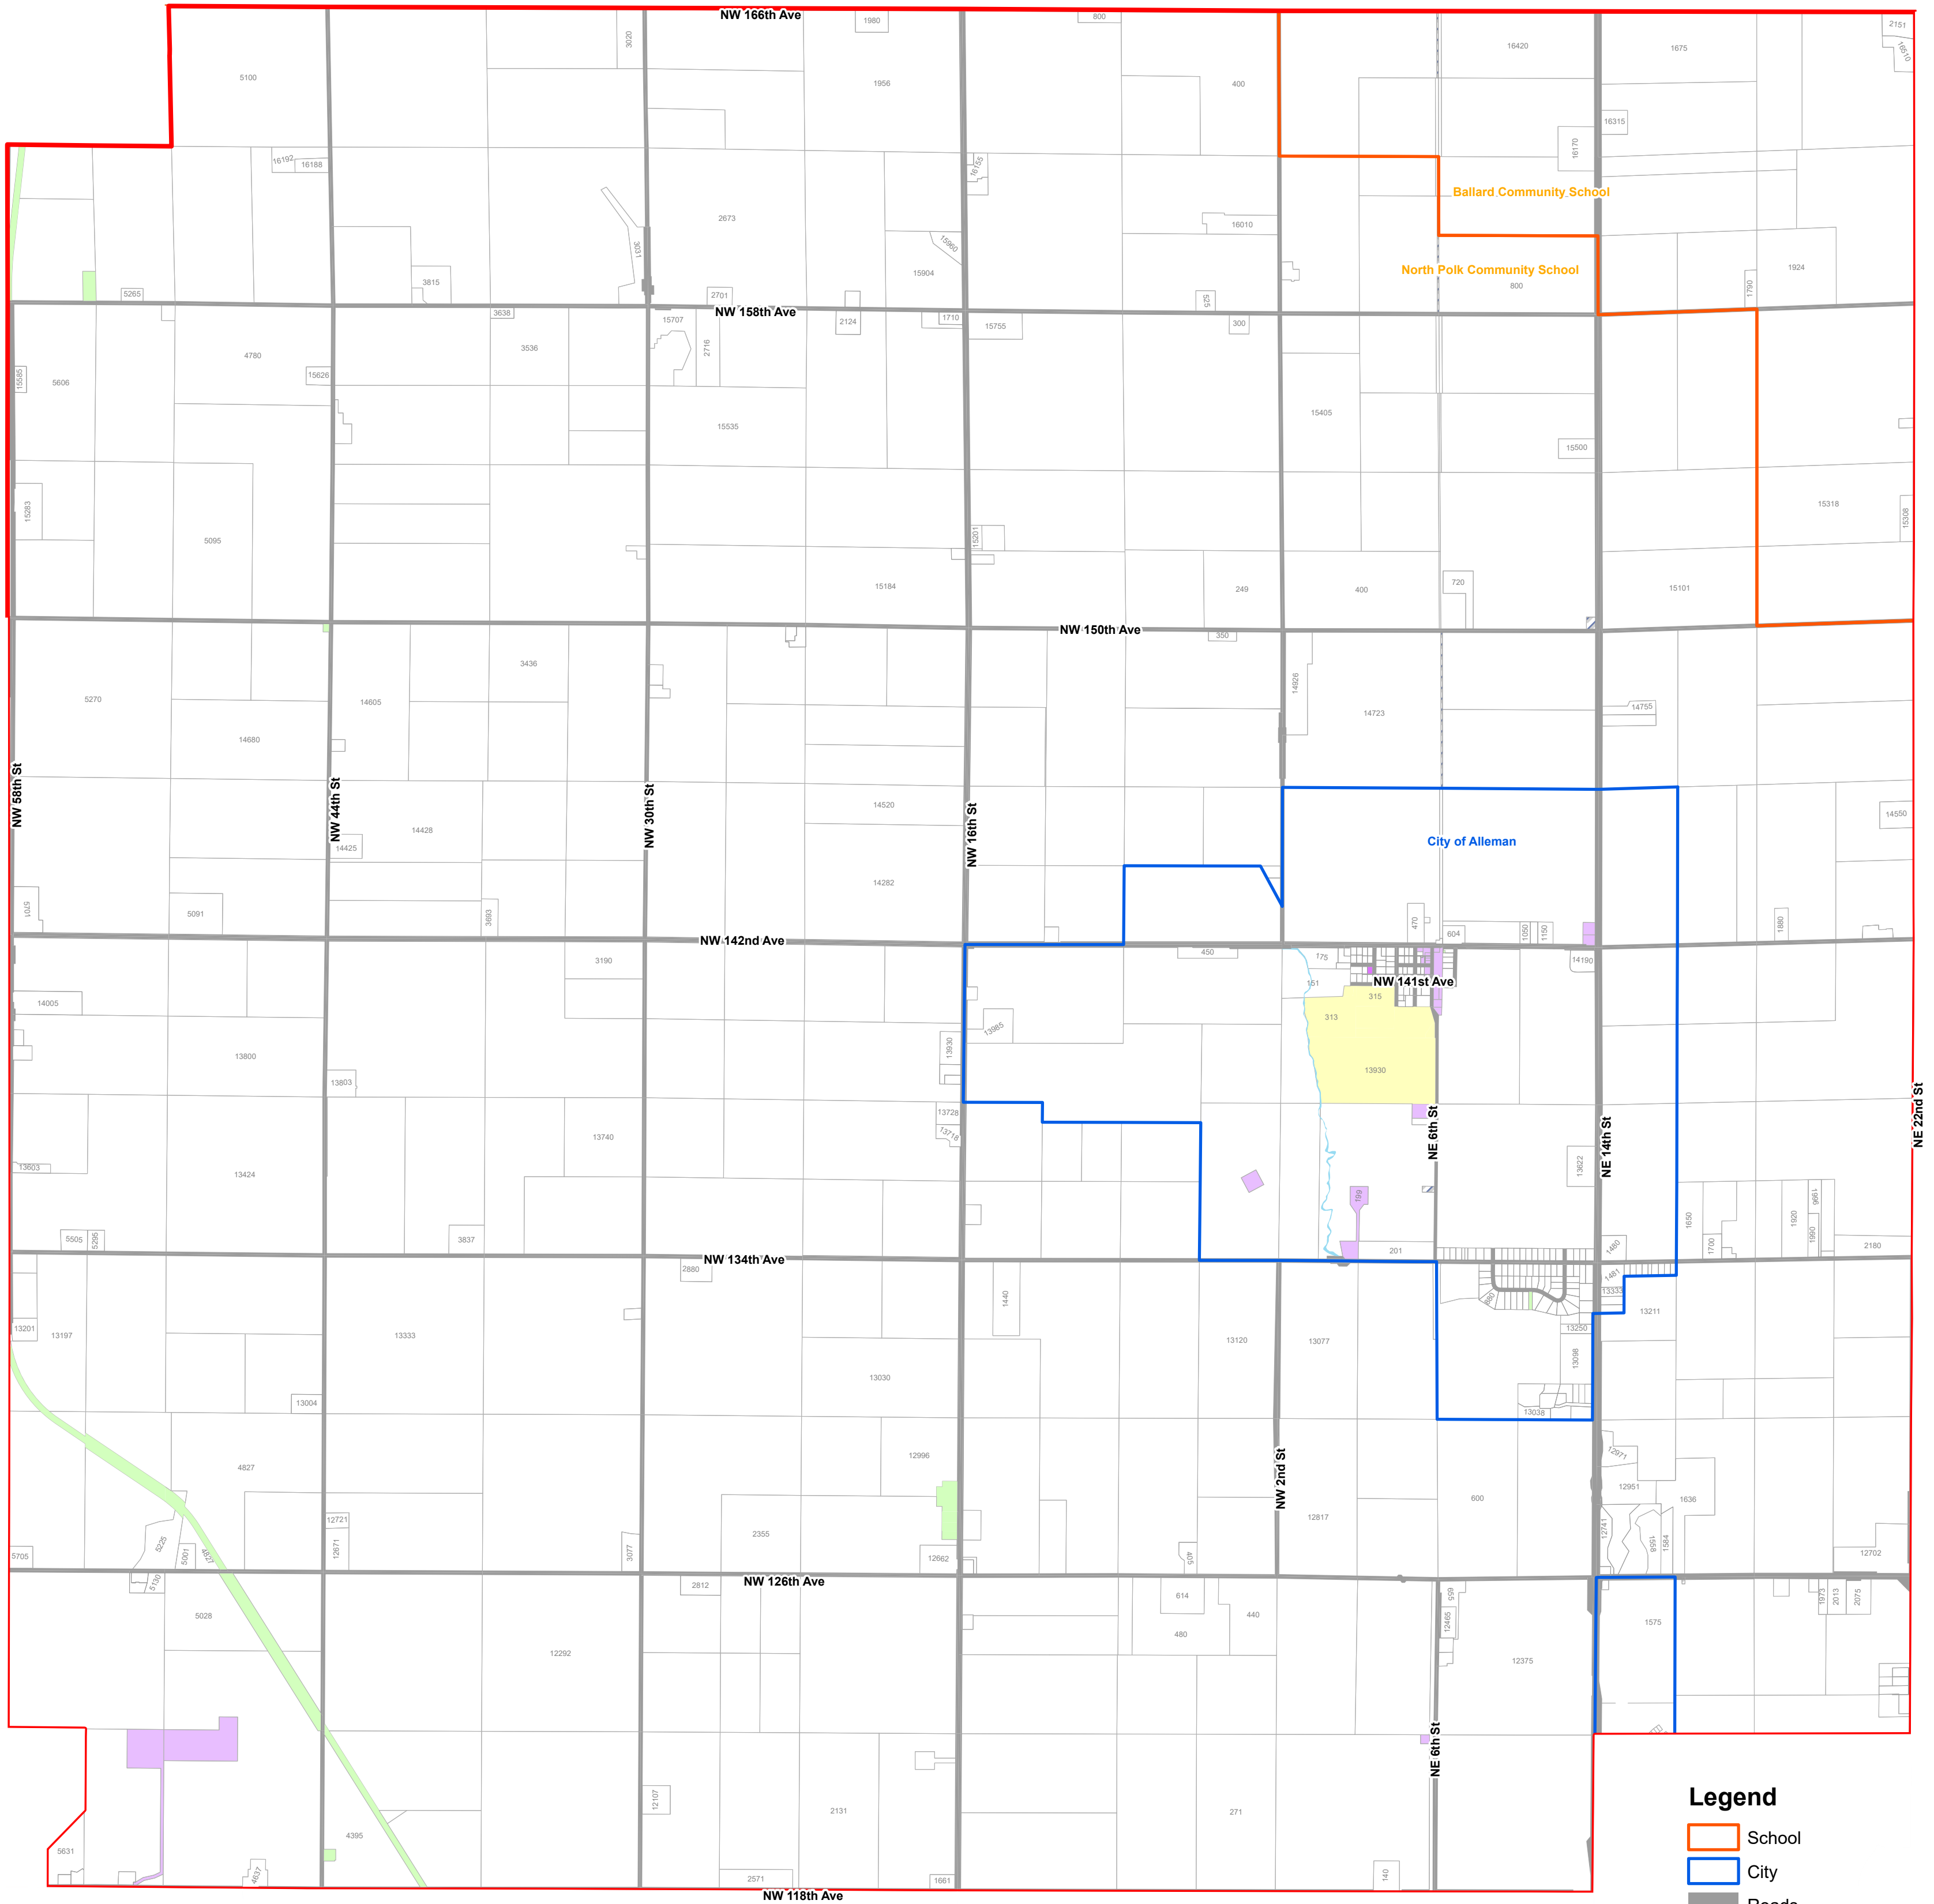

Alleman Precinct 1

Alleman-1
US Congress: 3
Iowa State Senate: 23
Iowa House of Representative: 45
County Supervisor: 2
School District (1): North Polk Community
School District (2): Ballard Community
Municipality: Alleman
Township: Lincoln
Community College Director: 6

Legend

- School
- City
- Roads
- Water
- Type**
- Ag Dwelling/Agricult
- Agriculture
- Commercial
- Exempt Commercial
- Government
- Residential
- School
- Utility Reference

This precinct is valid from 2022 through 2031. This PDF will not be updated.
 This map has been created as described in precinct legal description ordinances.
 Precinct level maps have not been printed and therefore are not available for purchase.
 Individuals may reproduce this map at their own expense without restrictions.
 Digital source files are not available from the Election Office.

0

1.5

3

Miles