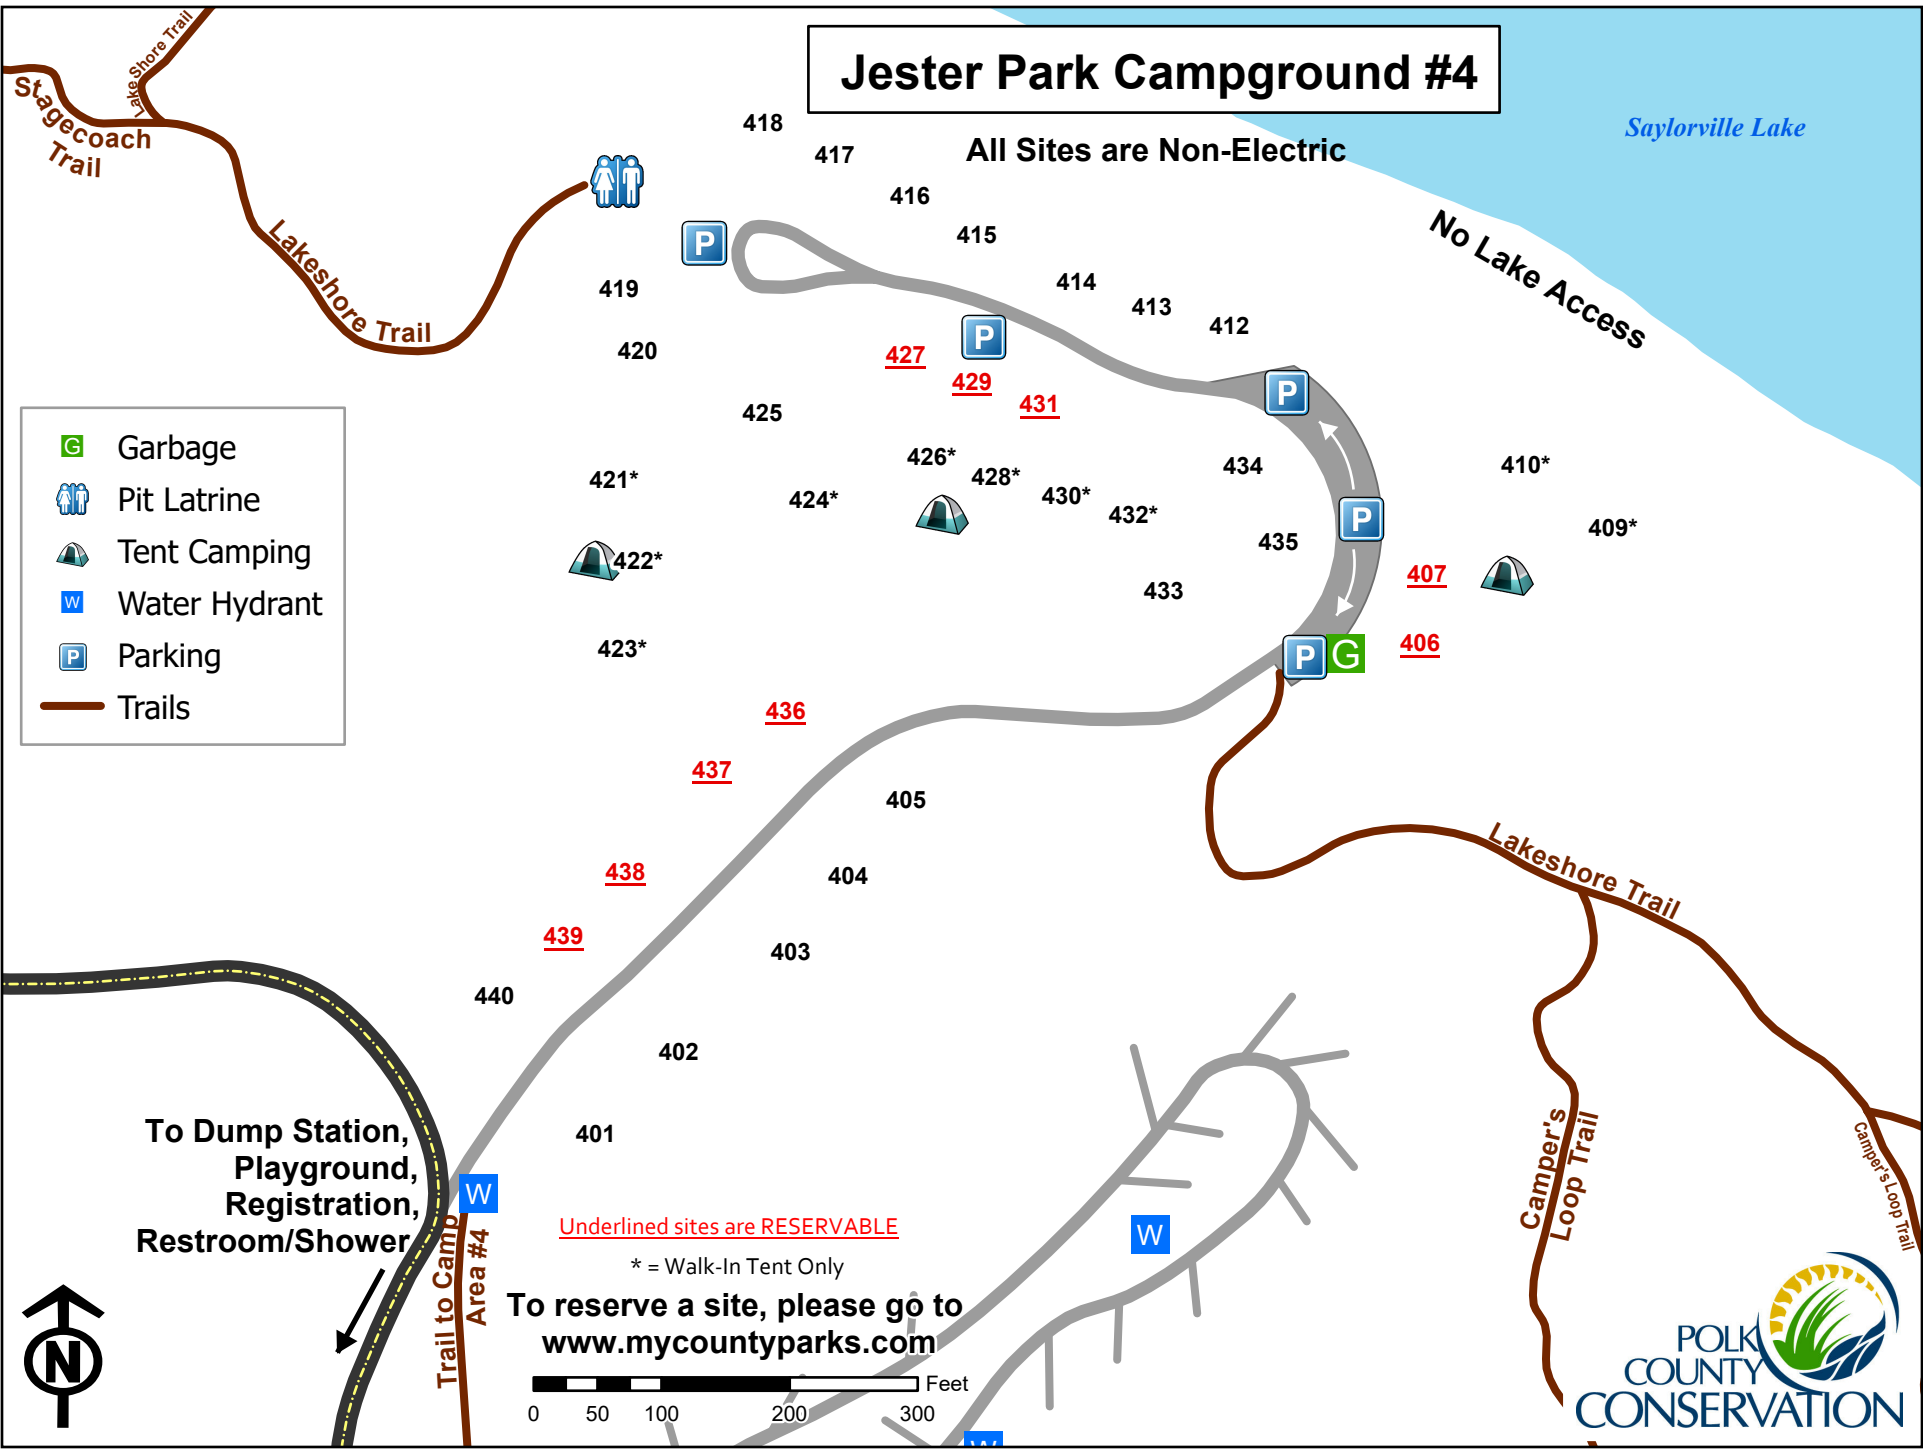

Jester Park Campground #4

All Sites are Non-Electric

Saylorville Lake

No Lake Access

-  Garbage
-  Pit Latrine
-  Tent Camping
-  Water Hydrant
-  Parking
-  Trails

Underlined sites are RESERVABLE

* = Walk-In Tent Only