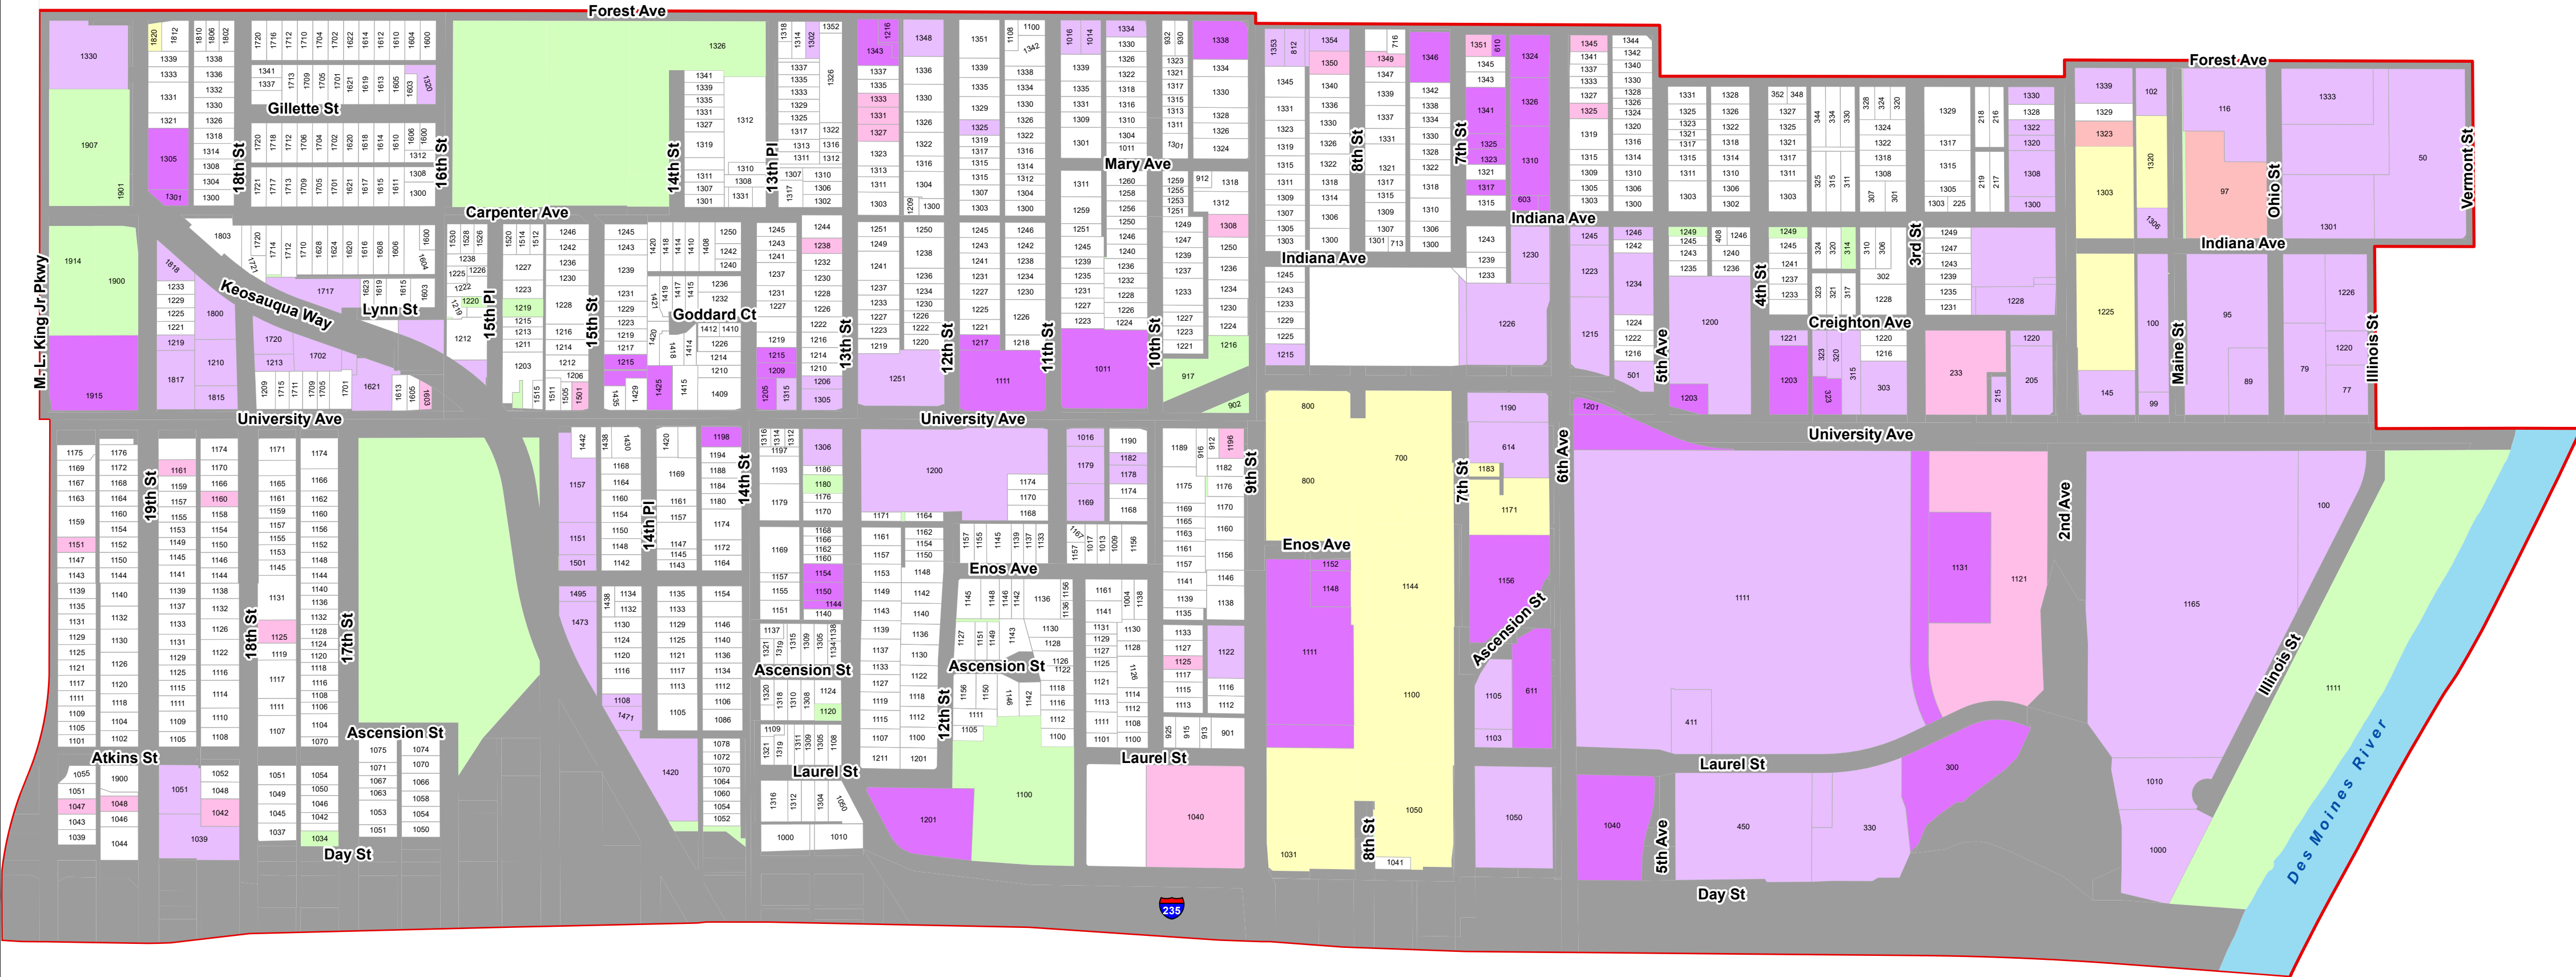

# Des Moines Precinct 30

Des Moines Precinct 30  
 US Congress: 3  
 Iowa State Senate: 17  
 Iowa House of Representative: 34  
 County Supervisor: 5  
 School District: Des Moines Independent - Director 2  
 Municipality: Des Moines - Ward 1  
 Community College Director: 7

## Legend

- Roads
- Water
- Type**
- CONDO
- Commercial
- Commercial/Exempt Co
- Commercial/Multi-Res
- Exempt Commercial
- Exempt Multi-Res
- Exempt Residential
- Government
- Industrial
- Multi-Residential
- Residential
- School

0

0.5

1

Miles

This precinct is valid from 2022 through 2031. This PDF will not be updated. This map has been created as described in precinct legal description ordinances. Precinct level maps have not been printed and therefore are not available for purchase. Individuals may reproduce this map at their own expense without restrictions. Digital source files are not available from the Election Office.