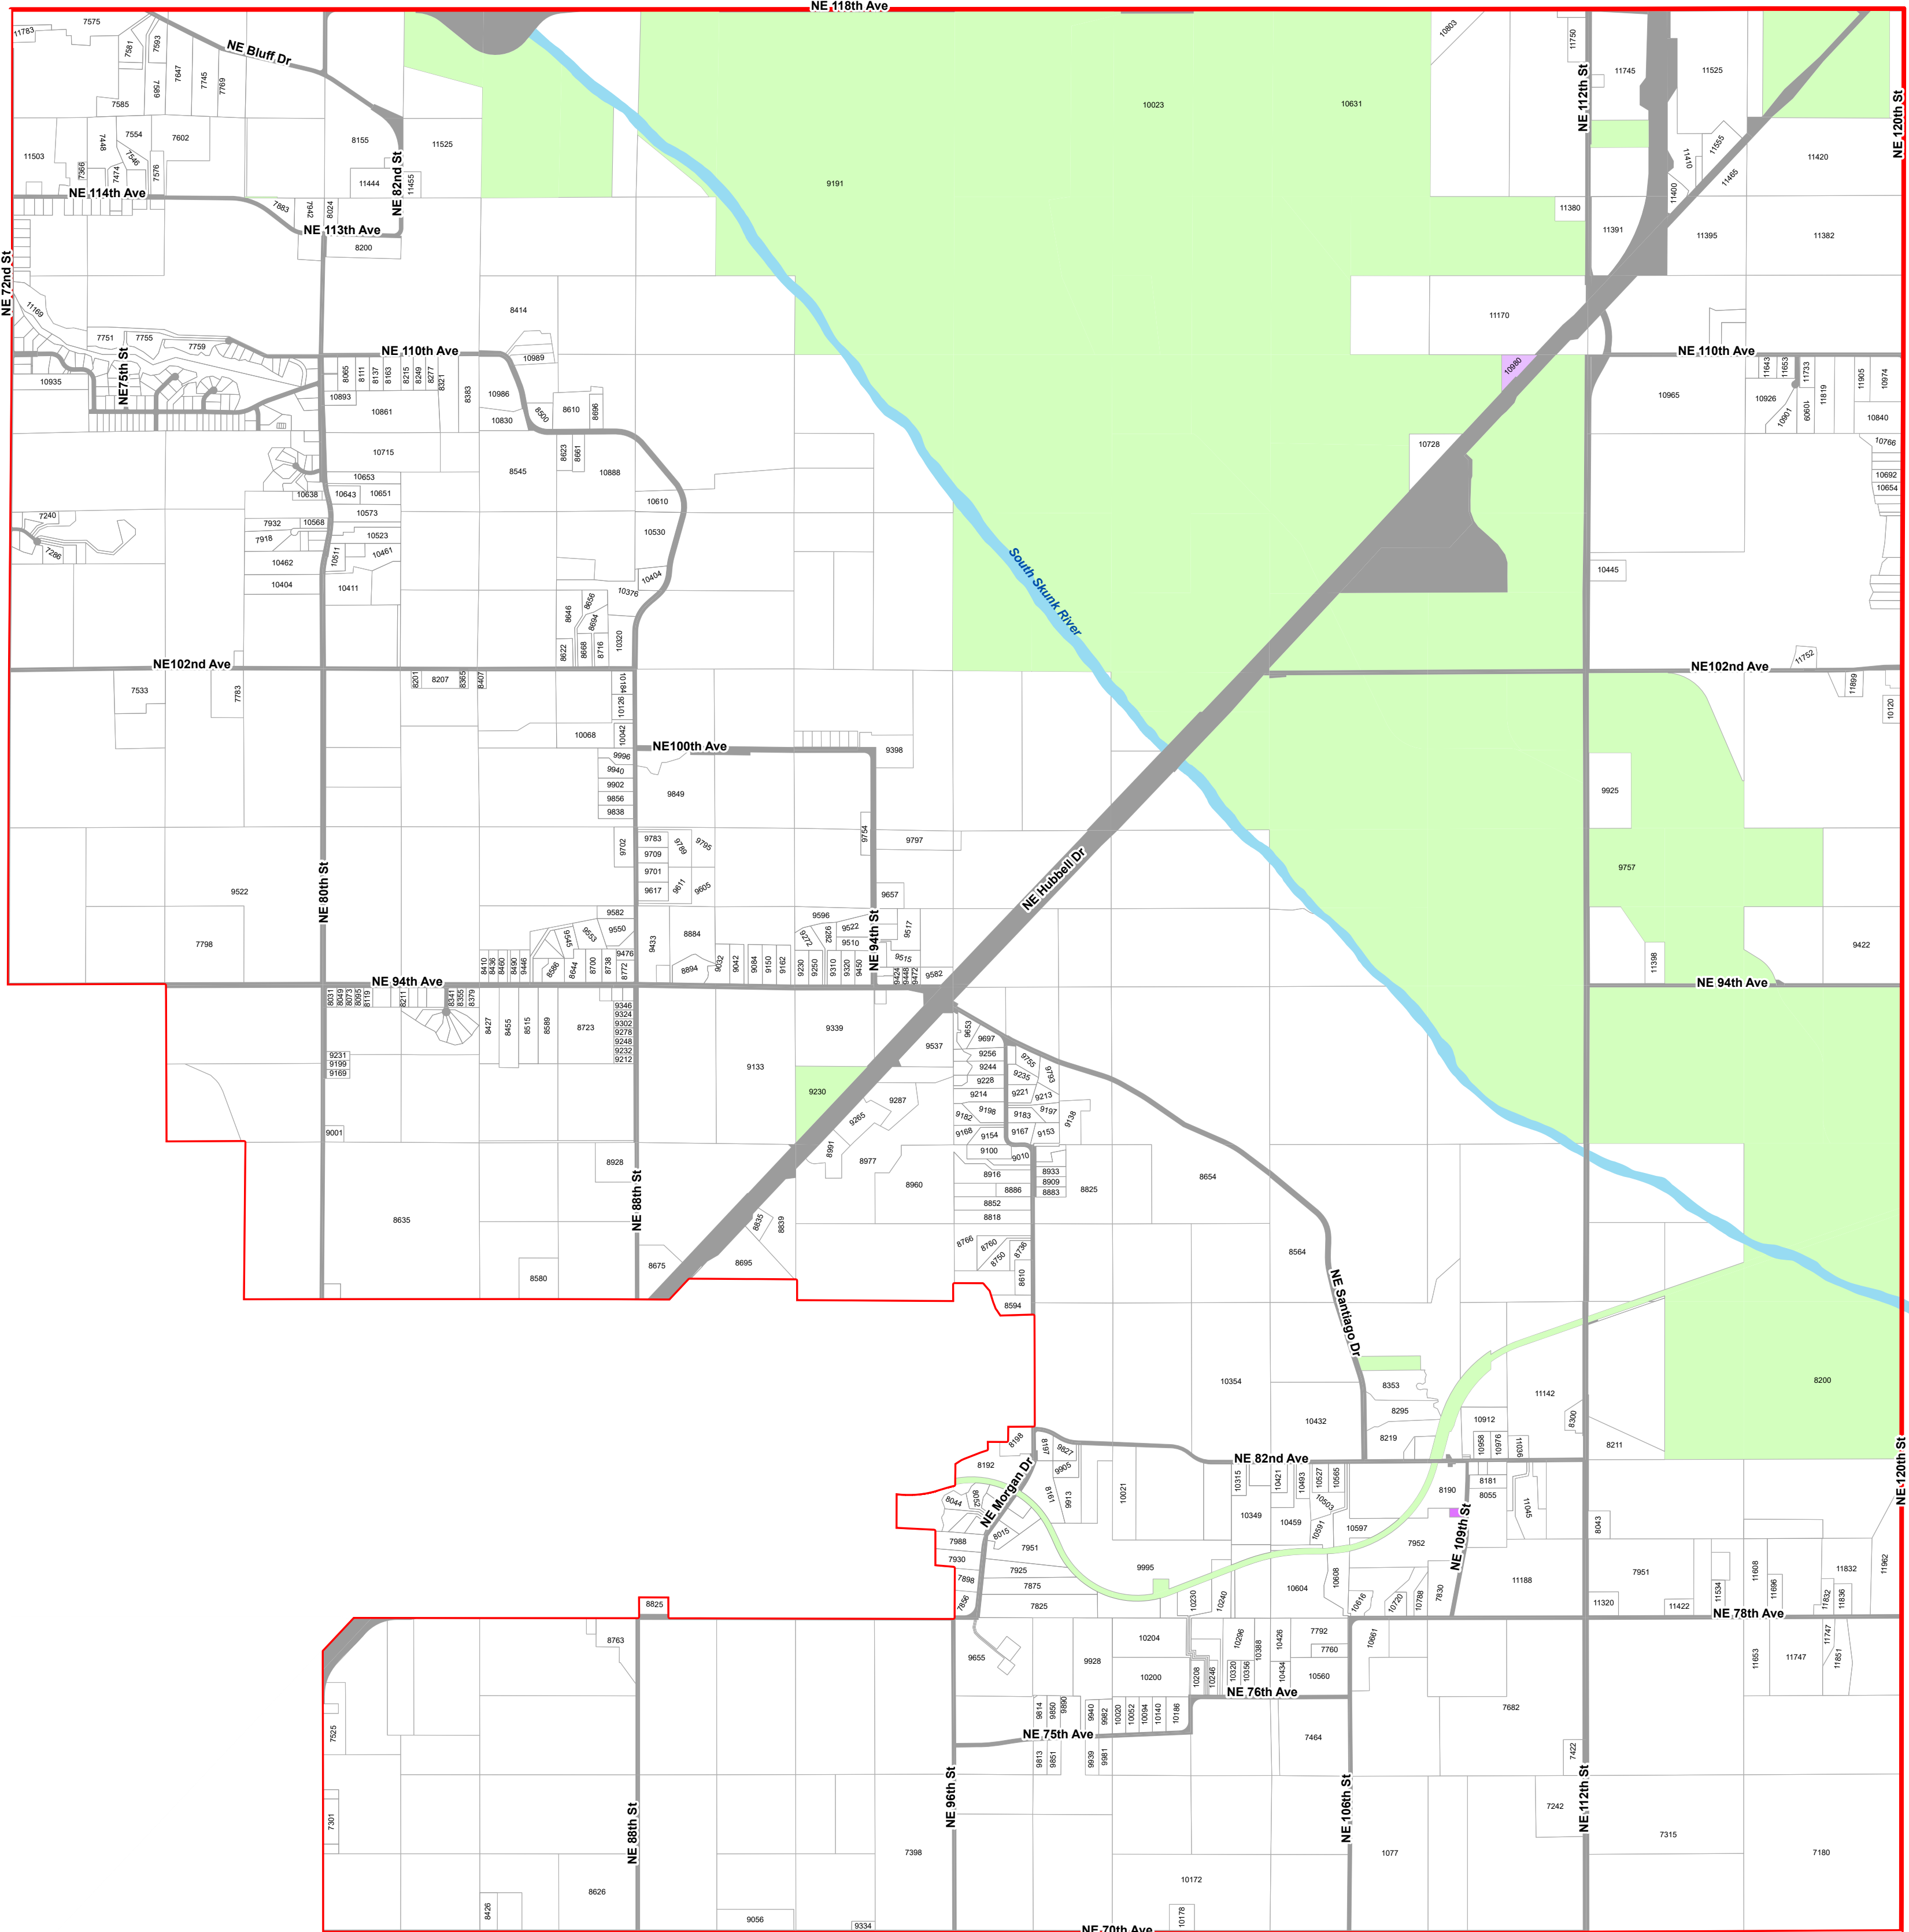

# Franklin Precinct 1

Franklin-1  
 US Congress: 3  
 Iowa State Senate: 23  
 Iowa House of Representative: 45  
 County Supervisor: 2  
 School District: Bondurant-Farrar Community  
 Township: Franklin  
 Community College Director: TBD

- Legend**
- Roads
  - Water
- Type**
- Ag Dwelling/Agriculture
  - Agriculture
  - Commercial
  - Exempt Commercial
  - Government
  - Residential

This precinct is valid from 2022 through 2031. This PDF will not be updated.  
 This map has been created as described in precinct legal description ordinances.  
 Precinct level maps have not been printed and therefore are not available for purchase.  
 Individuals may reproduce this map at their own expense without restrictions.  
 Digital source files are not available from the Election Office.