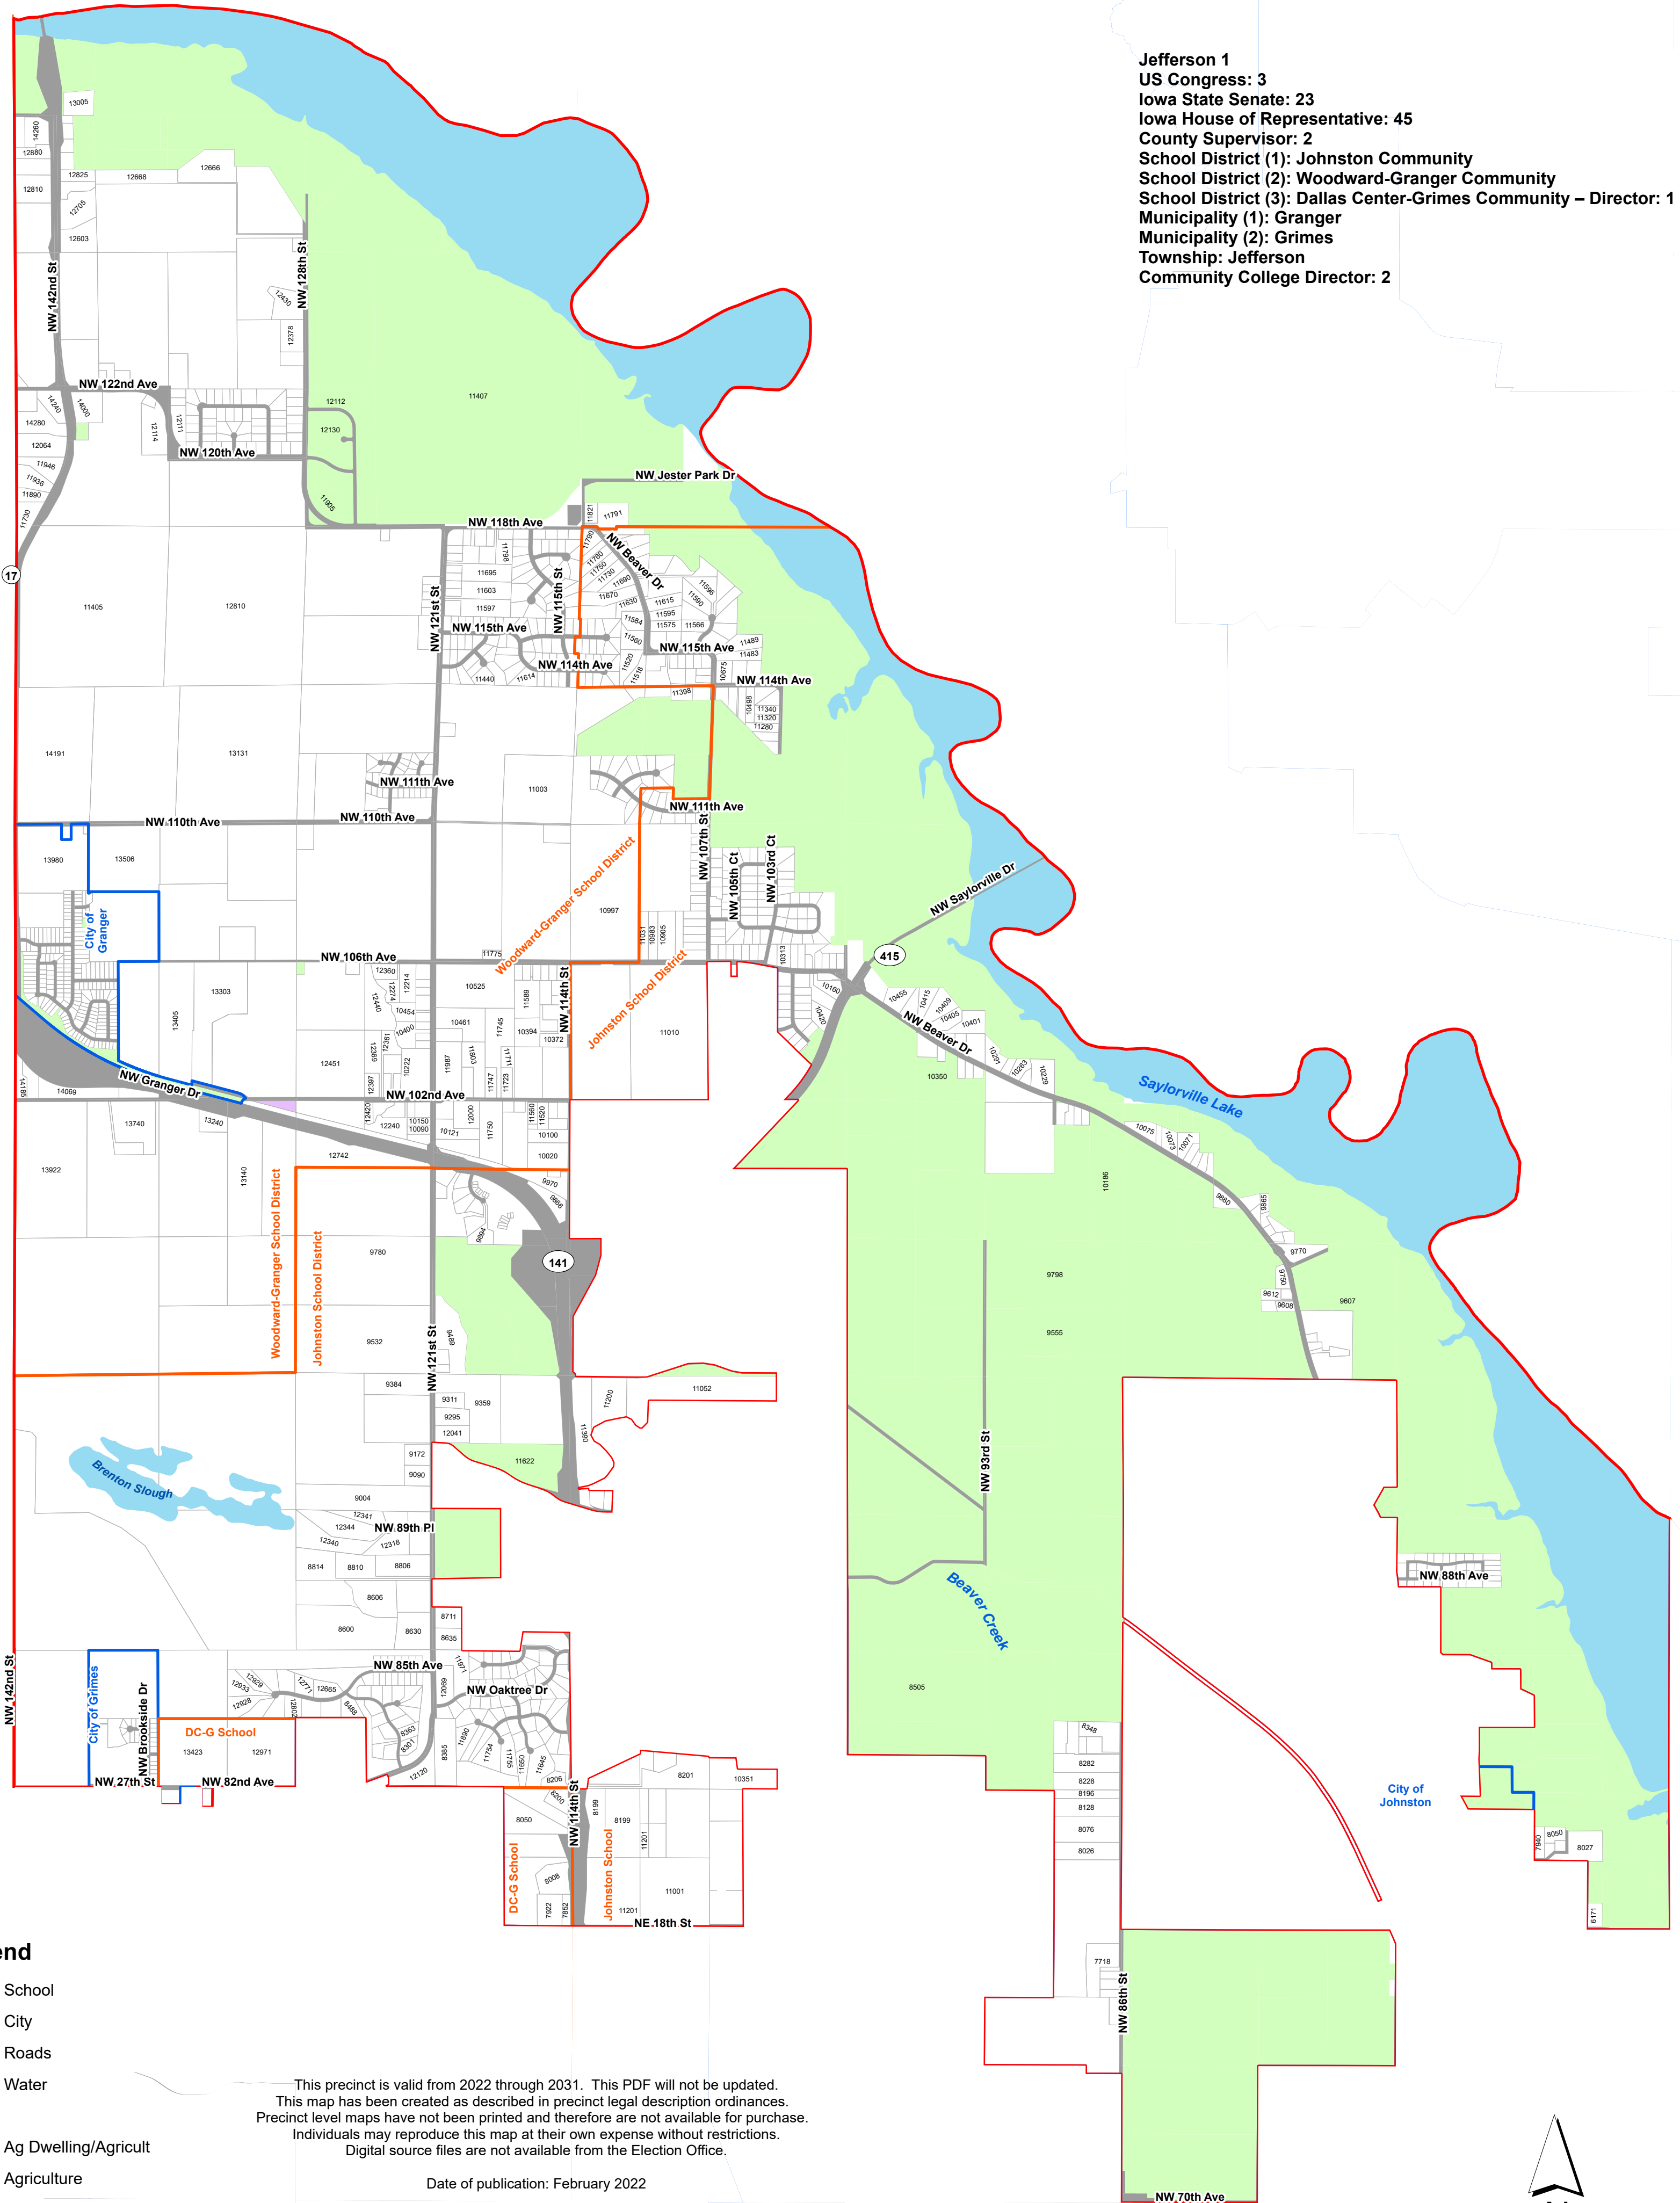

Jefferson Precinct 1

Jefferson 1
US Congress: 3
Iowa State Senate: 23
Iowa House of Representative: 45
County Supervisor: 2
School District (1): Johnston Community
School District (2): Woodward-Granger Community
School District (3): Dallas Center-Grimes Community – Director: 1
Municipality (1): Granger
Municipality (2): Grimes
Township: Jefferson
Community College Director: 2

- Legend**
- School
 - City
 - Roads
 - Water
- Type**
- Ag Dwelling/Agriculture
 - Agriculture
 - Commercial
 - Government
 - Residential

This precinct is valid from 2022 through 2031. This PDF will not be updated.
 This map has been created as described in precinct legal description ordinances.
 Precinct level maps have not been printed and therefore are not available for purchase.
 Individuals may reproduce this map at their own expense without restrictions.
 Digital source files are not available from the Election Office.