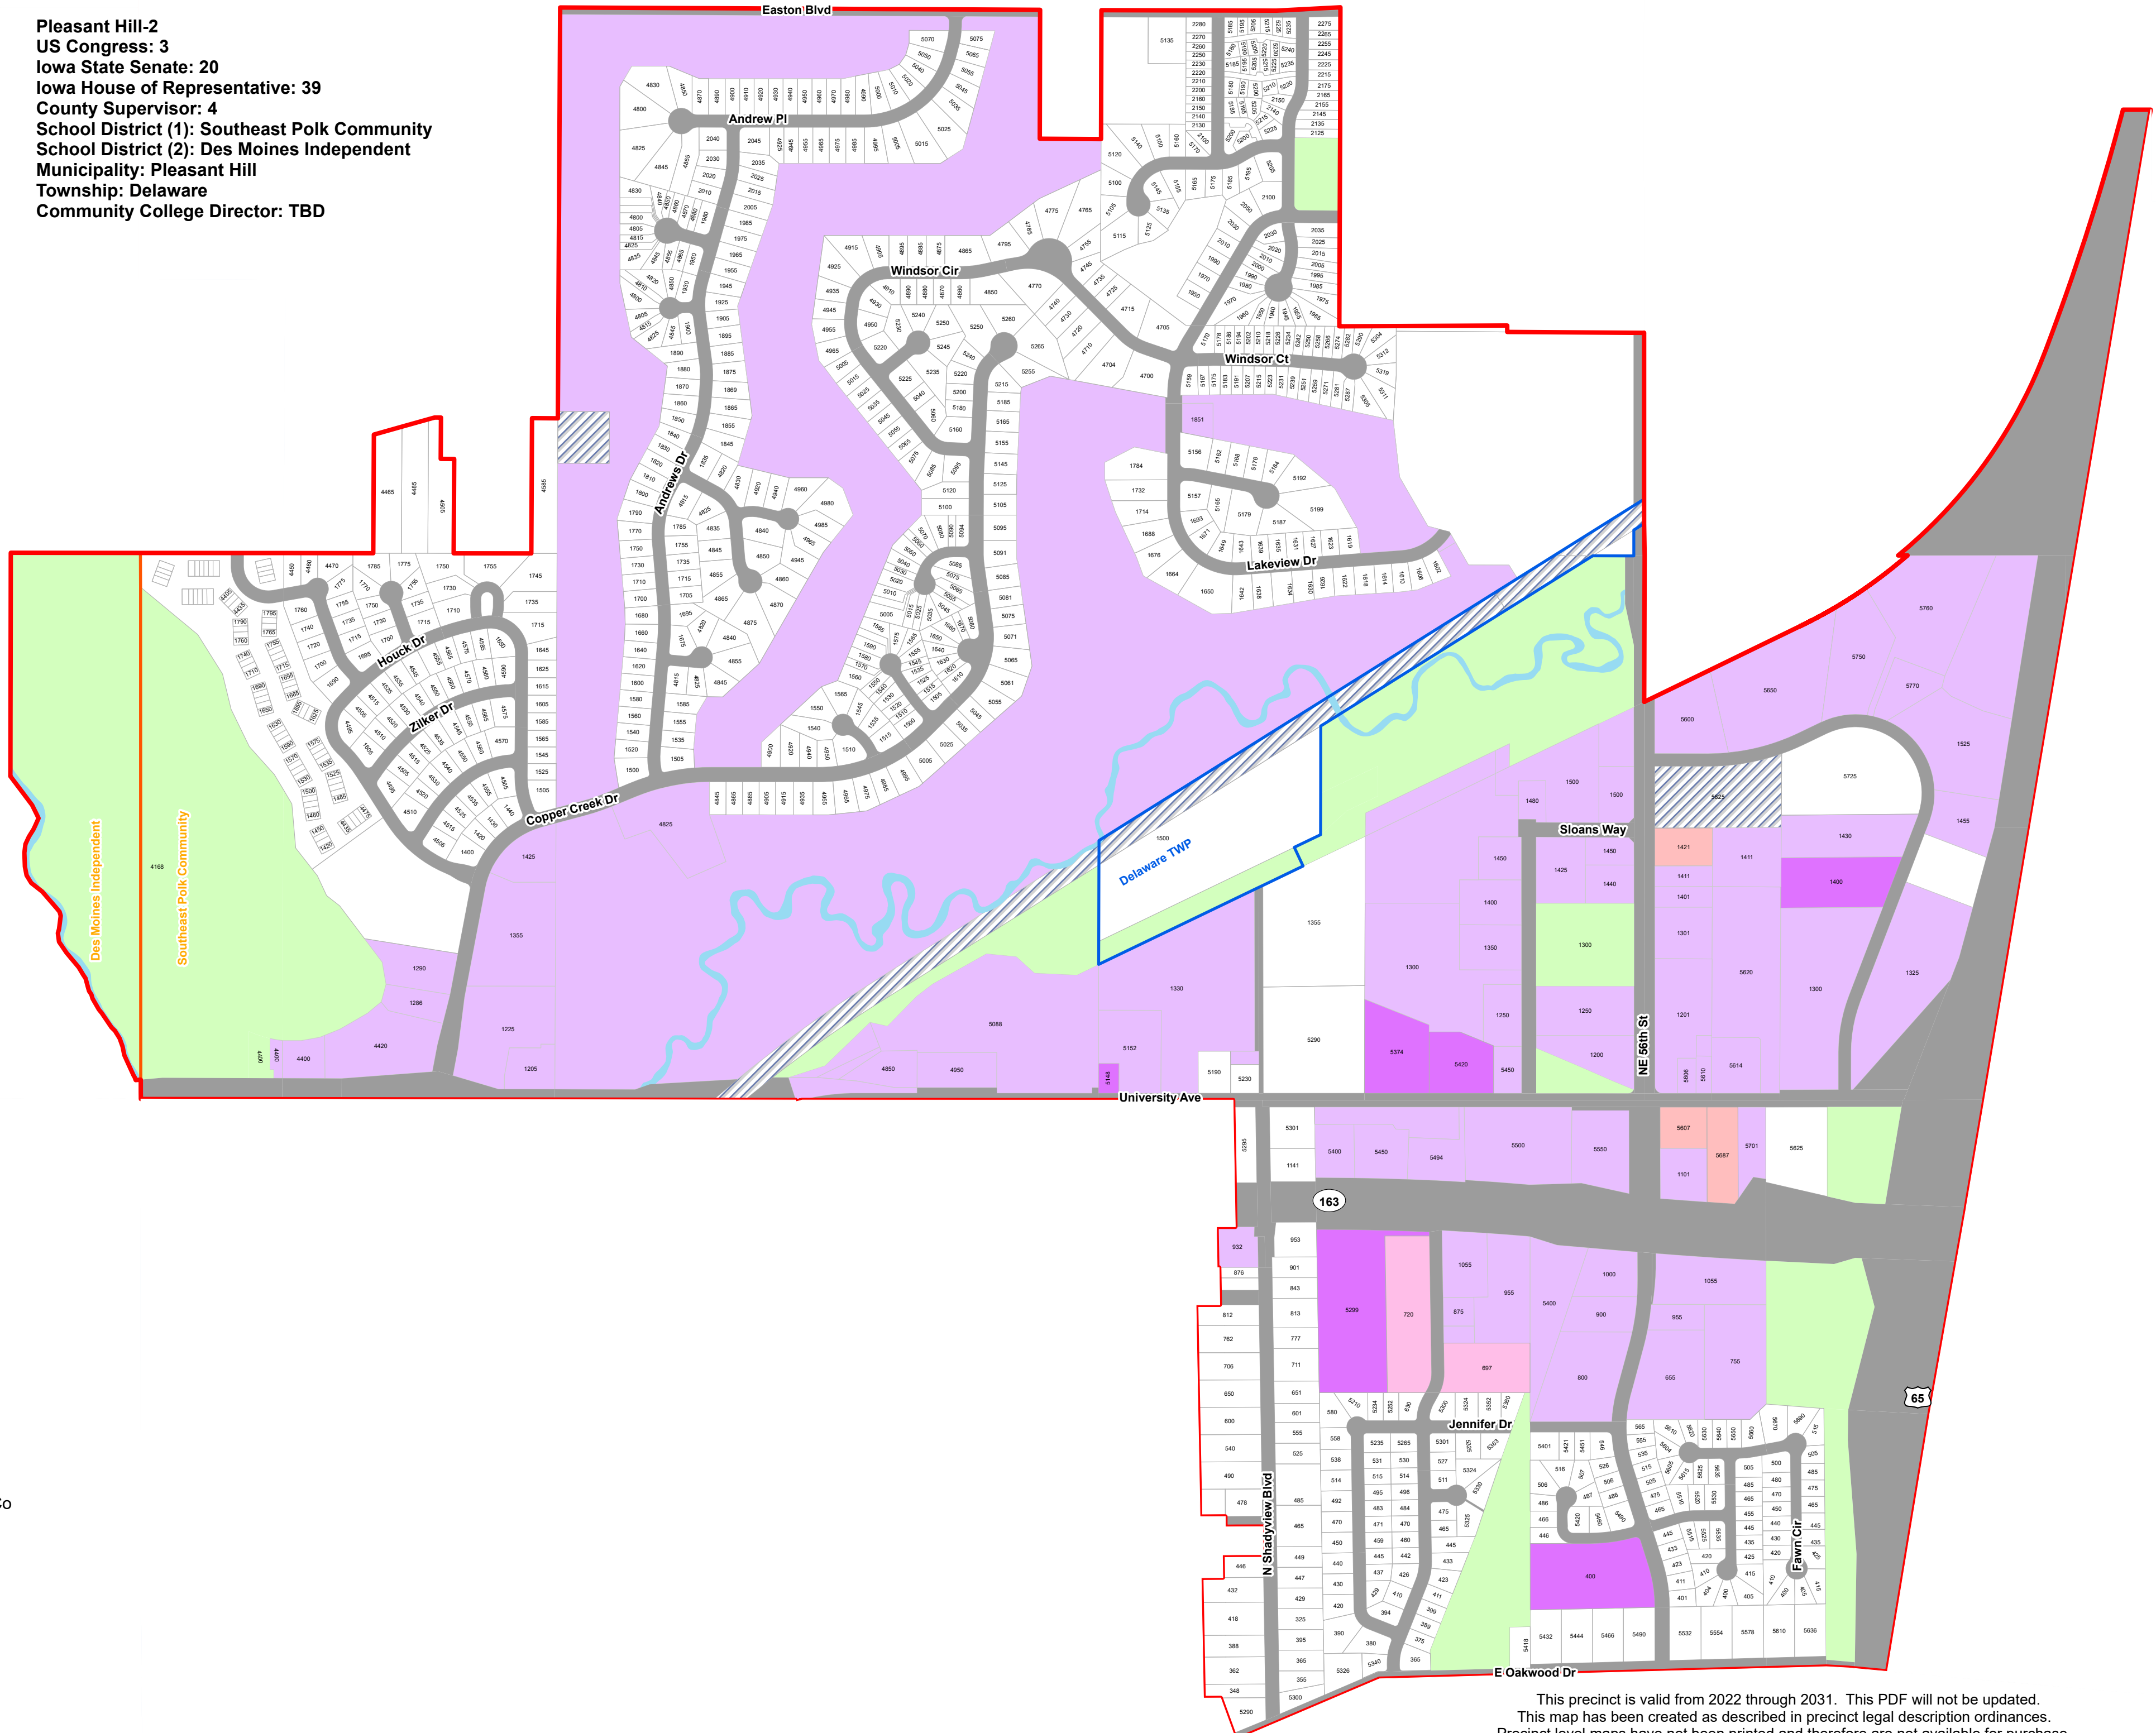

# Pleasant Hill Precinct 2

**Pleasant Hill-2**  
**US Congress: 3**  
**Iowa State Senate: 20**  
**Iowa House of Representative: 39**  
**County Supervisor: 4**  
**School District (1): Southeast Polk Community**  
**School District (2): Des Moines Independent**  
**Municipality: Pleasant Hill**  
**Township: Delaware**  
**Community College Director: TBD**

## Legend

- School
- City
- Roads
- Water
- Type**
- Agriculture
- CONDO
- Commercial
- Commercial/Exempt Co
- Commercial/Multi-Res
- Exempt Commercial
- Exempt Residential
- Government
- Industrial
- Multi-Residential
- Residential
- Utility Reference

0

0.5

1

Miles

This precinct is valid from 2022 through 2031. This PDF will not be updated.  
 This map has been created as described in precinct legal description ordinances.  
 Precinct level maps have not been printed and therefore are not available for purchase.  
 Individuals may reproduce this map at their own expense without restrictions.  
 Digital source files are not available from the Election Office.