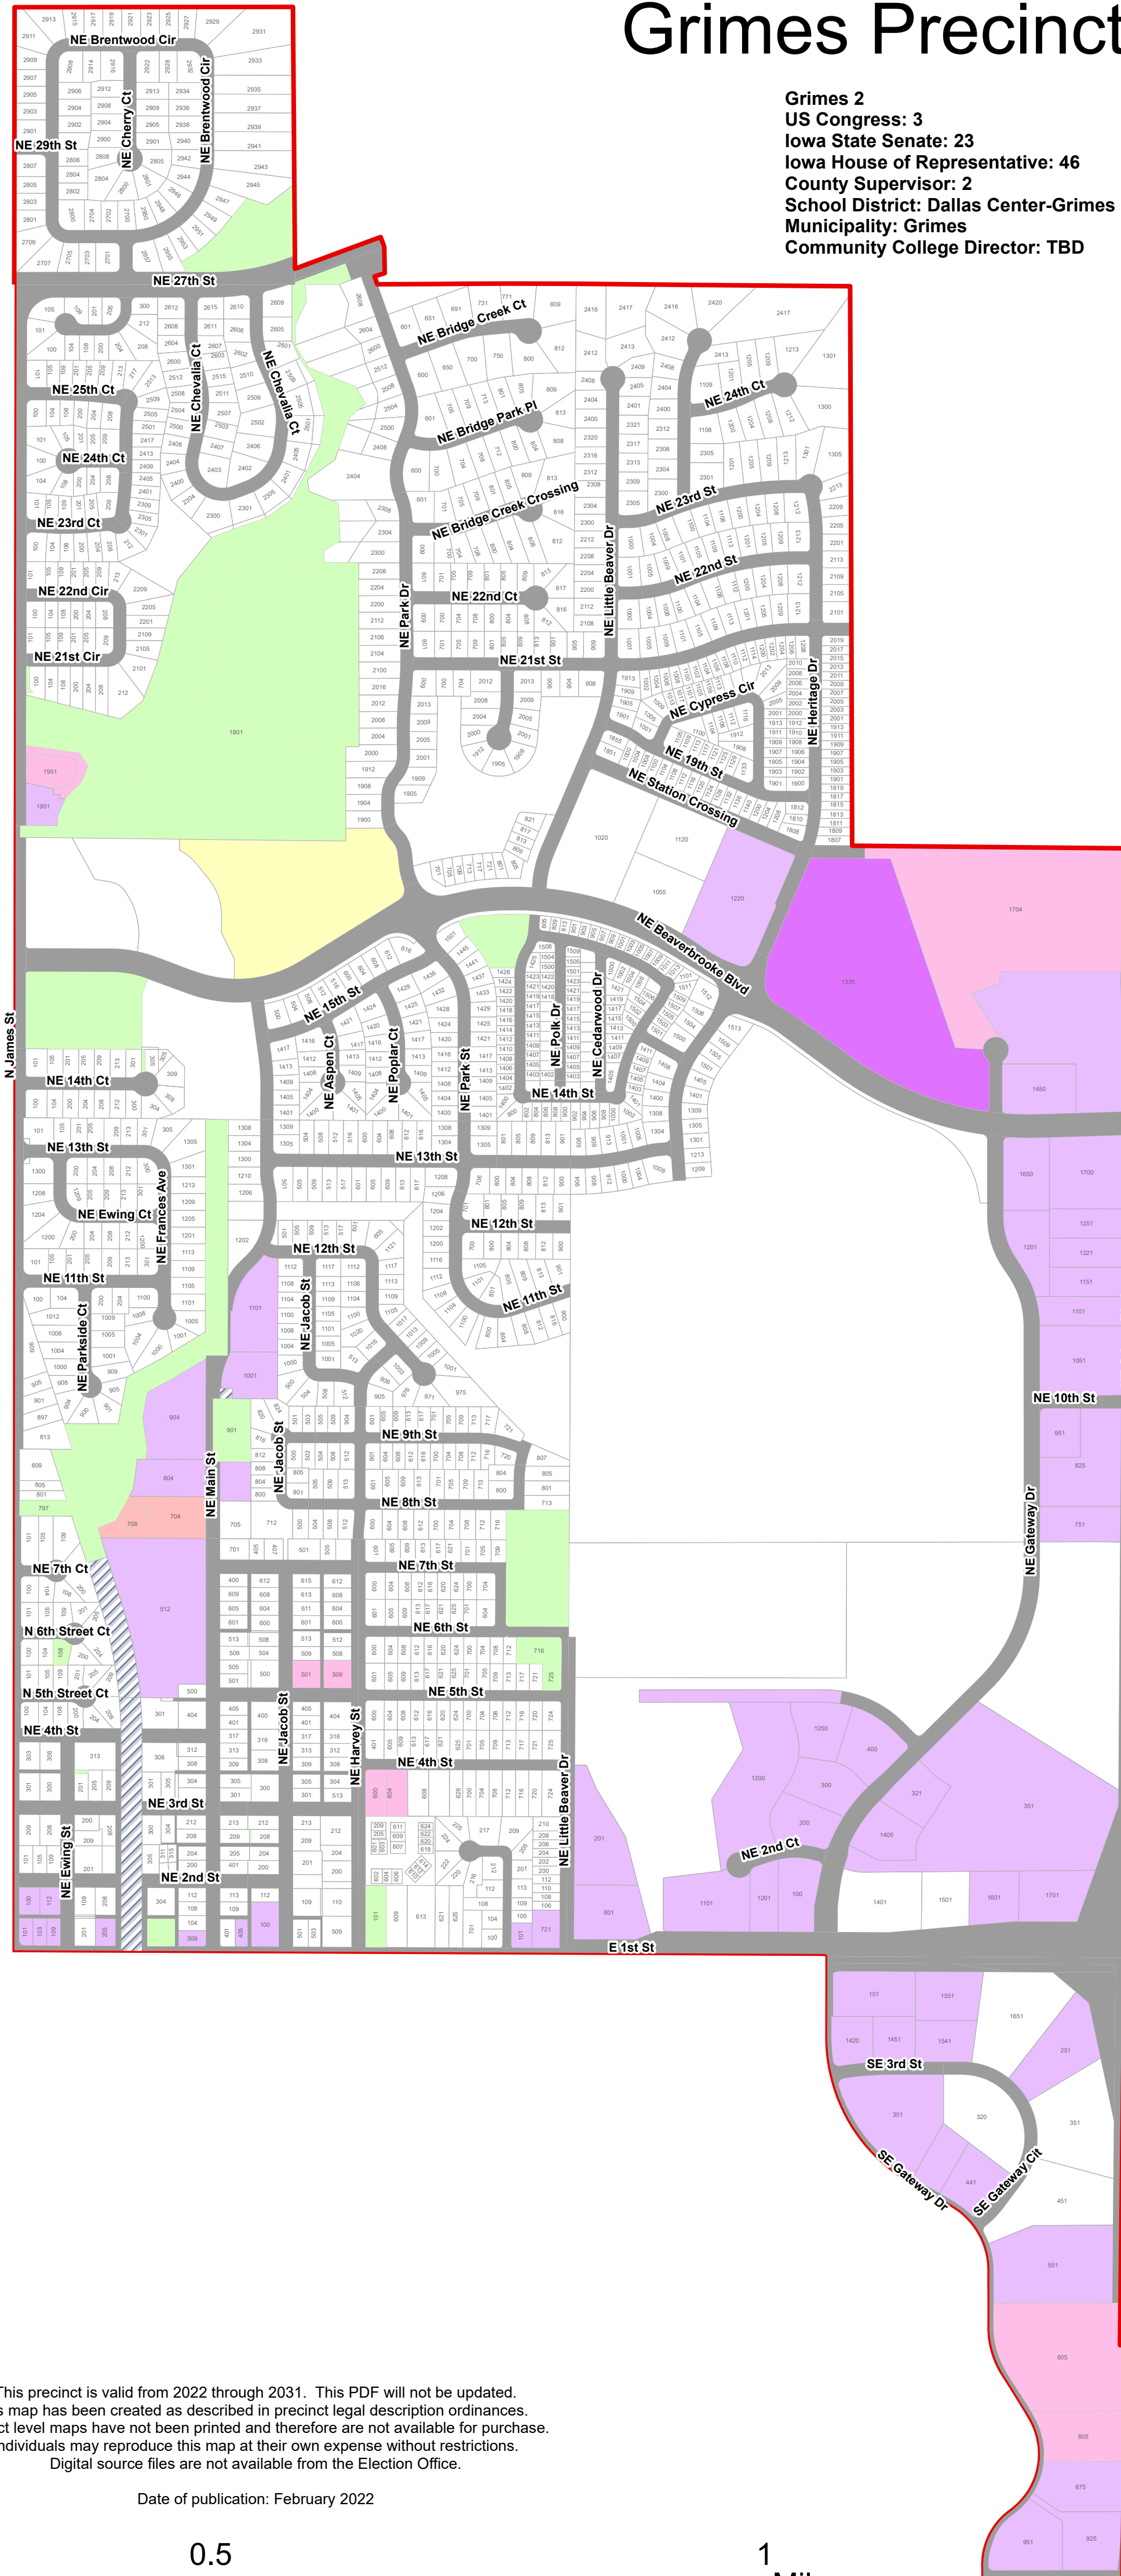

# Grimes Precinct 2

Grimes 2  
 US Congress: 3  
 Iowa State Senate: 23  
 Iowa House of Representative: 46  
 County Supervisor: 2  
 School District: Dallas Center-Grimes Community – Director: TBD  
 Municipality: Grimes  
 Community College Director: TBD

This precinct is valid from 2022 through 2031. This PDF will not be updated.  
 This map has been created as described in precinct legal description ordinances.  
 Precinct level maps have not been printed and therefore are not available for purchase.  
 Individuals may reproduce this map at their own expense without restrictions.  
 Digital source files are not available from the Election Office.