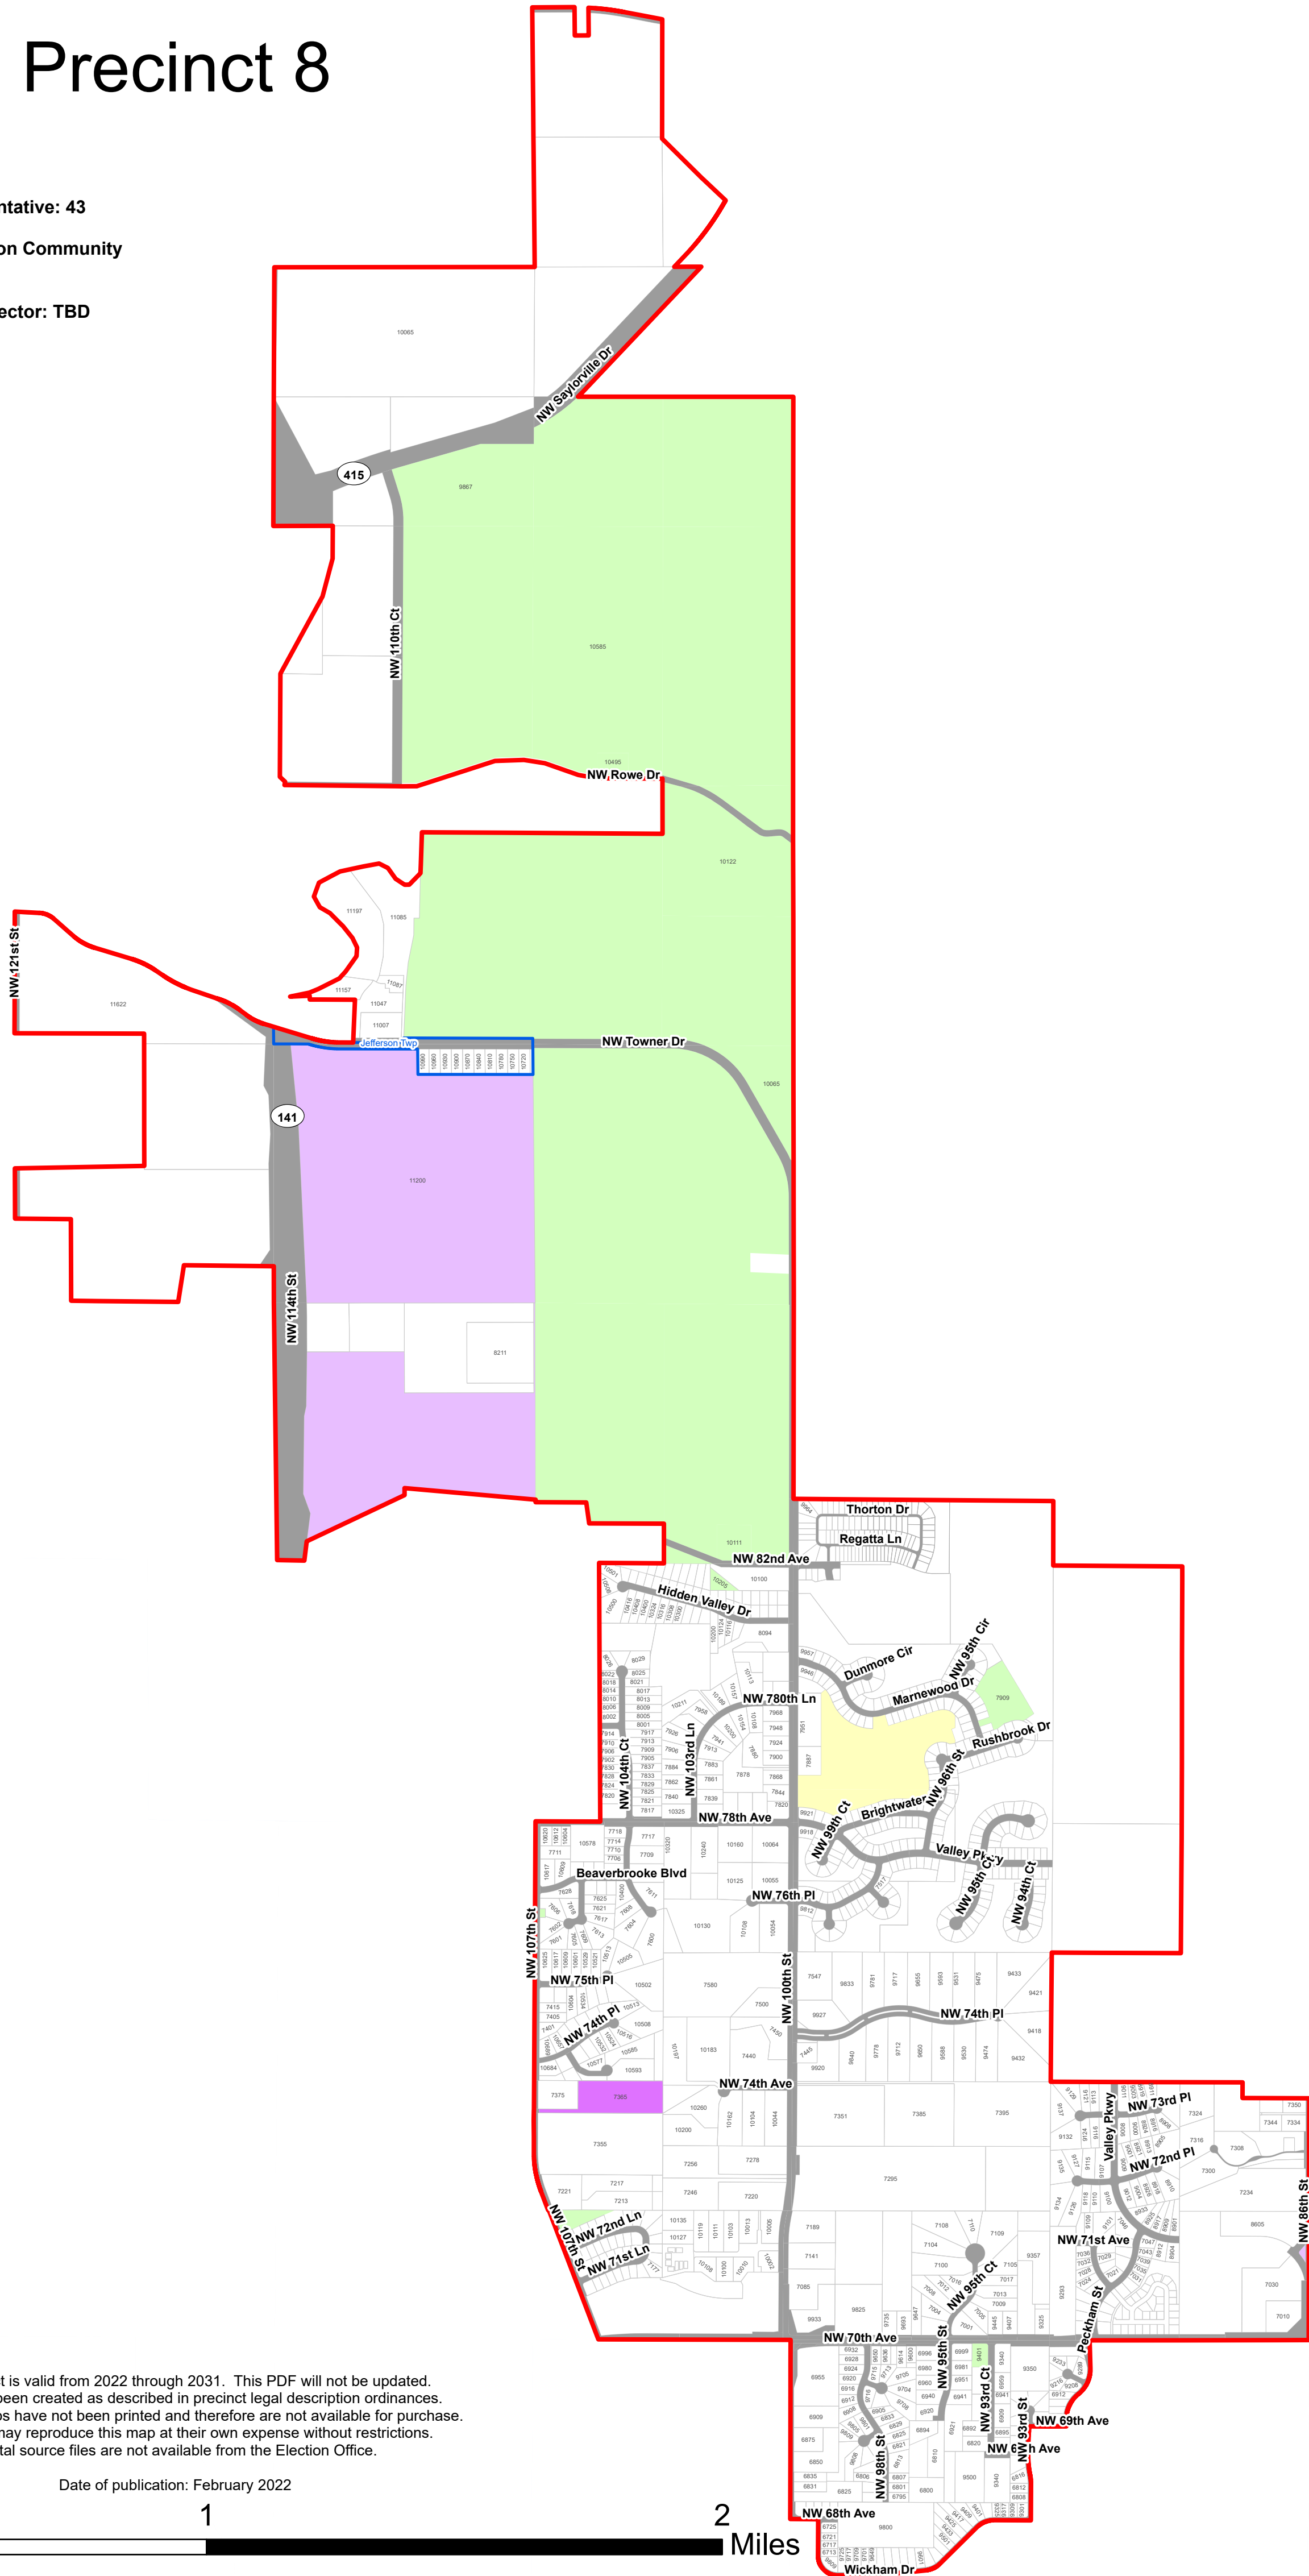

Johnston Precinct 8

Johnston 8
 US Congress: 3
 Iowa State Senate: 22
 Iowa House of Representative: 43
 County Supervisor: 2
 School District: Johnston Community
 Municipality: Johnston
 Township: Jefferson
 Community College Director: TBD

Legend

- City
- Roads
- Type**
- Ag Dwelling/Agriculture
- Agriculture
- Commercial
- Exempt Residential
- Government
- Residential
- School

This precinct is valid from 2022 through 2031. This PDF will not be updated. This map has been created as described in precinct legal description ordinances. Precinct level maps have not been printed and therefore are not available for purchase. Individuals may reproduce this map at their own expense without restrictions. Digital source files are not available from the Election Office.