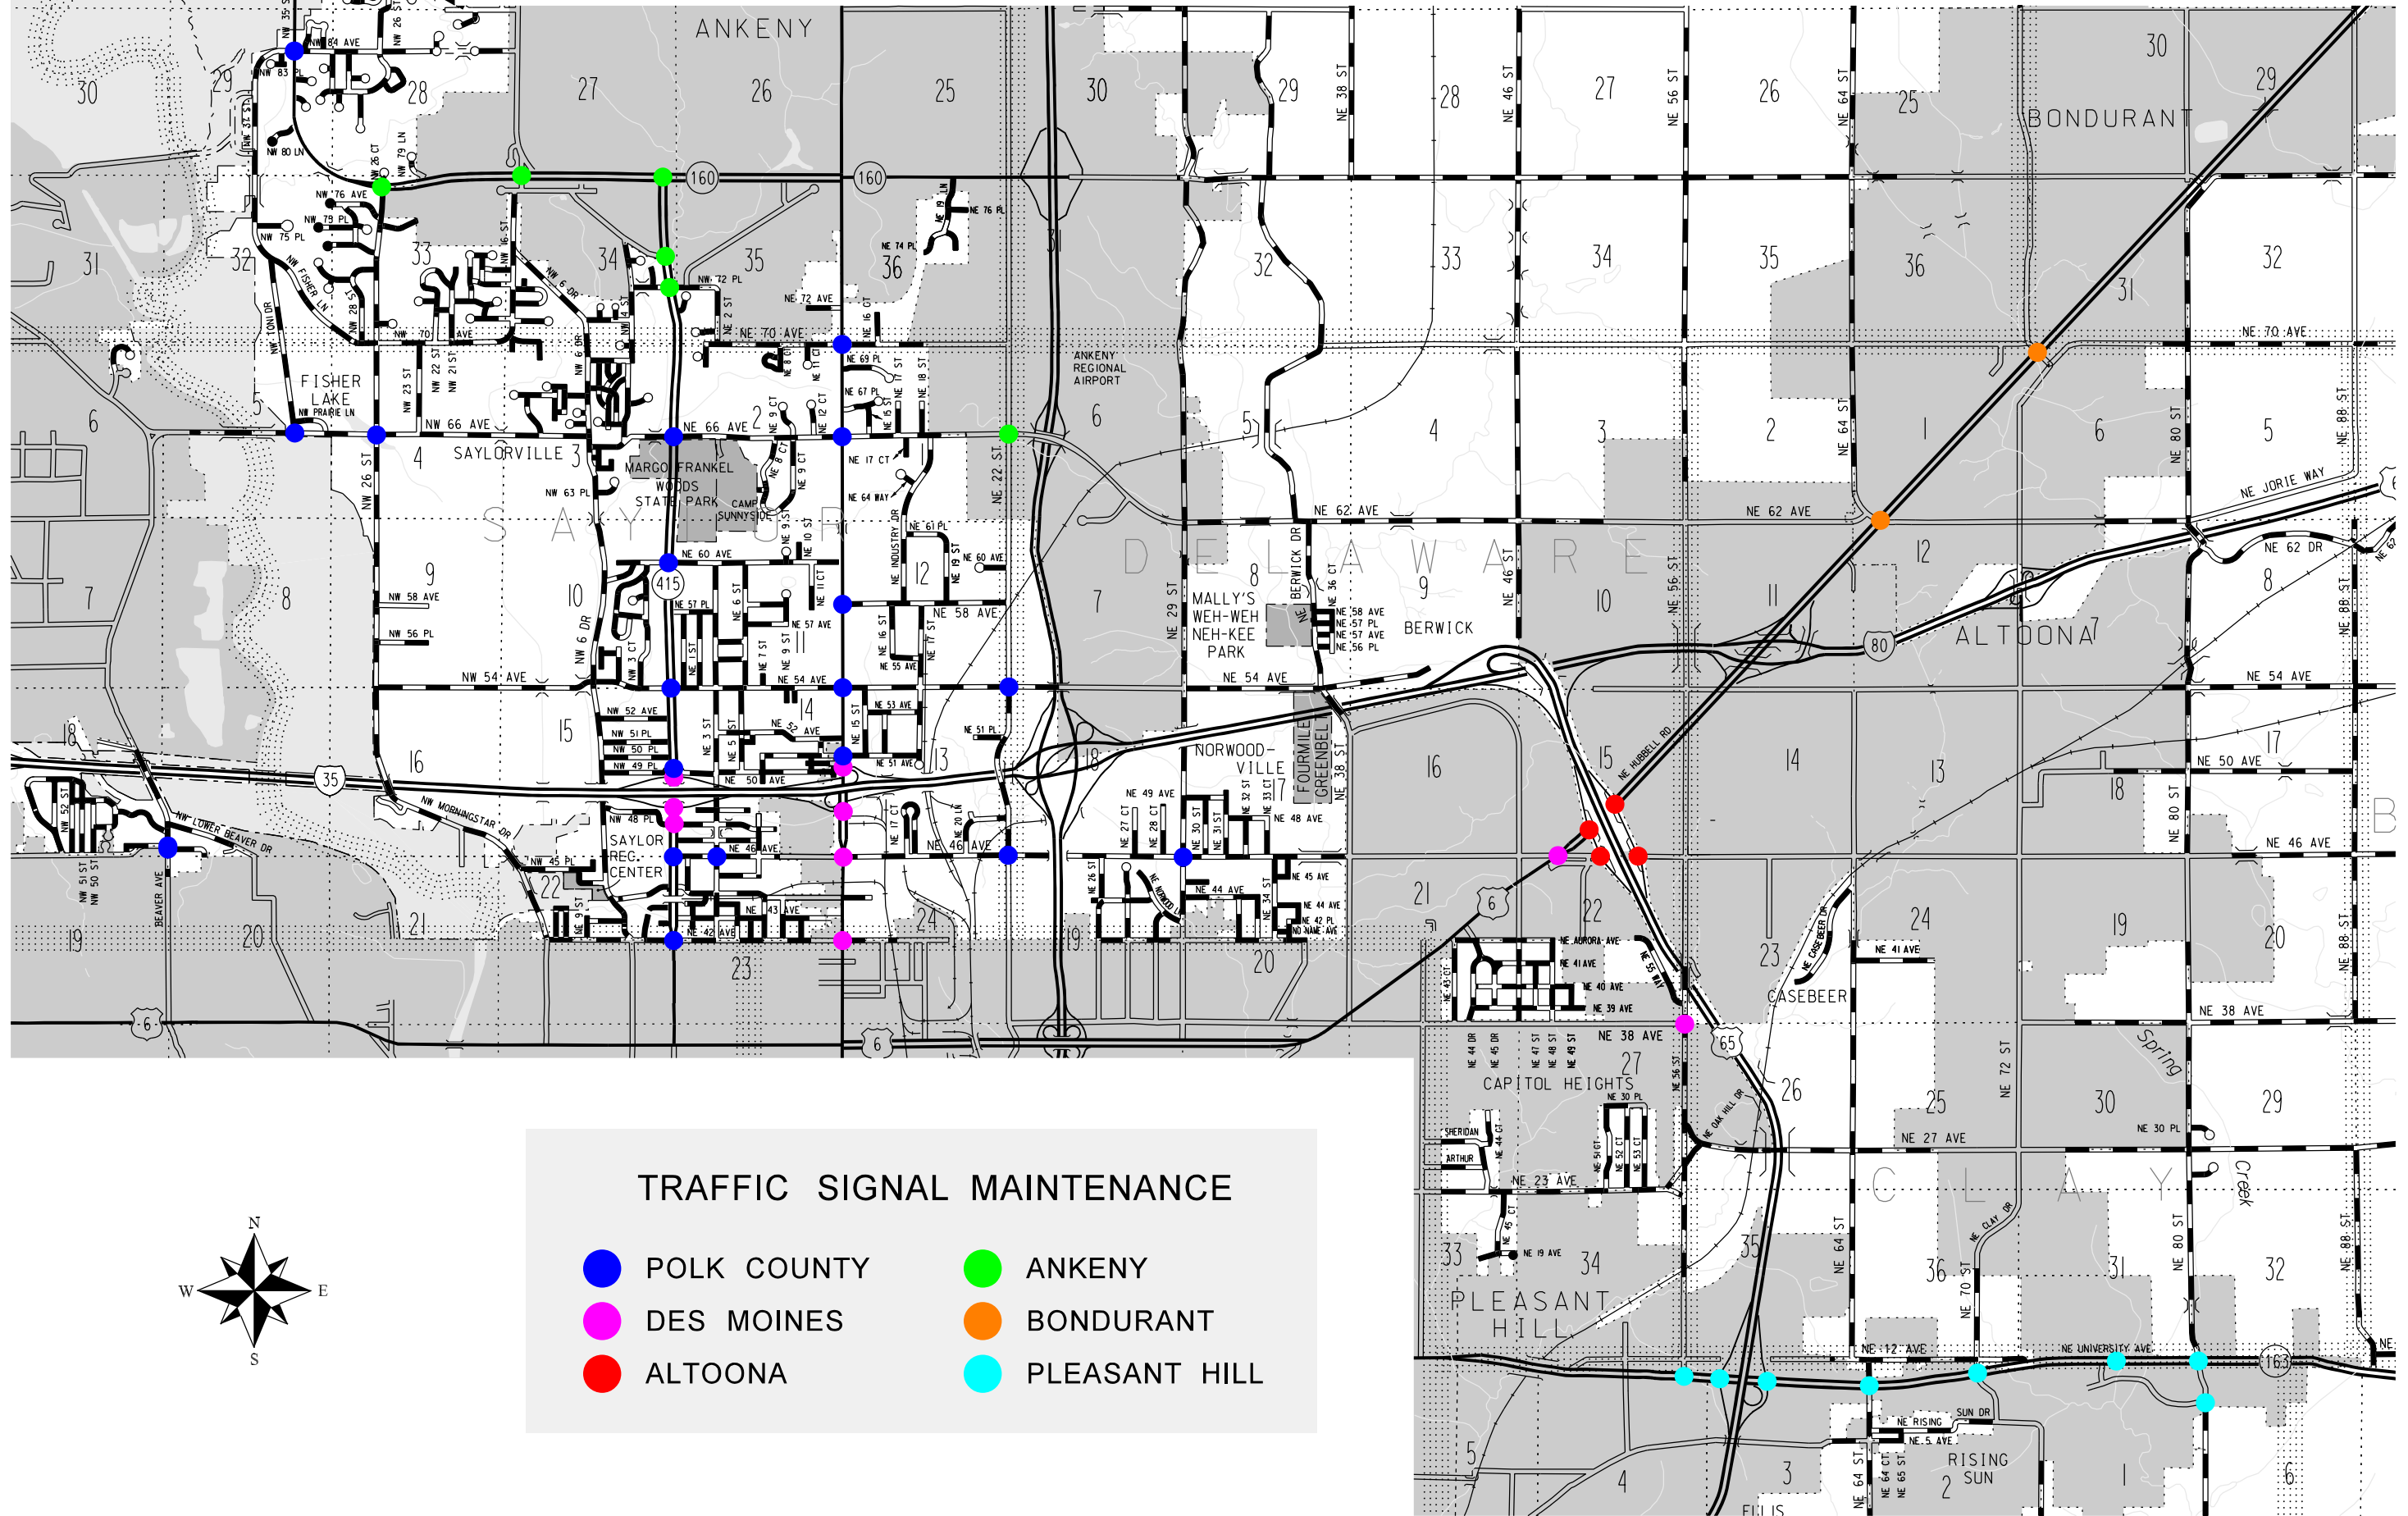

# TRAFFIC SIGNAL MAINTENANCE

## AS OF MARCH 2022

### TRAFFIC SIGNAL MAINTENANCE

- |                                                   |                                                   |
|---------------------------------------------------|---------------------------------------------------|
| <span style="color: blue;">●</span> POLK COUNTY   | <span style="color: green;">●</span> ANKENY       |
| <span style="color: magenta;">●</span> DES MOINES | <span style="color: orange;">●</span> BONDURANT   |
| <span style="color: red;">●</span> ALTOONA        | <span style="color: cyan;">●</span> PLEASANT HILL |