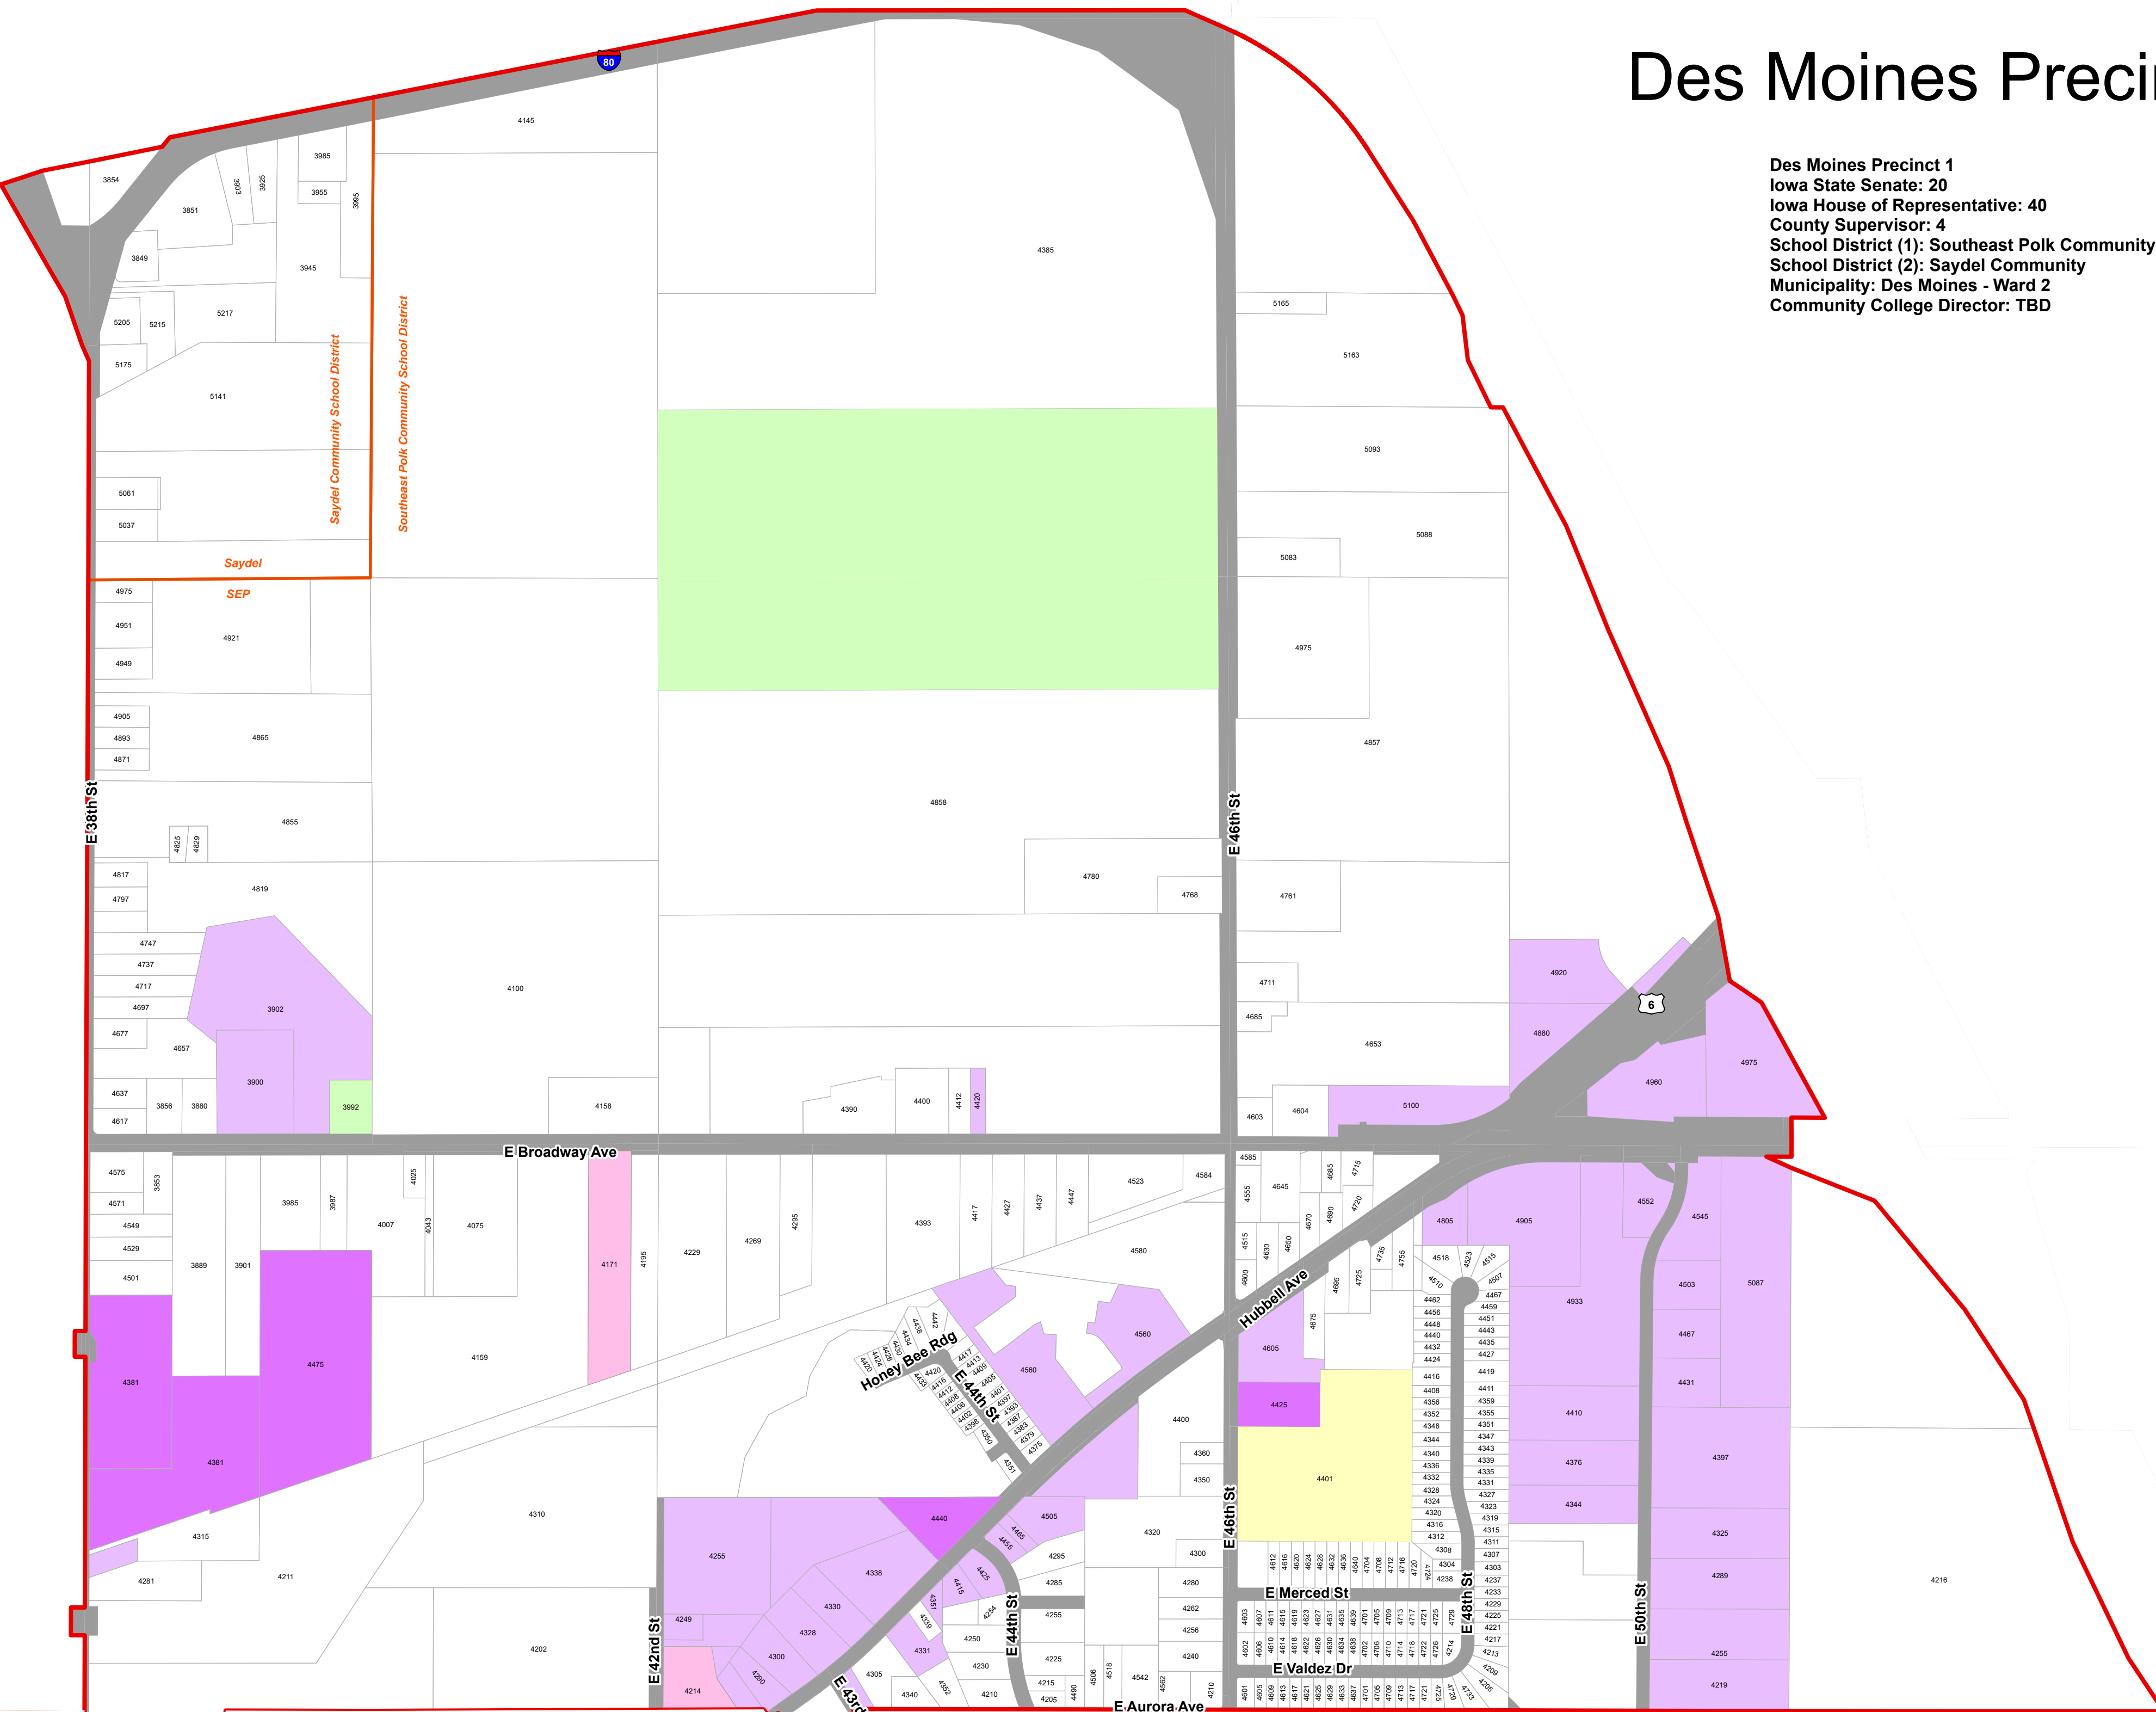

Des Moines Precinct 1

Des Moines Precinct 1
 Iowa State Senate: 20
 Iowa House of Representative: 40
 County Supervisor: 4
 School District (1): Southeast Polk Community
 School District (2): Saydel Community
 Municipality: Des Moines - Ward 2
 Community College Director: TBD

Legend

- School District
- Roads
- Water

Type

- Ag Dwelling/Agricult
- Agriculture
- CONDO
- Commercial
- Commercial/Multi-Res
- Exempt Commercial
- Government
- Multi-Residential
- Residential
- School

This precinct is valid from 2022 through 2031. This PDF will not be updated.
 This map has been created as described in precinct legal description ordinances.
 Precinct level maps have not been printed and therefore are not available for purchase.
 Individuals may reproduce this map at their own expense without restrictions.
 Digital source files are not available from the Election Office.