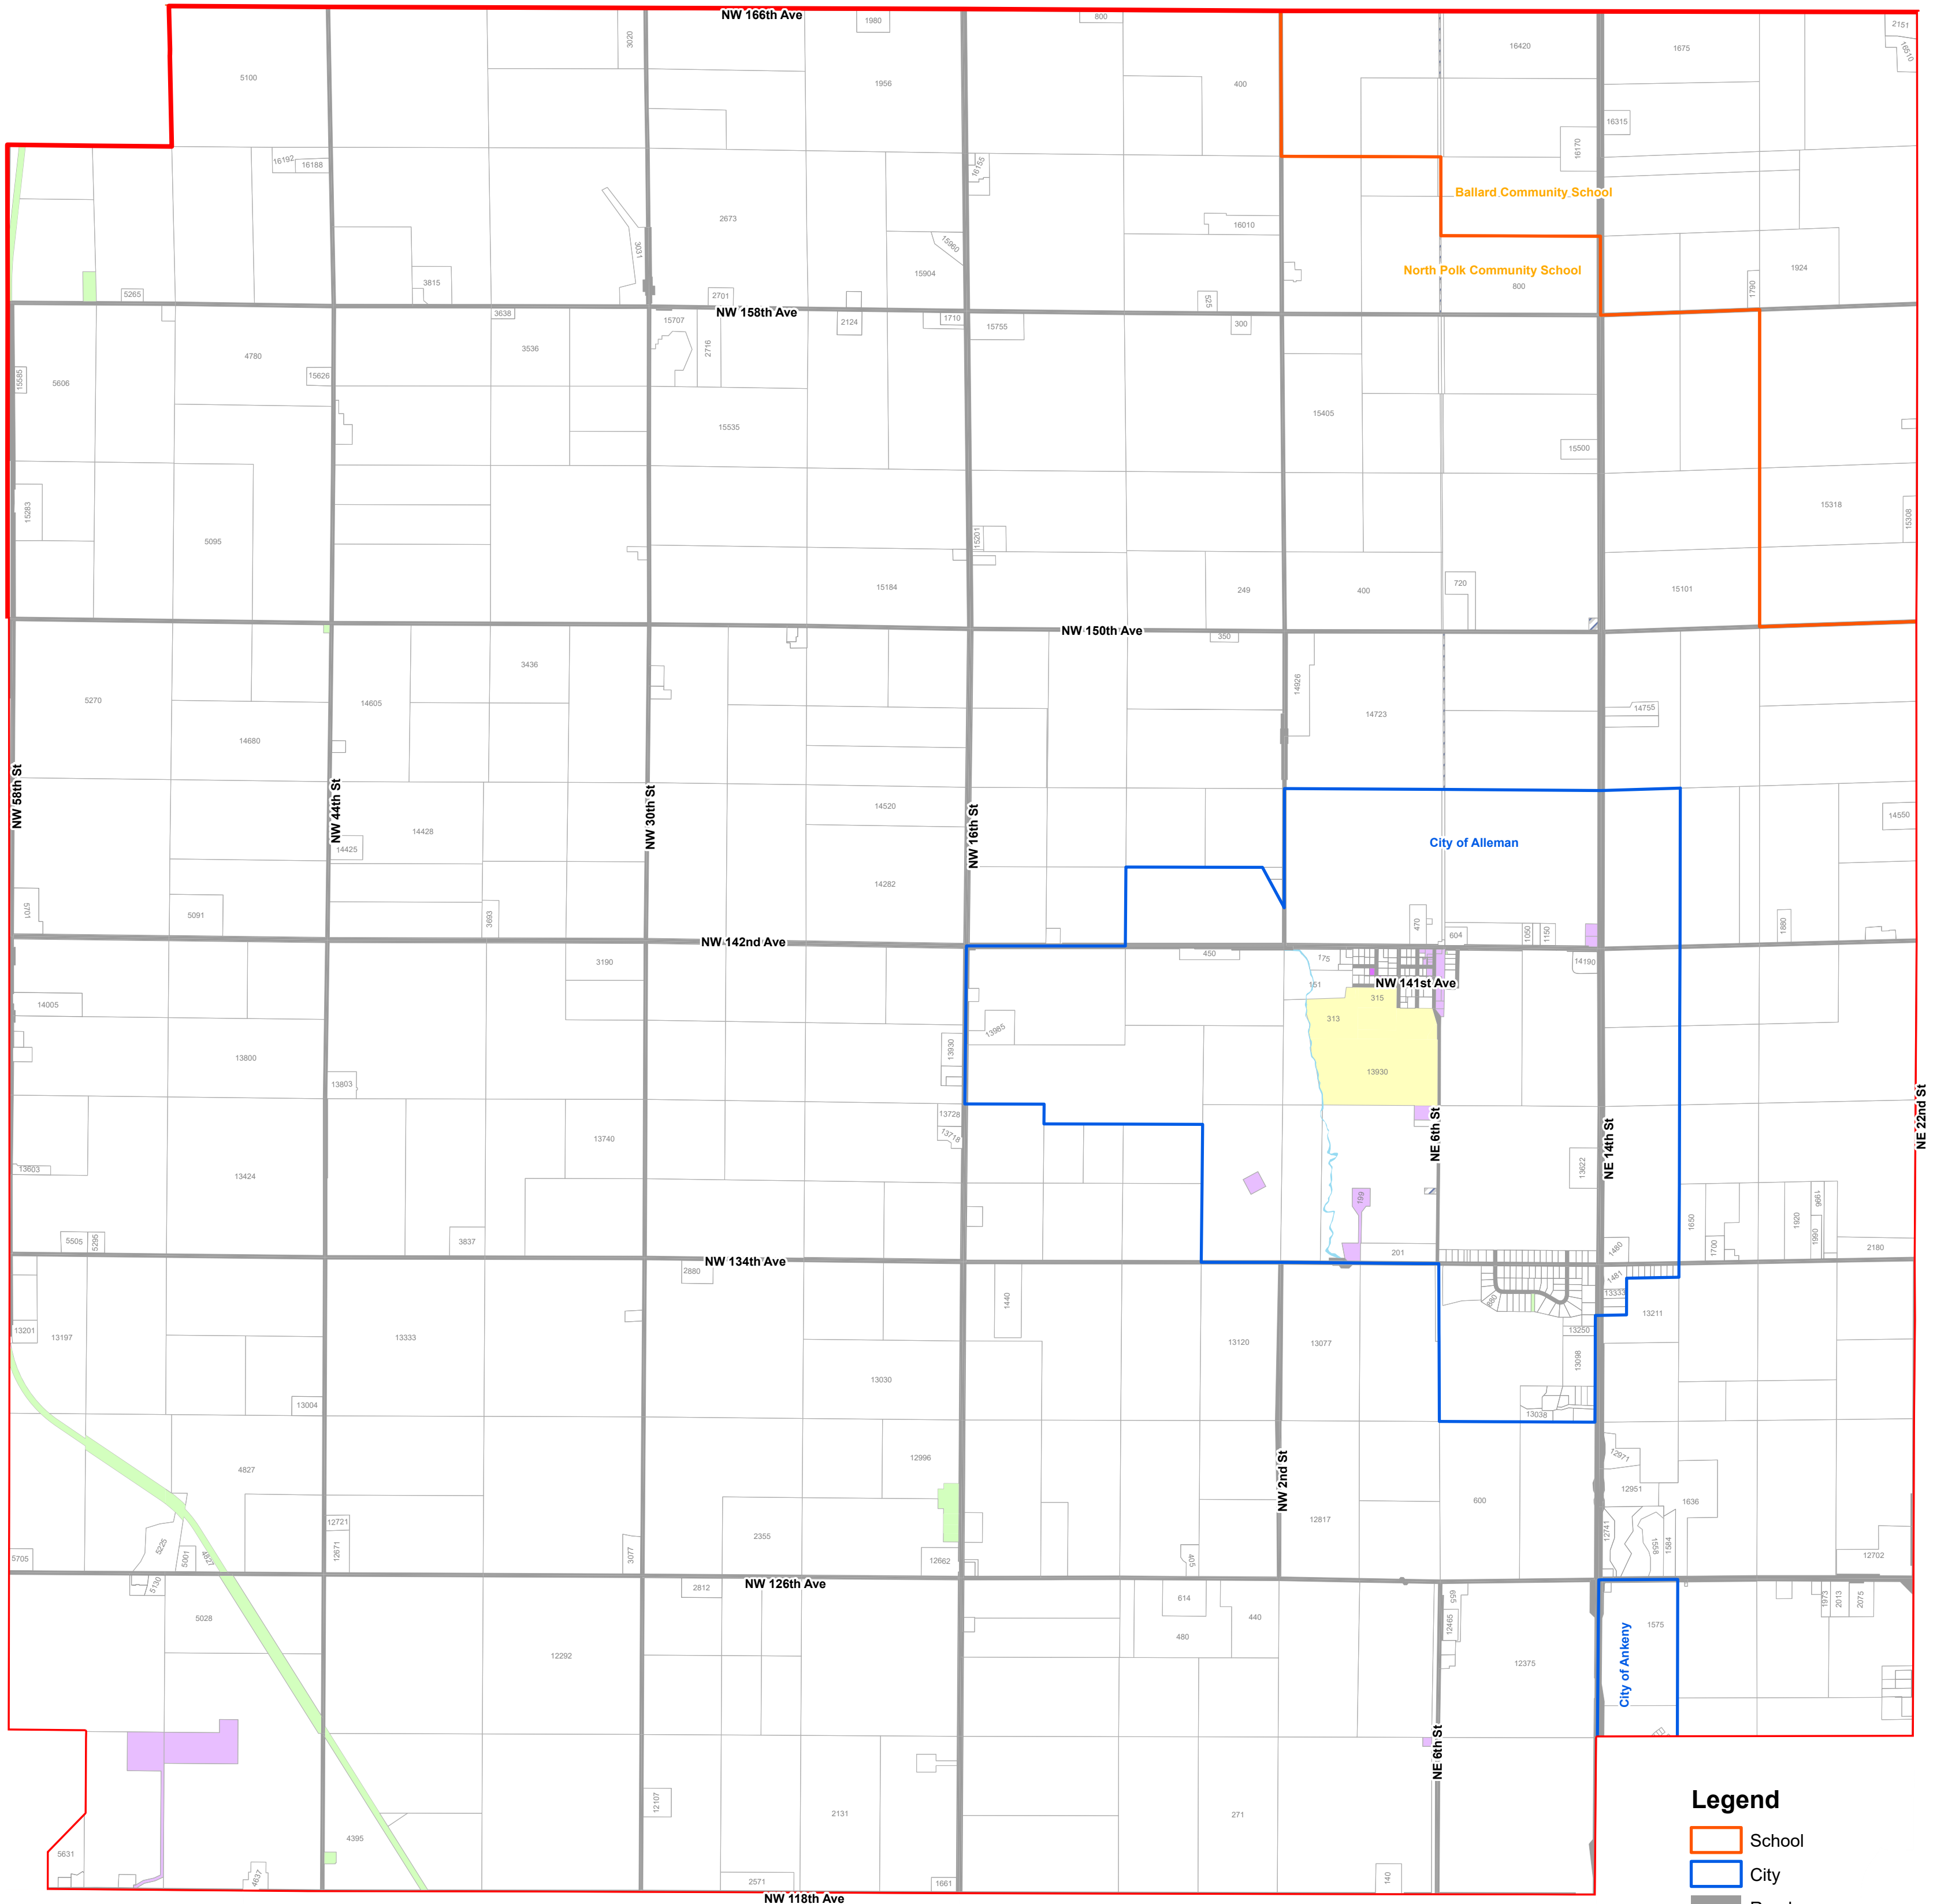

Alleman Precinct 1

Alleman-1
US Congress: 3
Iowa State Senate: 23
Iowa House of Representative: 45 County
Supervisor: 2
School District (1): North Polk Community
School District (2): Ballard Community
Municipality (1): Elkhart
Municipality (2): Ankeny
Township: Elkhart
Community College Director: TBD

Legend

- School
- City
- Roads
- Water
- Type**
- Ag Dwelling/Agricult
- Agriculture
- Commercial
- Exempt Commercial
- Government
- Residential
- School
- Utility Reference

This precinct is valid from 2022 through 2031. This PDF will not be updated.
 This map has been created as described in precinct legal description ordinances.
 Precinct level maps have not been printed and therefore are not available for purchase.
 Individuals may reproduce this map at their own expense without restrictions.
 Digital source files are not available from the Election Office.

0

1.5

3

Miles