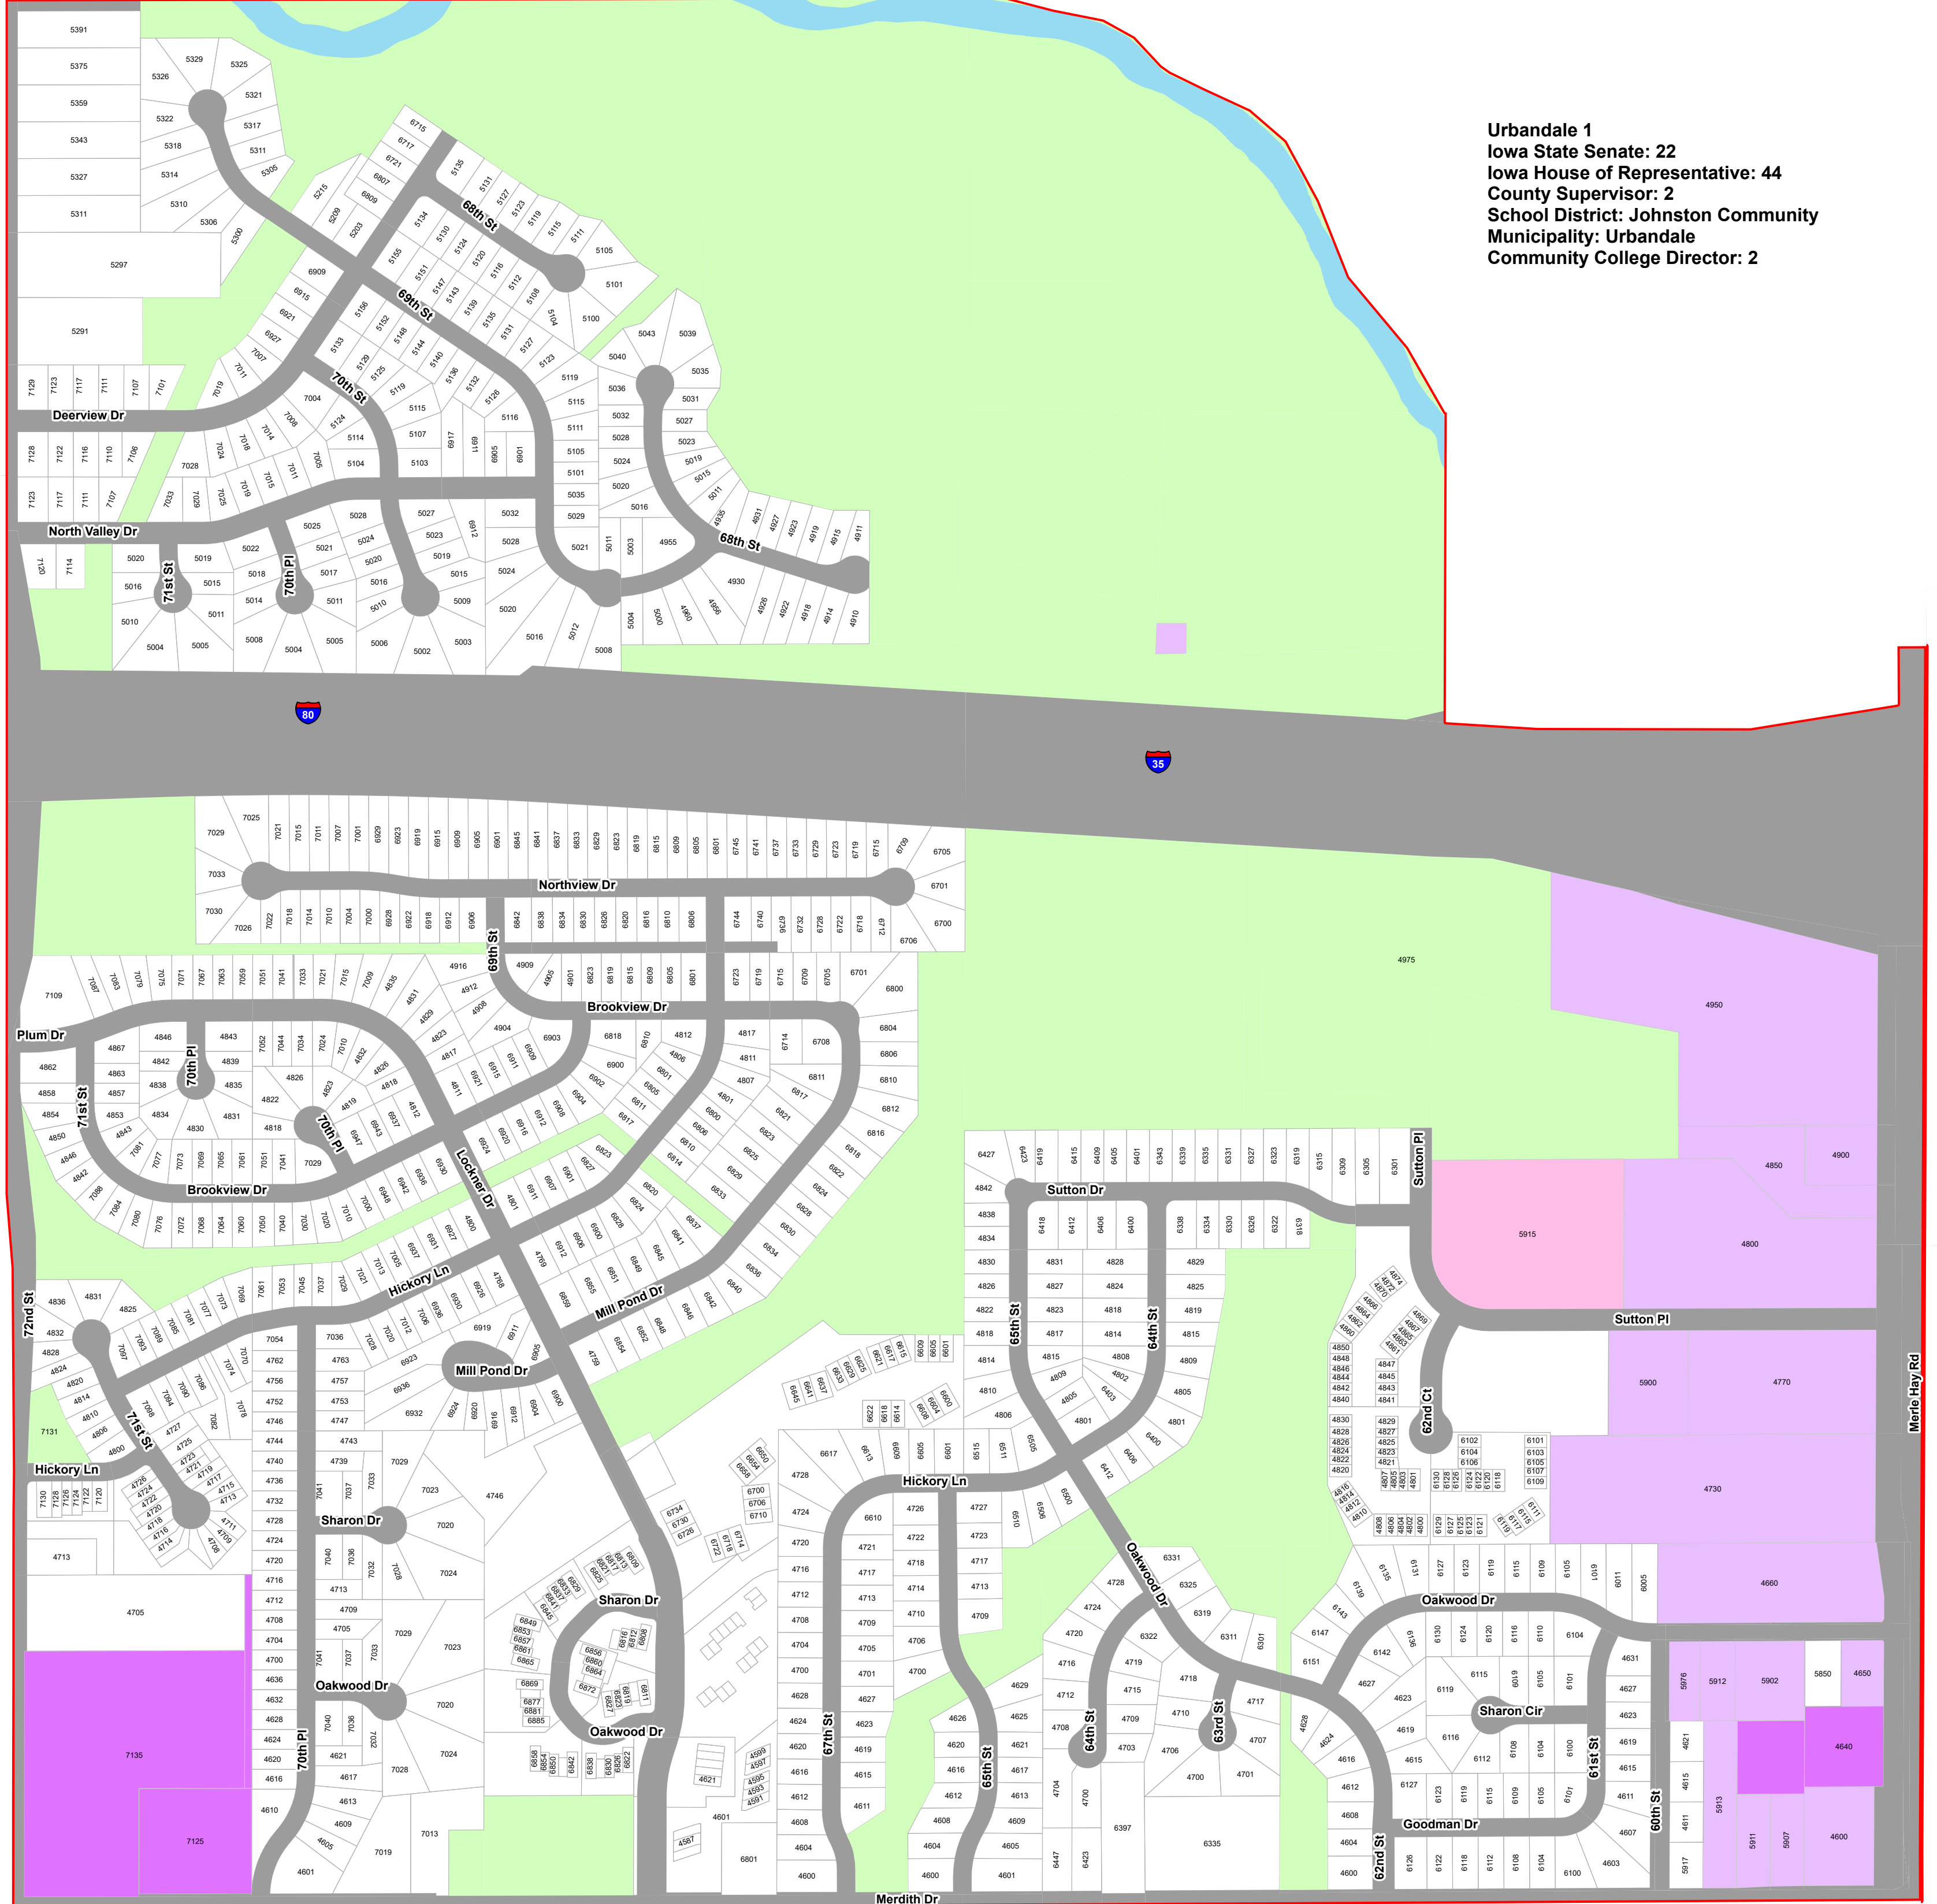

Urbandale Precinct 1

Urbandale 1
Iowa State Senate: 22
Iowa House of Representative: 44
County Supervisor: 2
School District: Johnston Community
Municipality: Urbandale
Community College Director: 2

Legend

- Roads
- Water
- Type**
- CONDO
- Commercial
- Exempt Commercial
- Exempt Residential
- Government
- Multi-Residential
- Residential

This precinct is valid from 2022 through 2031. This PDF will not be updated.
 This map has been created as described in precinct legal description ordinances.
 Precinct level maps have not been printed and therefore are not available for purchase.
 Individuals may reproduce this map at their own expense without restrictions.
 Digital source files are not available from the Election Office.