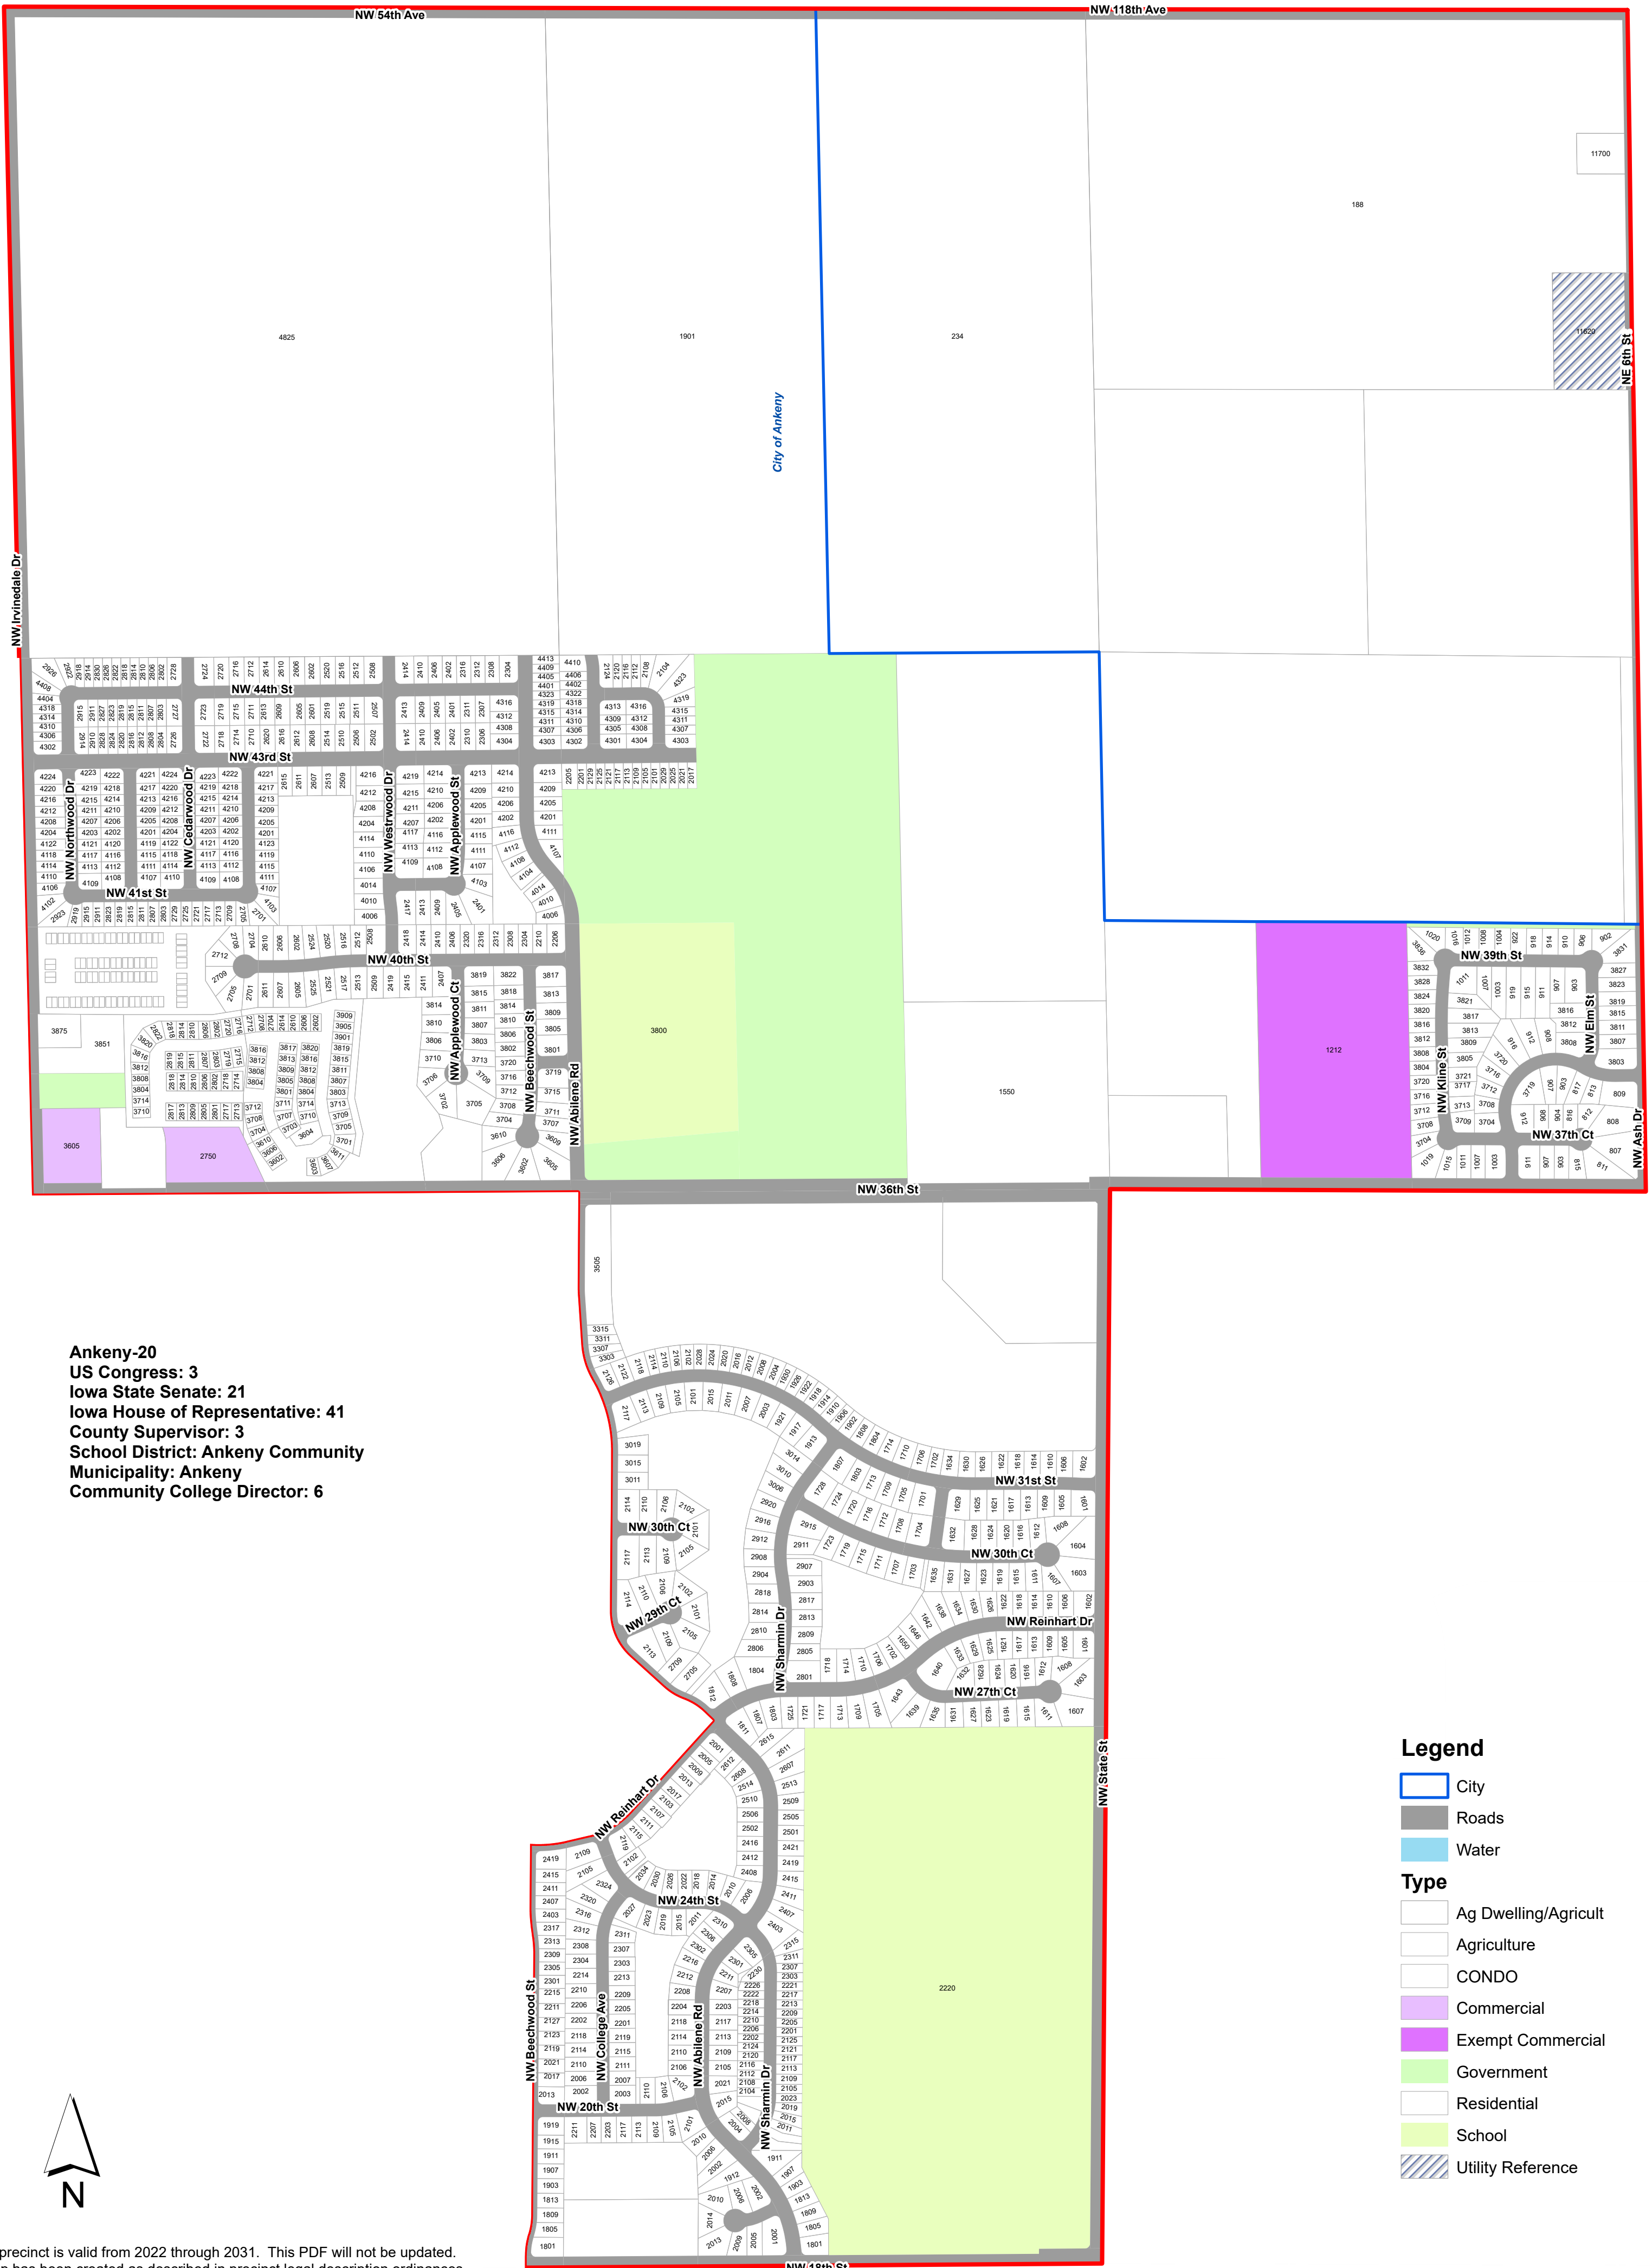

Ankeny Precinct 20

Ankeny-20
 US Congress: 3
 Iowa State Senate: 21
 Iowa House of Representative: 41
 County Supervisor: 3
 School District: Ankeny Community
 Municipality: Ankeny
 Community College Director: 6

This precinct is valid from 2022 through 2031. This PDF will not be updated.
 This map has been created as described in precinct legal description ordinances.
 Precinct level maps have not been printed and therefore are not available for purchase.
 Individuals may reproduce this map at their own expense without restrictions.
 Digital source files are not available from the Election Office.

Date of publication: February 2022

0 0.5 1 Miles