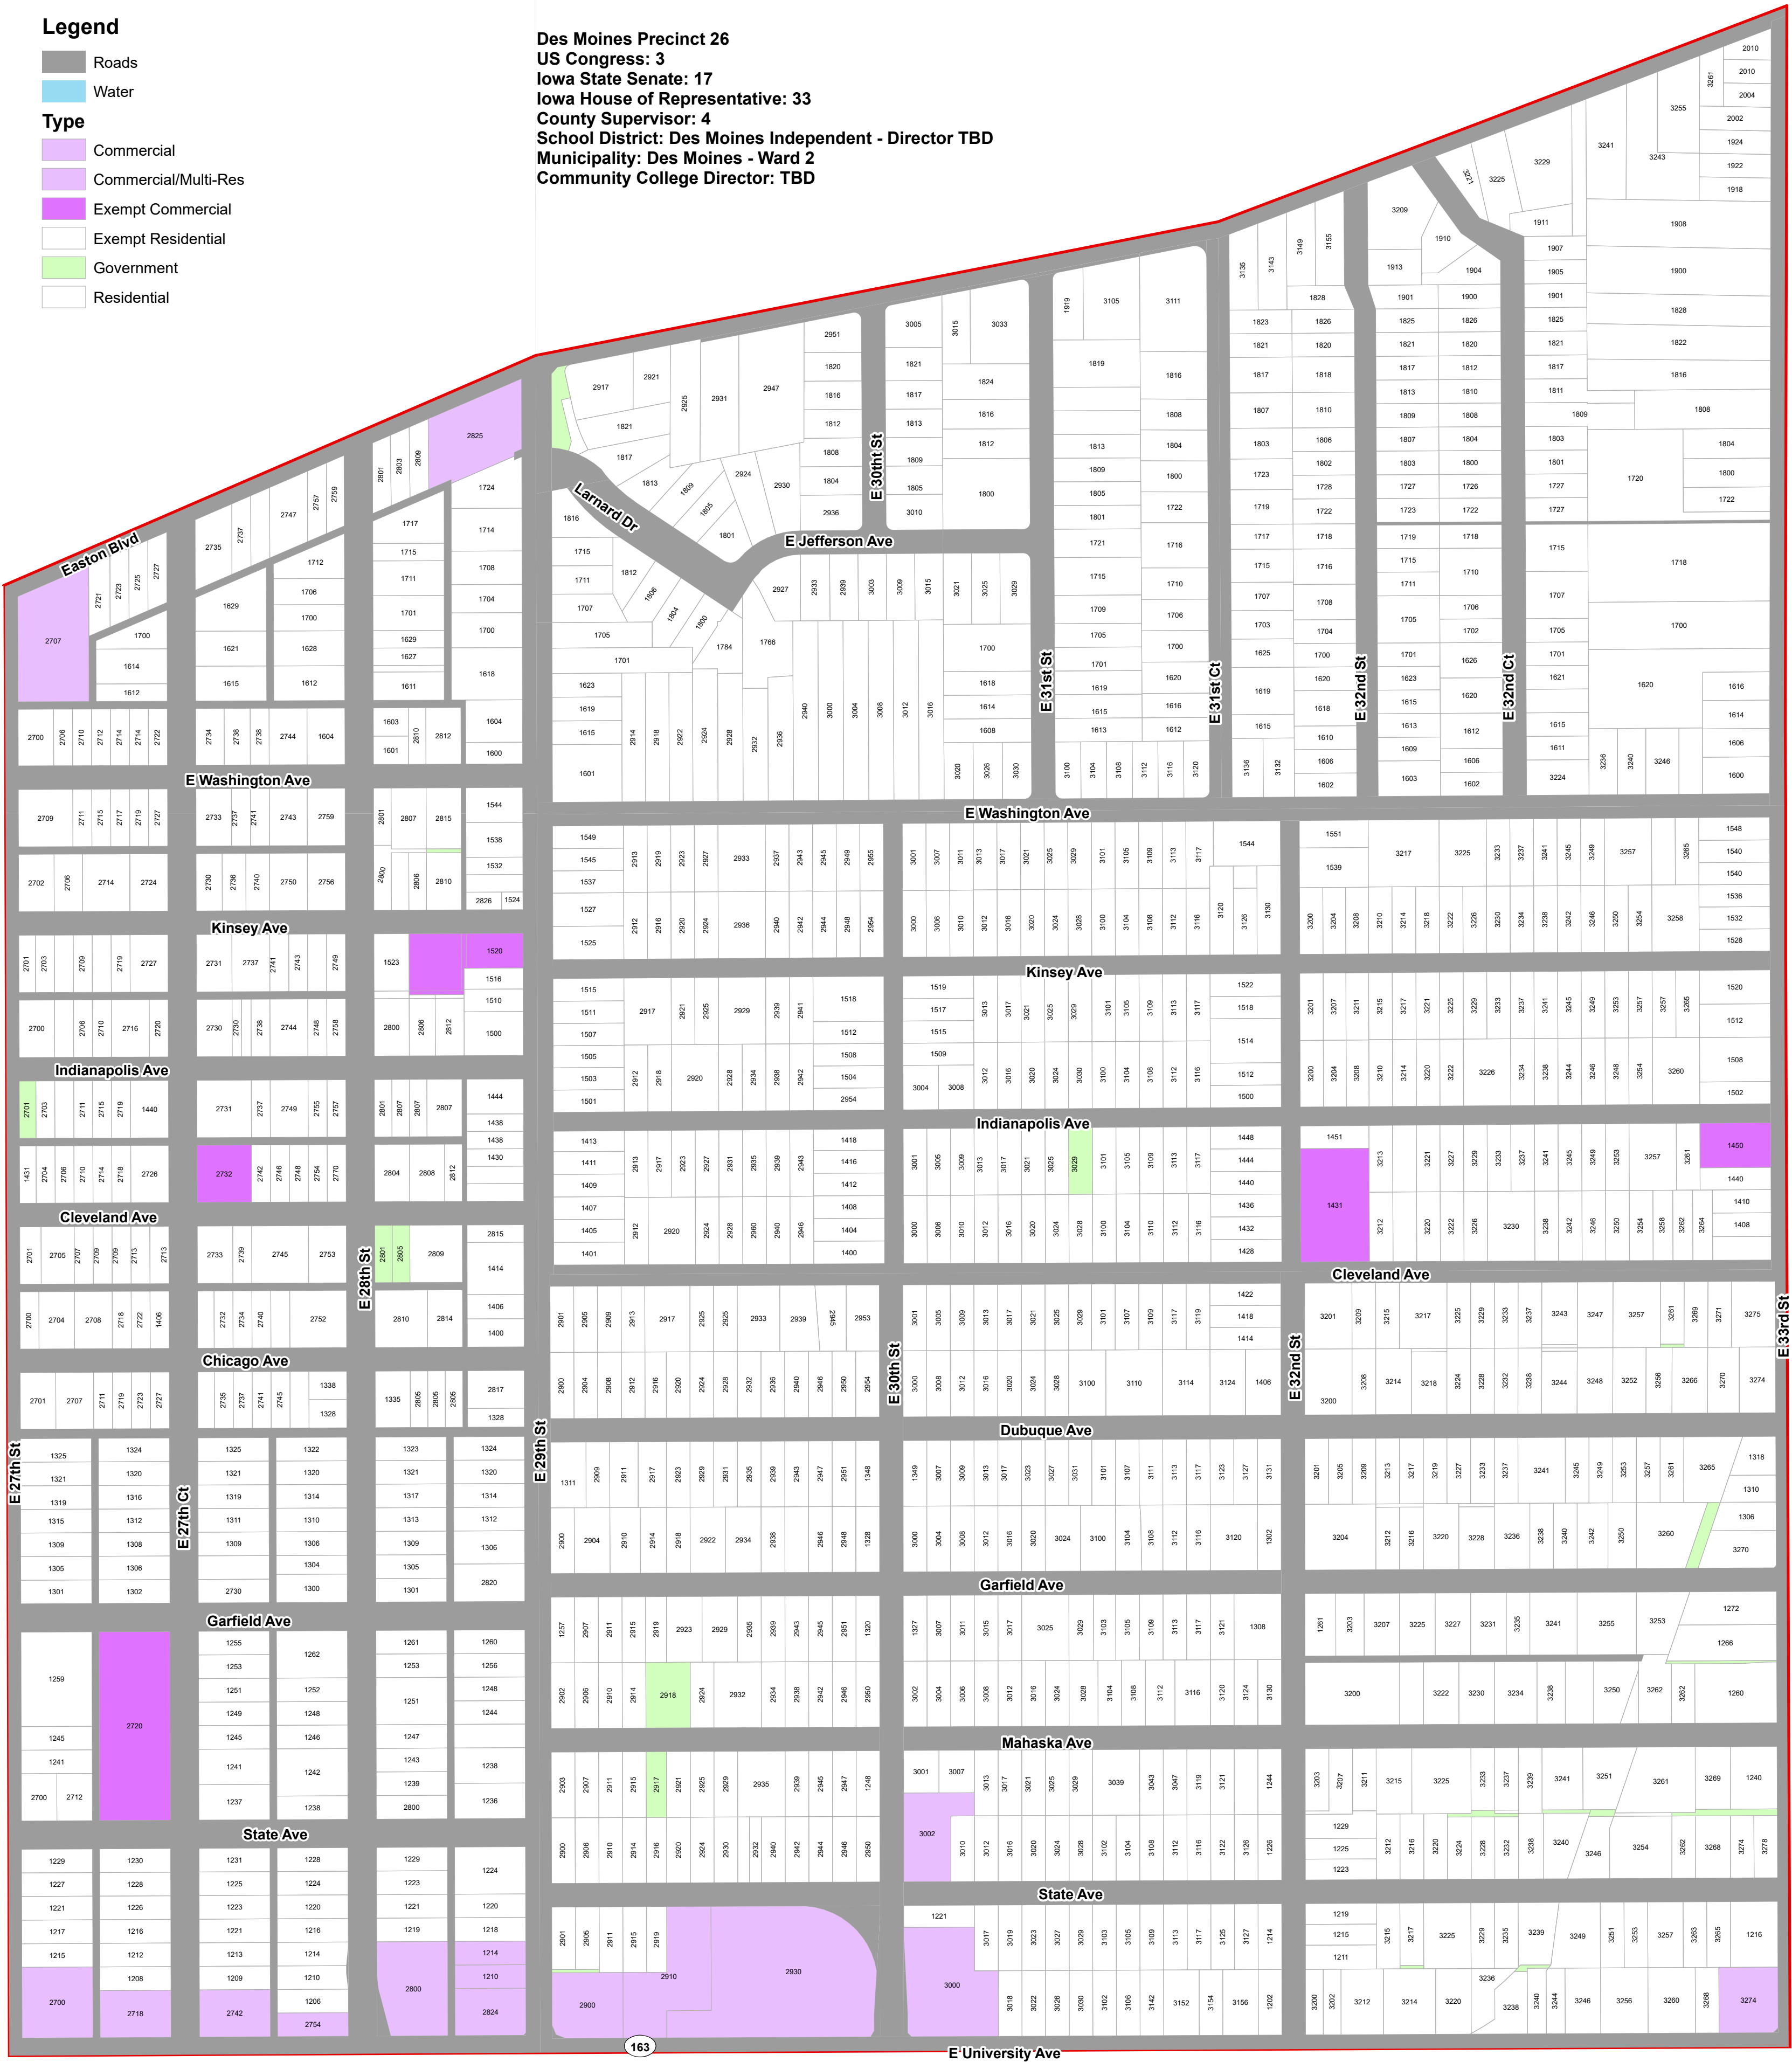

Des Moines Precinct 26

Legend

-  Roads
-  Water
- Type**
-  Commercial
-  Commercial/Multi-Res
-  Exempt Commercial
-  Exempt Residential
-  Government
-  Residential

Des Moines Precinct 26
 US Congress: 3
 Iowa State Senate: 17
 Iowa House of Representatives: 33
 County Supervisor: 4
 School District: Des Moines Independent - Director TBD
 Municipality: Des Moines - Ward 2
 Community College Director: TBD

163

This precinct is valid from 2022 through 2031. This PDF will not be updated.
 This map has been created as described in the legal description.
 Precinct level maps have not been printed and therefore are not available for purchase.
 Individuals may reproduce this map at their own expense without restrictions.
 Digital source files are not available from the Election Office.

Date of publication: February 2022

0

0.25

0.5

Miles