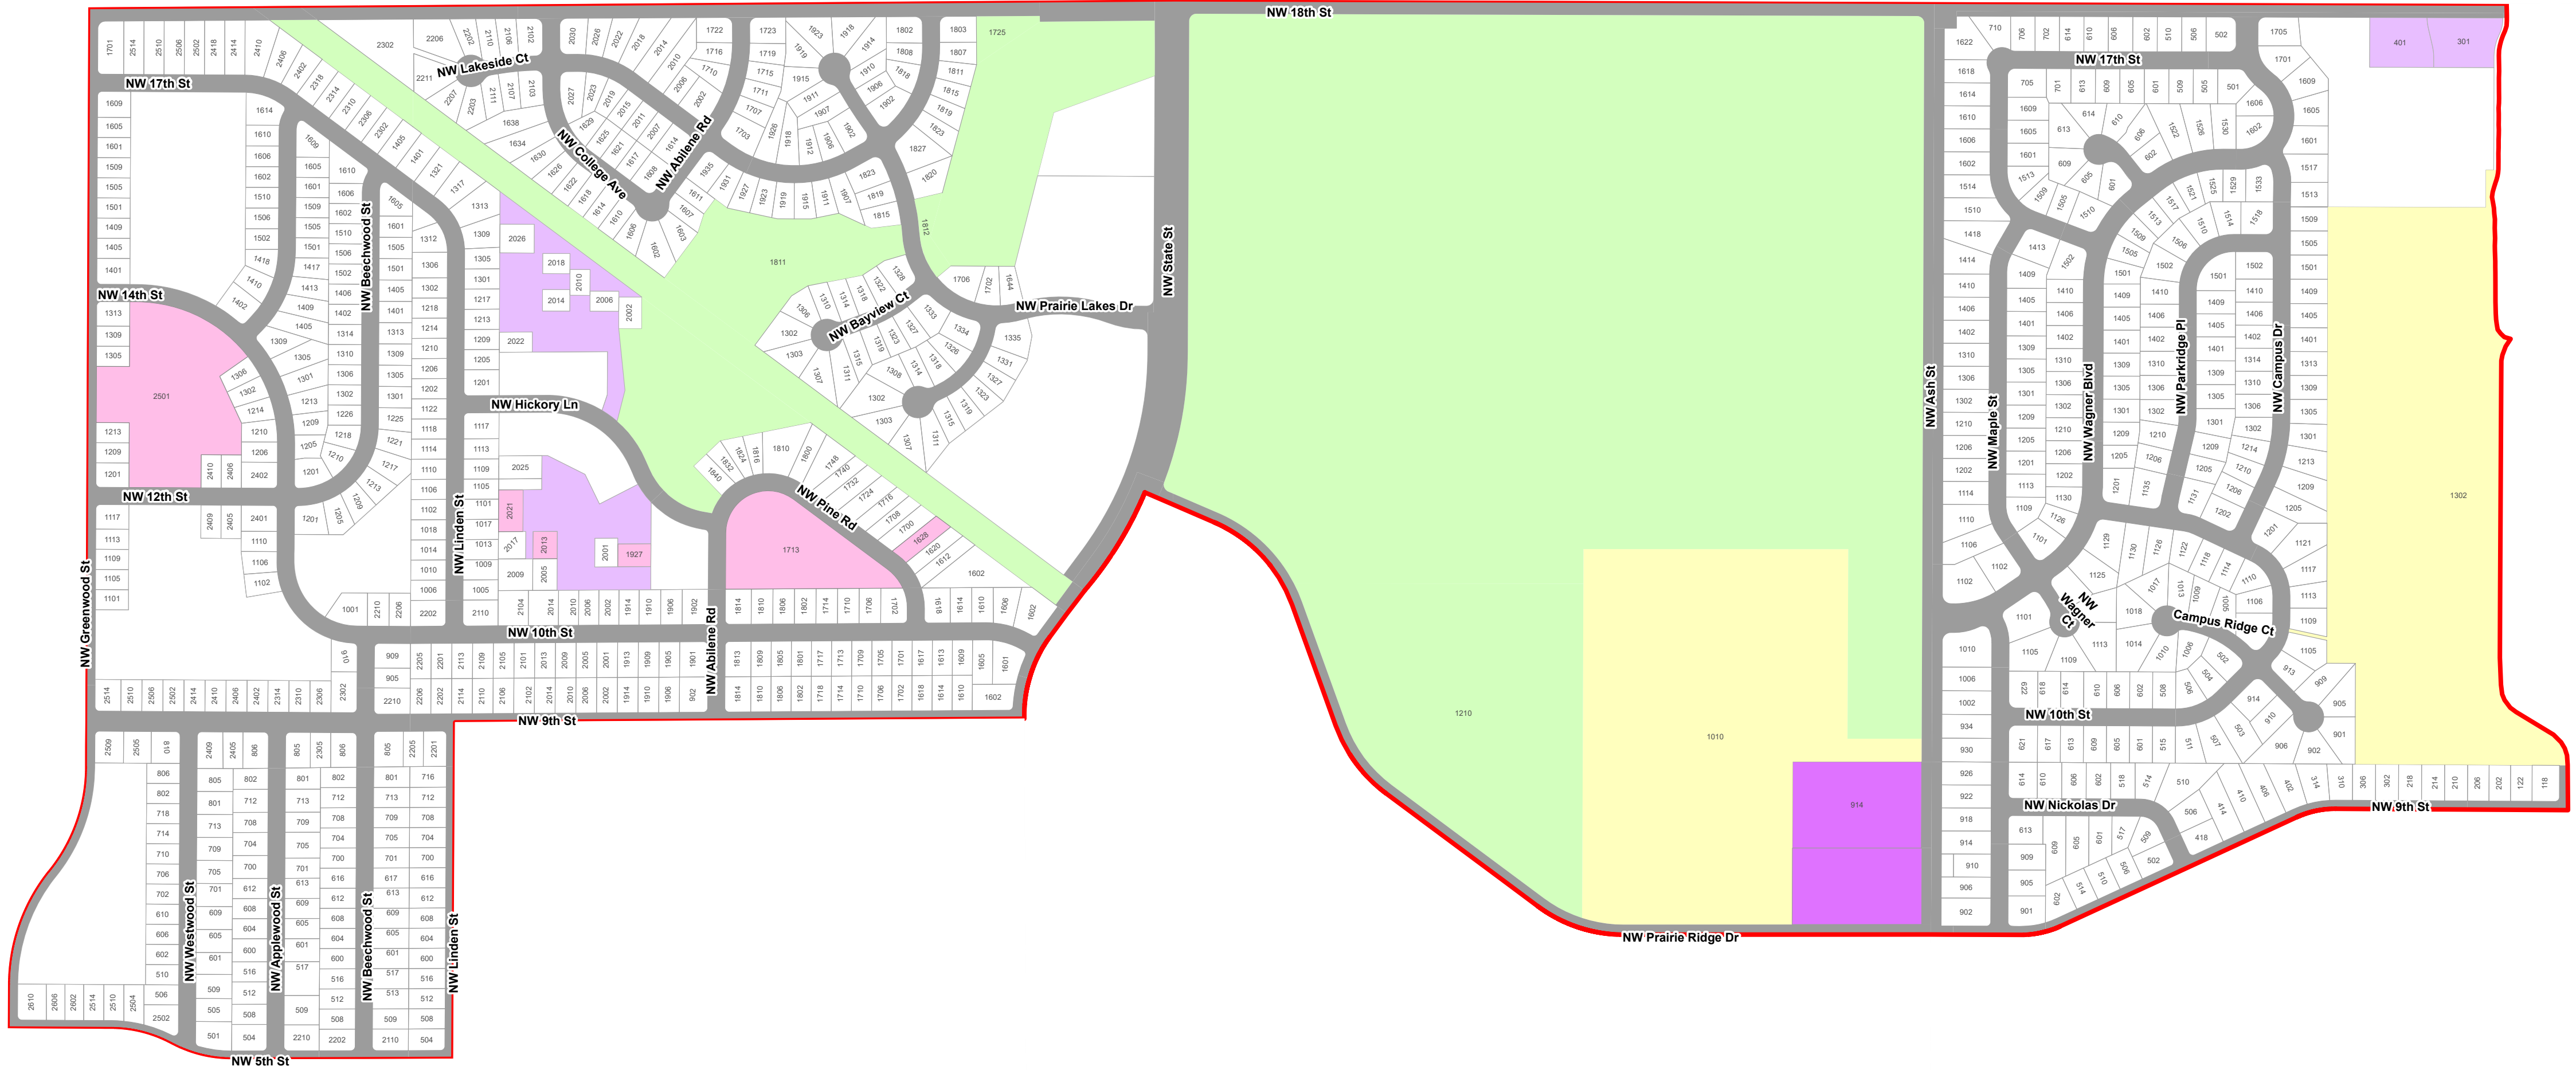

Ankeny Precinct 6

Ankeny-6
 US Congress: 3
 Iowa State Senate: 21
 Iowa House of Representative: 42
 County Supervisor: 3
 School District: Ankeny Community
 Municipality: Ankeny
 Community College Director: TBD

Legend

-  Roads
-  Water

Type

-  CONDO
-  Commercial
-  Exempt Commercial
-  Government
-  Multi-Residential
-  Residential
-  School

0

0.5

1

Miles

This precinct is valid from 2022 through 2031. This PDF will not be updated.
 This map has been created as described in precinct legal description ordinances.
 Precinct level maps have not been printed and therefore are not available for purchase.
 Individuals may reproduce this map at their own expense without restrictions.
 Digital source files are not available from the Election Office.